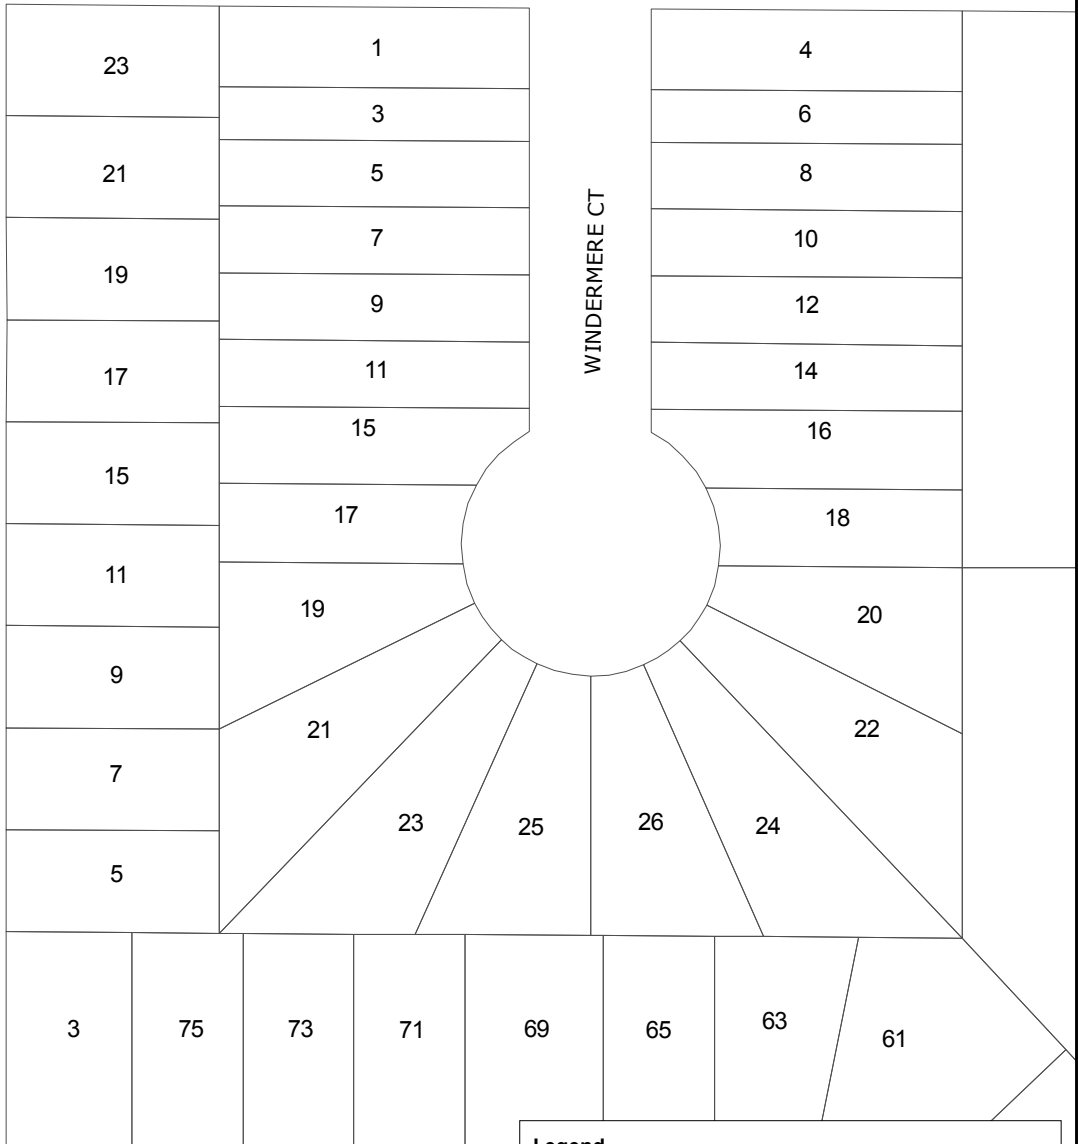

WOODLAWN RD E

WINDSOR ST

INVERNESS DR

WINDERMERE CT

BALMORAL DR

**Legend**

- Properties Inactive 3+ Years or Adjacent to Red Sectors
- Properties with Current or Previous Termite Activity
- Properties Never Active or Inactive 5+ Years

# Windermere Termite Management Area 2021