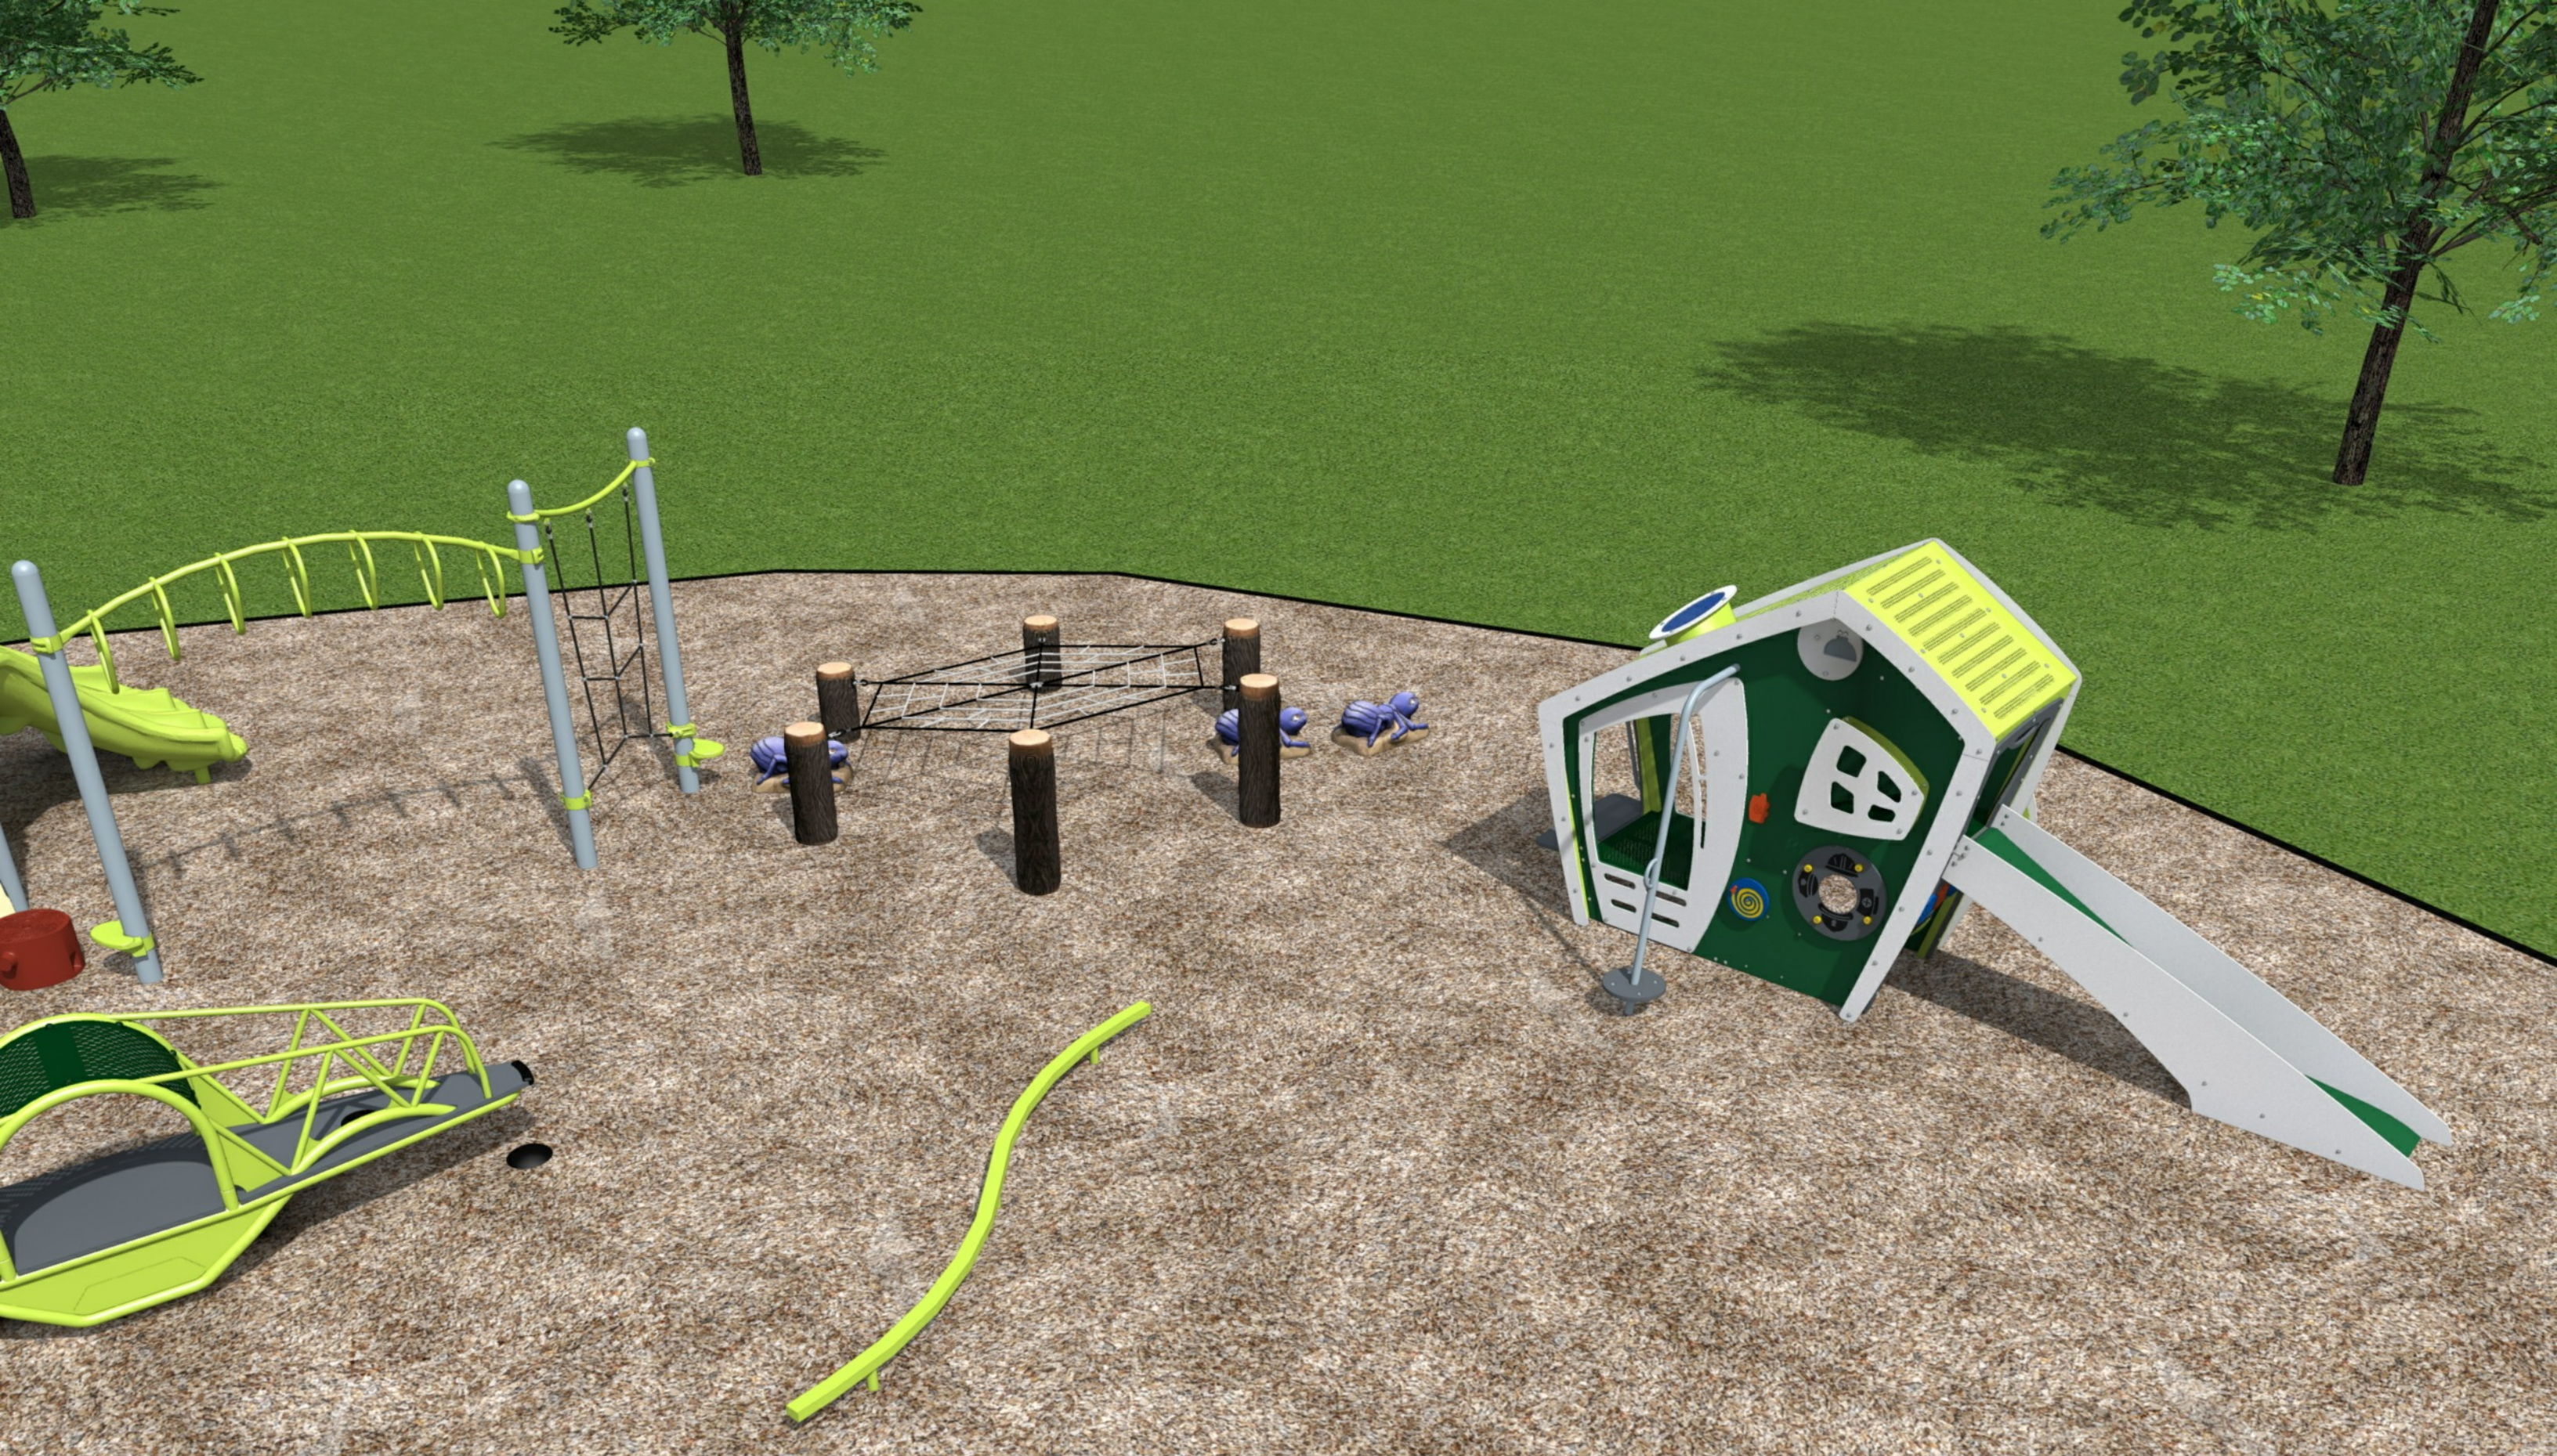

-  Chartreuse
-  Forest Green
-  Beige
-  Brown

2-COLOR PLASTIC

-  Beige-Gray
-  Forest Green-Sand

ECO-ARMOR

-  Hunter Green

ROPE, BOULDERS & SHADE

-  Black
-  Green

Westminster Woods Park

Equipment Manufacturer

The world needs play.

Westminster Woods Park

Guelph, Ontario

20-2444A.NEW

Sales Representative

Equipment Manufacturer

The world needs play.