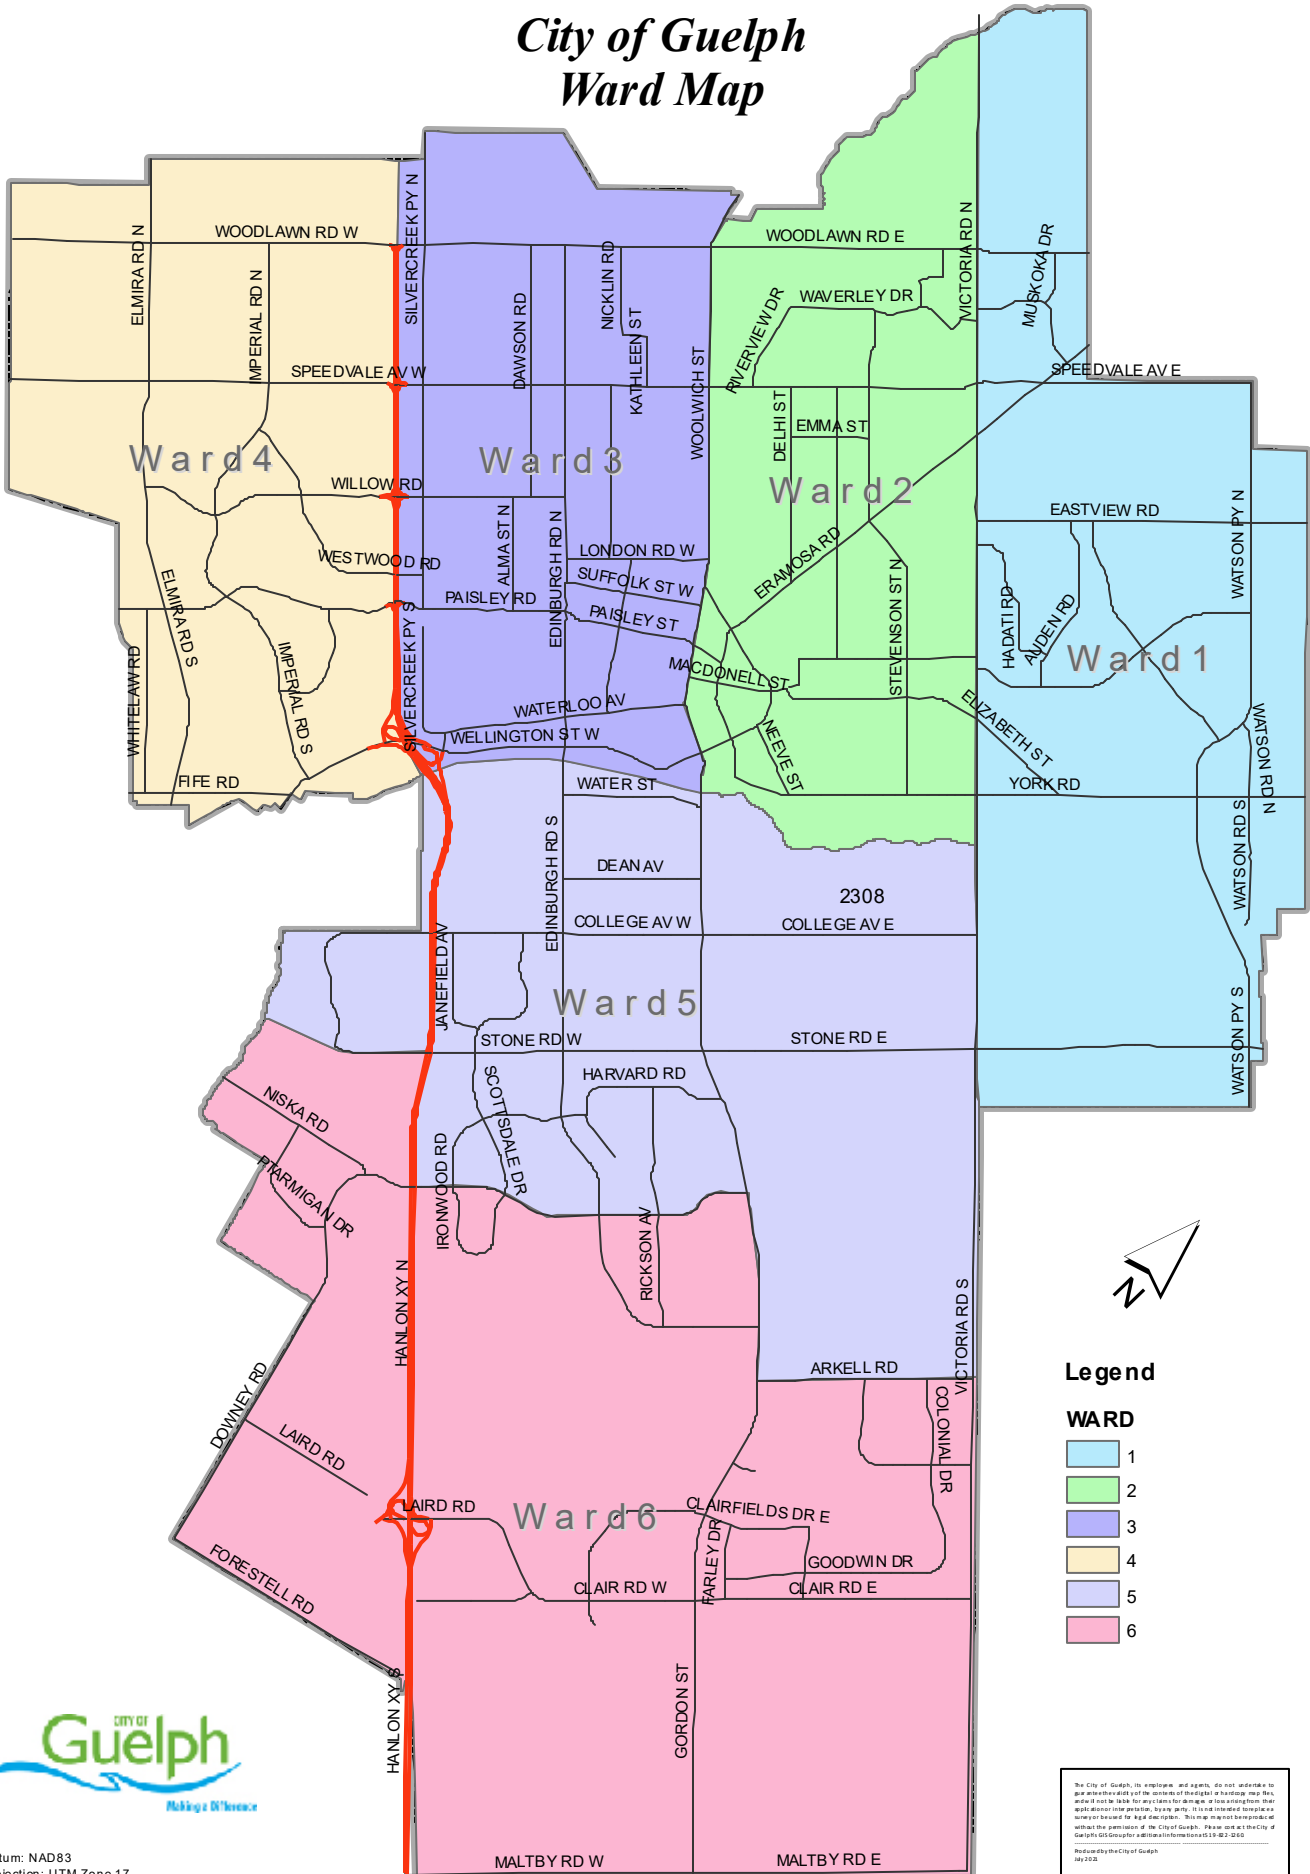

City of Guelph Ward Map

Legend

WARD

- 1
- 2
- 3
- 4
- 5
- 6

Datum: NAD83
Projection: UTM Zone 17
July 2021