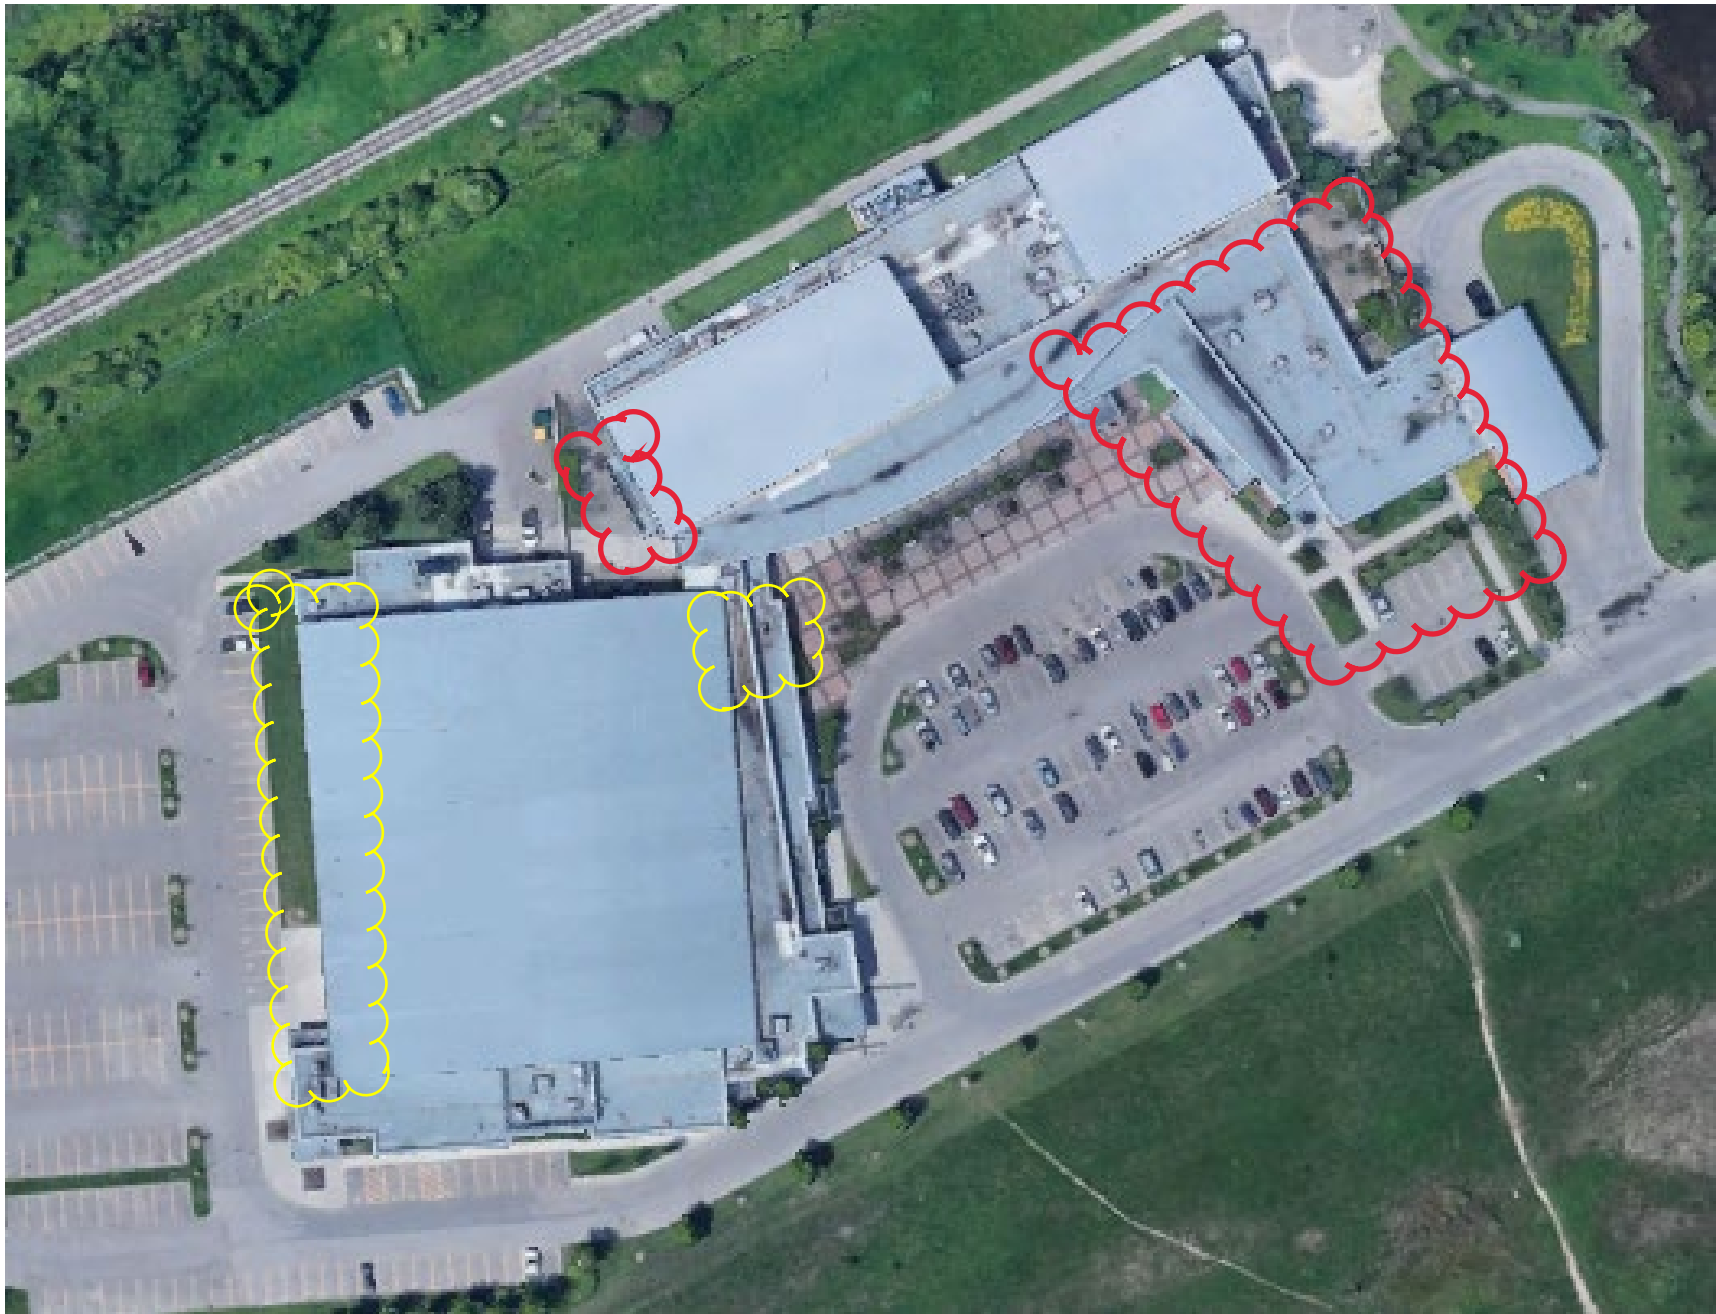

City of Guelph

**2024 Works Map (Roofing Works, Concession
Area and Rink Wall Repairs)**

**West End Community Centre (Library, Concession
Area, Rink 2)**

March 05, 2024

2024 Roof Works

Concession Area & Arena Wall Works