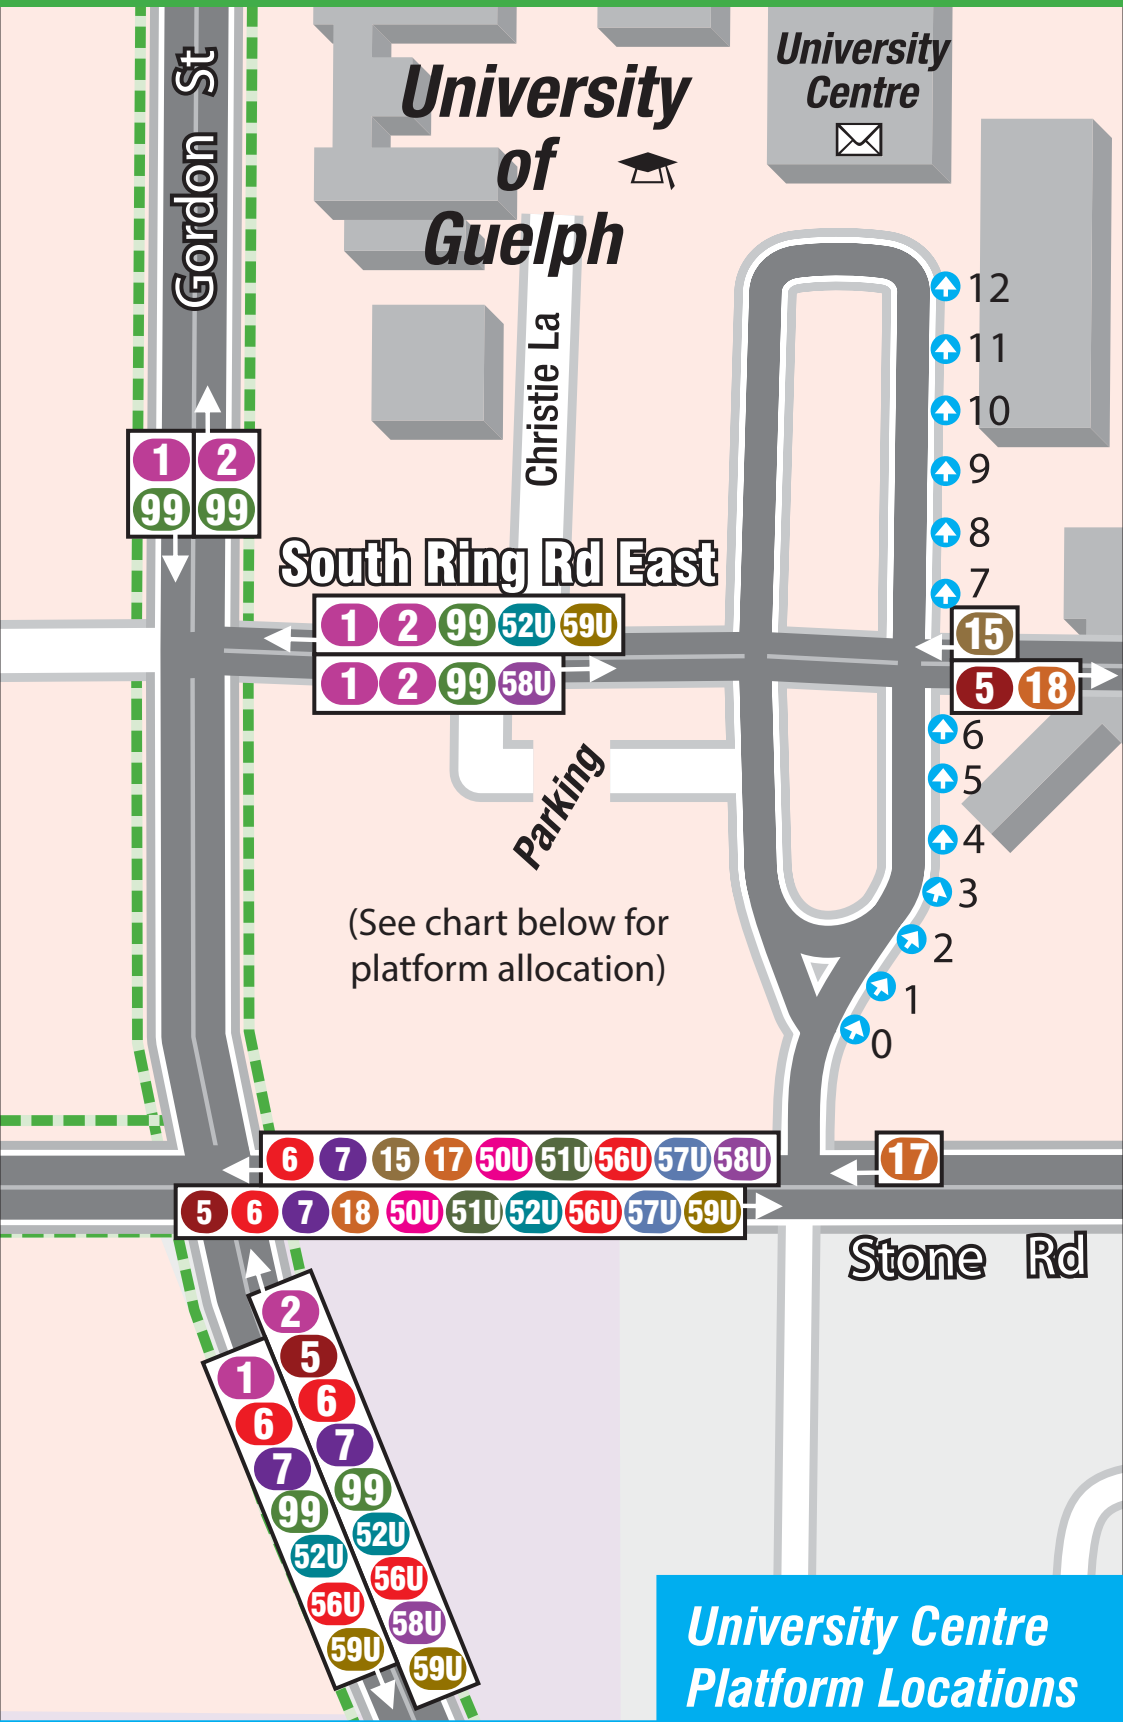

B - University Centre Platform Locations

(See chart below for platform allocation)

University Centre Platform Locations

Platform:	0	1	2	3	4	5	6	7	8	9	10	11	12
Base Routes:	56U	7	5	6	1	99S	18	17	50U	57U	15	2	99N
Effective date:					51U				58U		52U	59U	