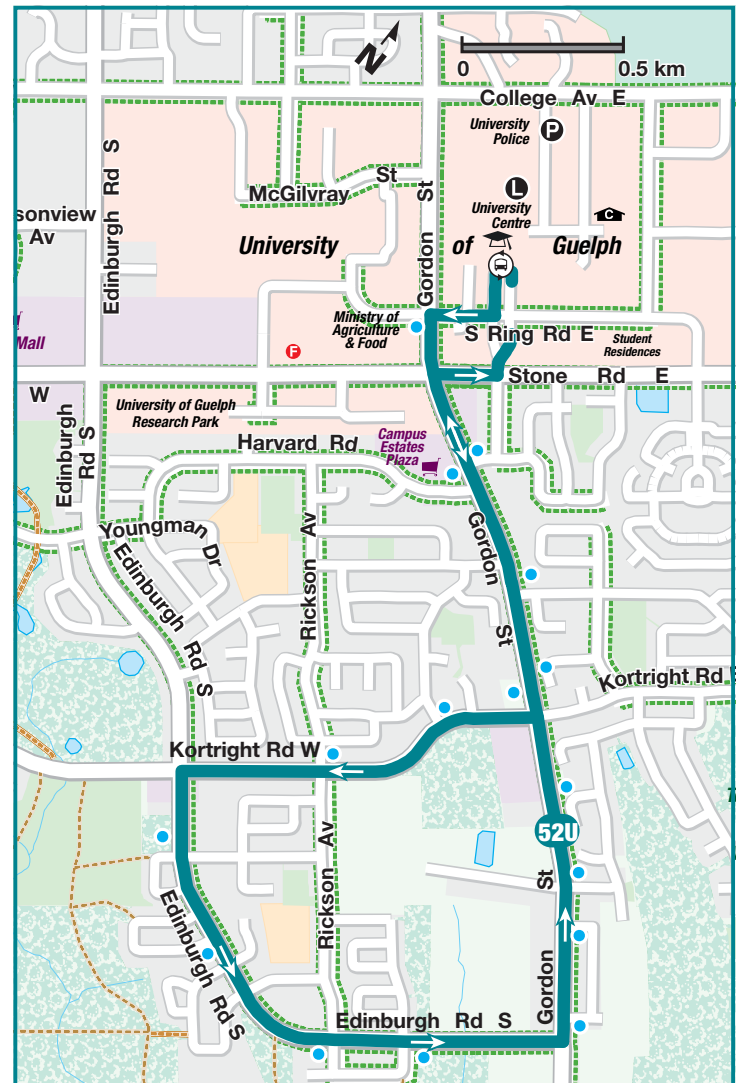

# Route 52 U

Kortright

Monday–Friday

Stop	University Centre North Loop Platform 11	Gordon at Edinburgh northbound	University Centre South Loop Platform 4
	<b>5847</b>	<b>168</b>	<b>5845</b>
	7:20 a.m.	7:32 a.m.	7:38 a.m.
	7:50 a.m.	8:02 a.m.	8:08 a.m.
	8:20 a.m.	8:32 a.m.	8:38 a.m.
	8:50 a.m.	9:02 a.m.	9:08 a.m.
	9:20 a.m.	9:32 a.m.	9:38 a.m.
	9:50 a.m.	10:02 a.m.	10:08 a.m.
	10:20 a.m.	10:32 a.m.	10:38 a.m.
	—	—	—
	1:20 p.m.	1:32 p.m.	1:38 p.m.
	1:50 p.m.	2:02 p.m.	2:08 p.m.
	2:20 p.m.	2:33 p.m.	2:38 p.m.
	2:50 p.m.	3:03 p.m.	3:08 p.m.
	3:20 p.m.	3:33 p.m.	3:38 p.m.
	3:50 p.m.	4:03 p.m.	4:08 p.m.
	4:20 p.m.	4:33 p.m.	4:38 p.m.
	4:50 p.m.	5:03 p.m.	5:08 p.m.
	5:20 p.m.	5:33 p.m.	5:38 p.m.
	5:50 p.m.	6:03 p.m.	6:08 p.m.
	5:50 p.m.	6:03 p.m.	6:08 p.m.

— No stops

## From University Centre Platform 11

- Right on South Ring Road
- Left on Gordon Street
- Right on Kortright Road
- Left on Edinburgh Road South
- Left on Gordon Street
- Right on Stone Road East
- Left on University Loop
- End at University Centre Platform 4

- Bus stop location with hard surface
- Bus stop location without hard surface