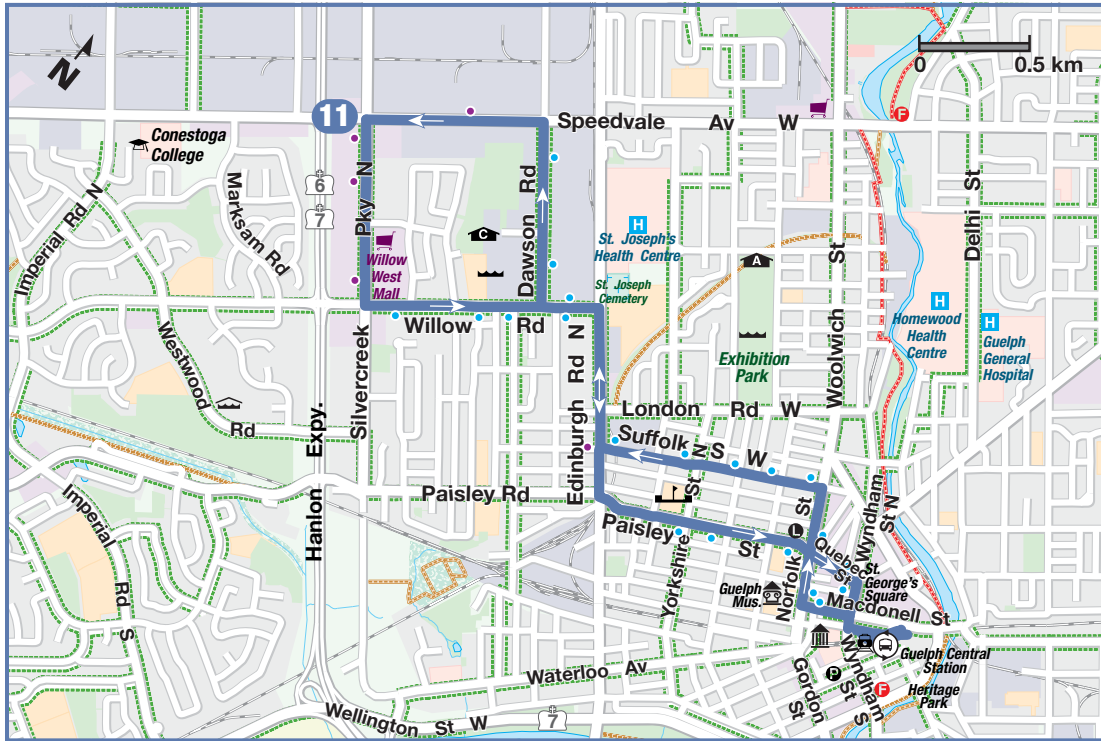

ROUTE 11

Willow West

- Bus stop location with hard surface
- Bus stop location without hard surface

From Guelph Central Station Platform 4

Right on Wyndham Street North
Left on Macdonell Street
Right on Norfolk Street
Left on Suffolk Street West
Right on Edinburgh Road North
Left on Willow Road
Right on Dawson Road
Left on Speedvale Avenue West

Left on Silvercreek Parkway North
Left on Willow Road
Right on Edinburgh Road North
Left on Paisley Street
Continue on Quebec Street
Right on Wyndham Street North
Left on Carden Street
End at Guelph Central Station Platform 20