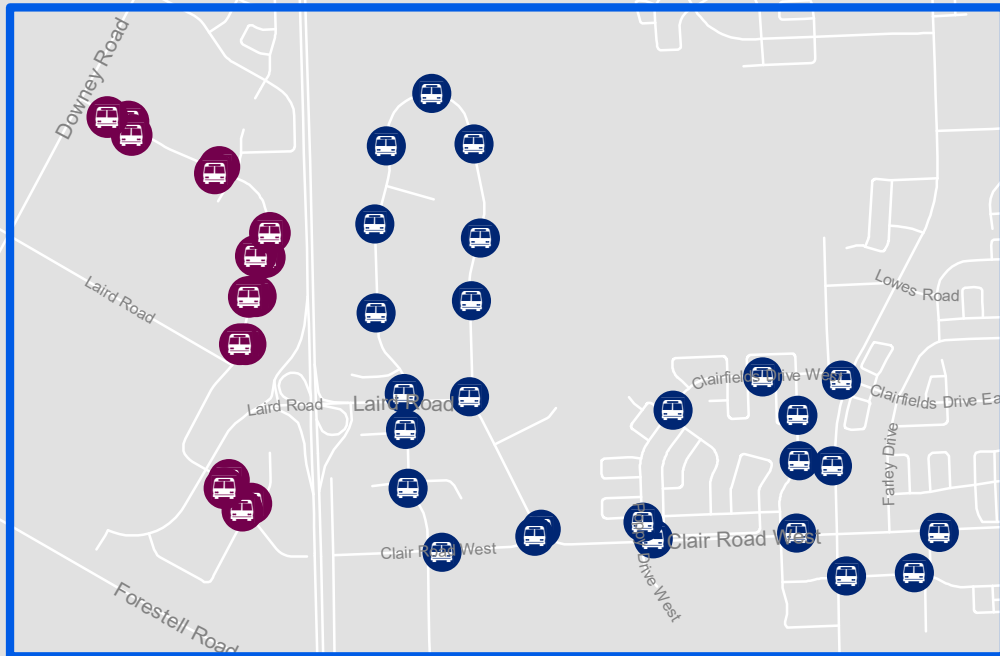

# Guelph Transit On-Demand Stop Locations

## Community On-Demand

## Hanlon On-Demand

-  Existing Stop
-  Virtual Stop