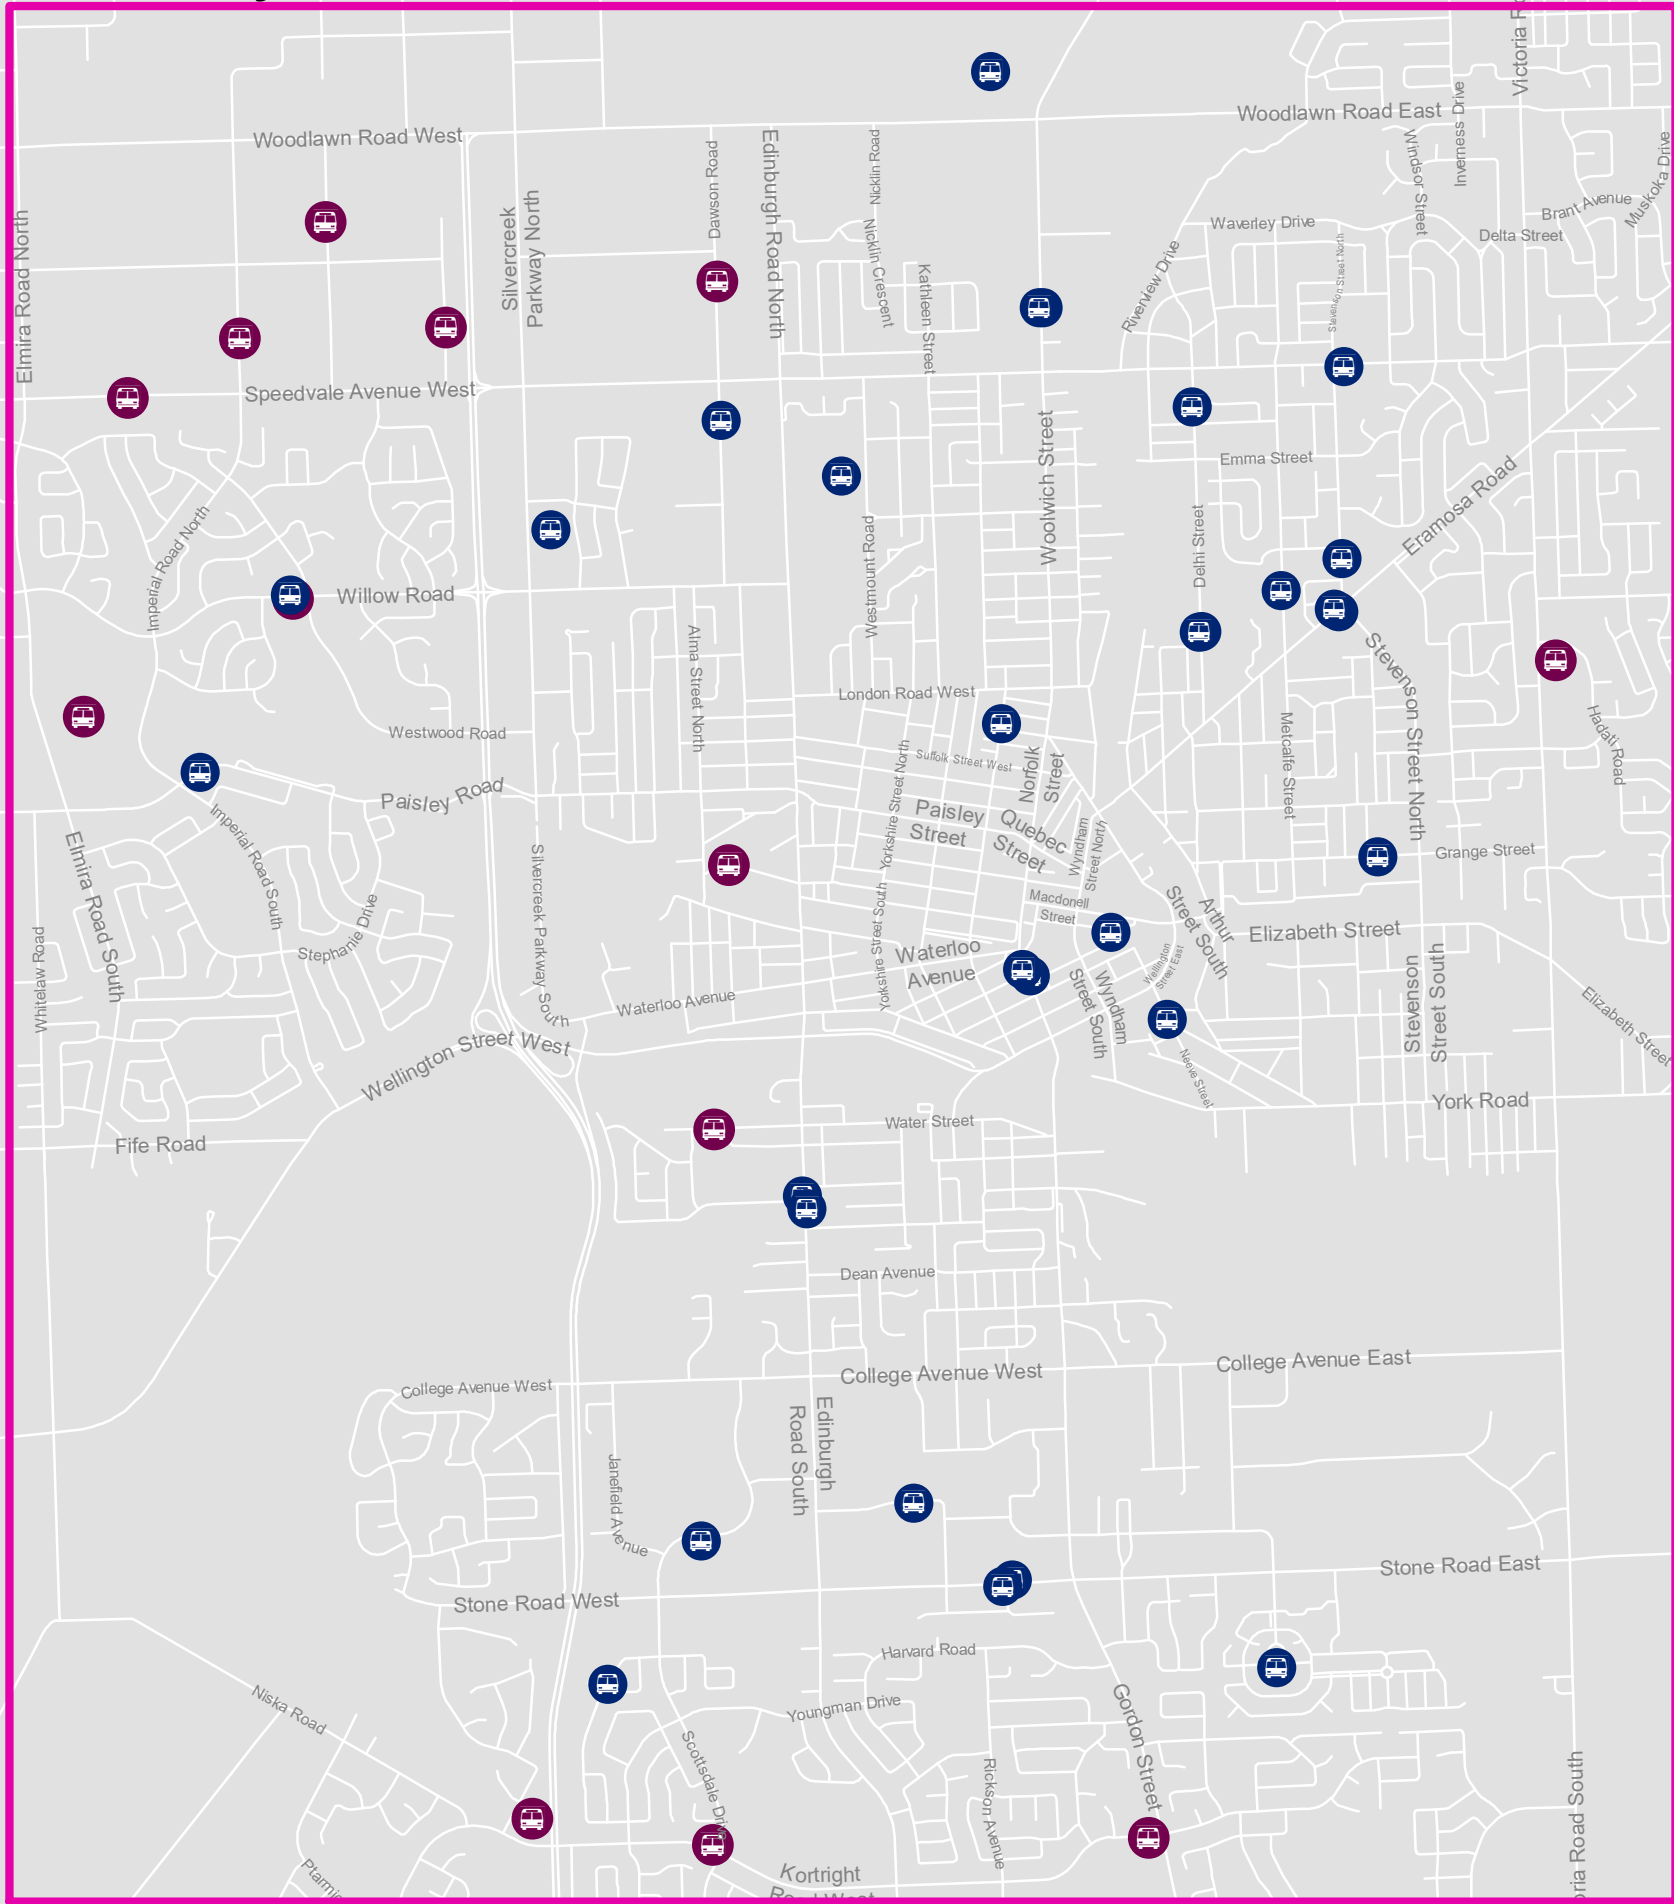

# Guelph Transit On-Demand Stop Locations

## Community On-Demand

## Hanlon On-Demand

-  Existing Stop
-  Virtual Stop