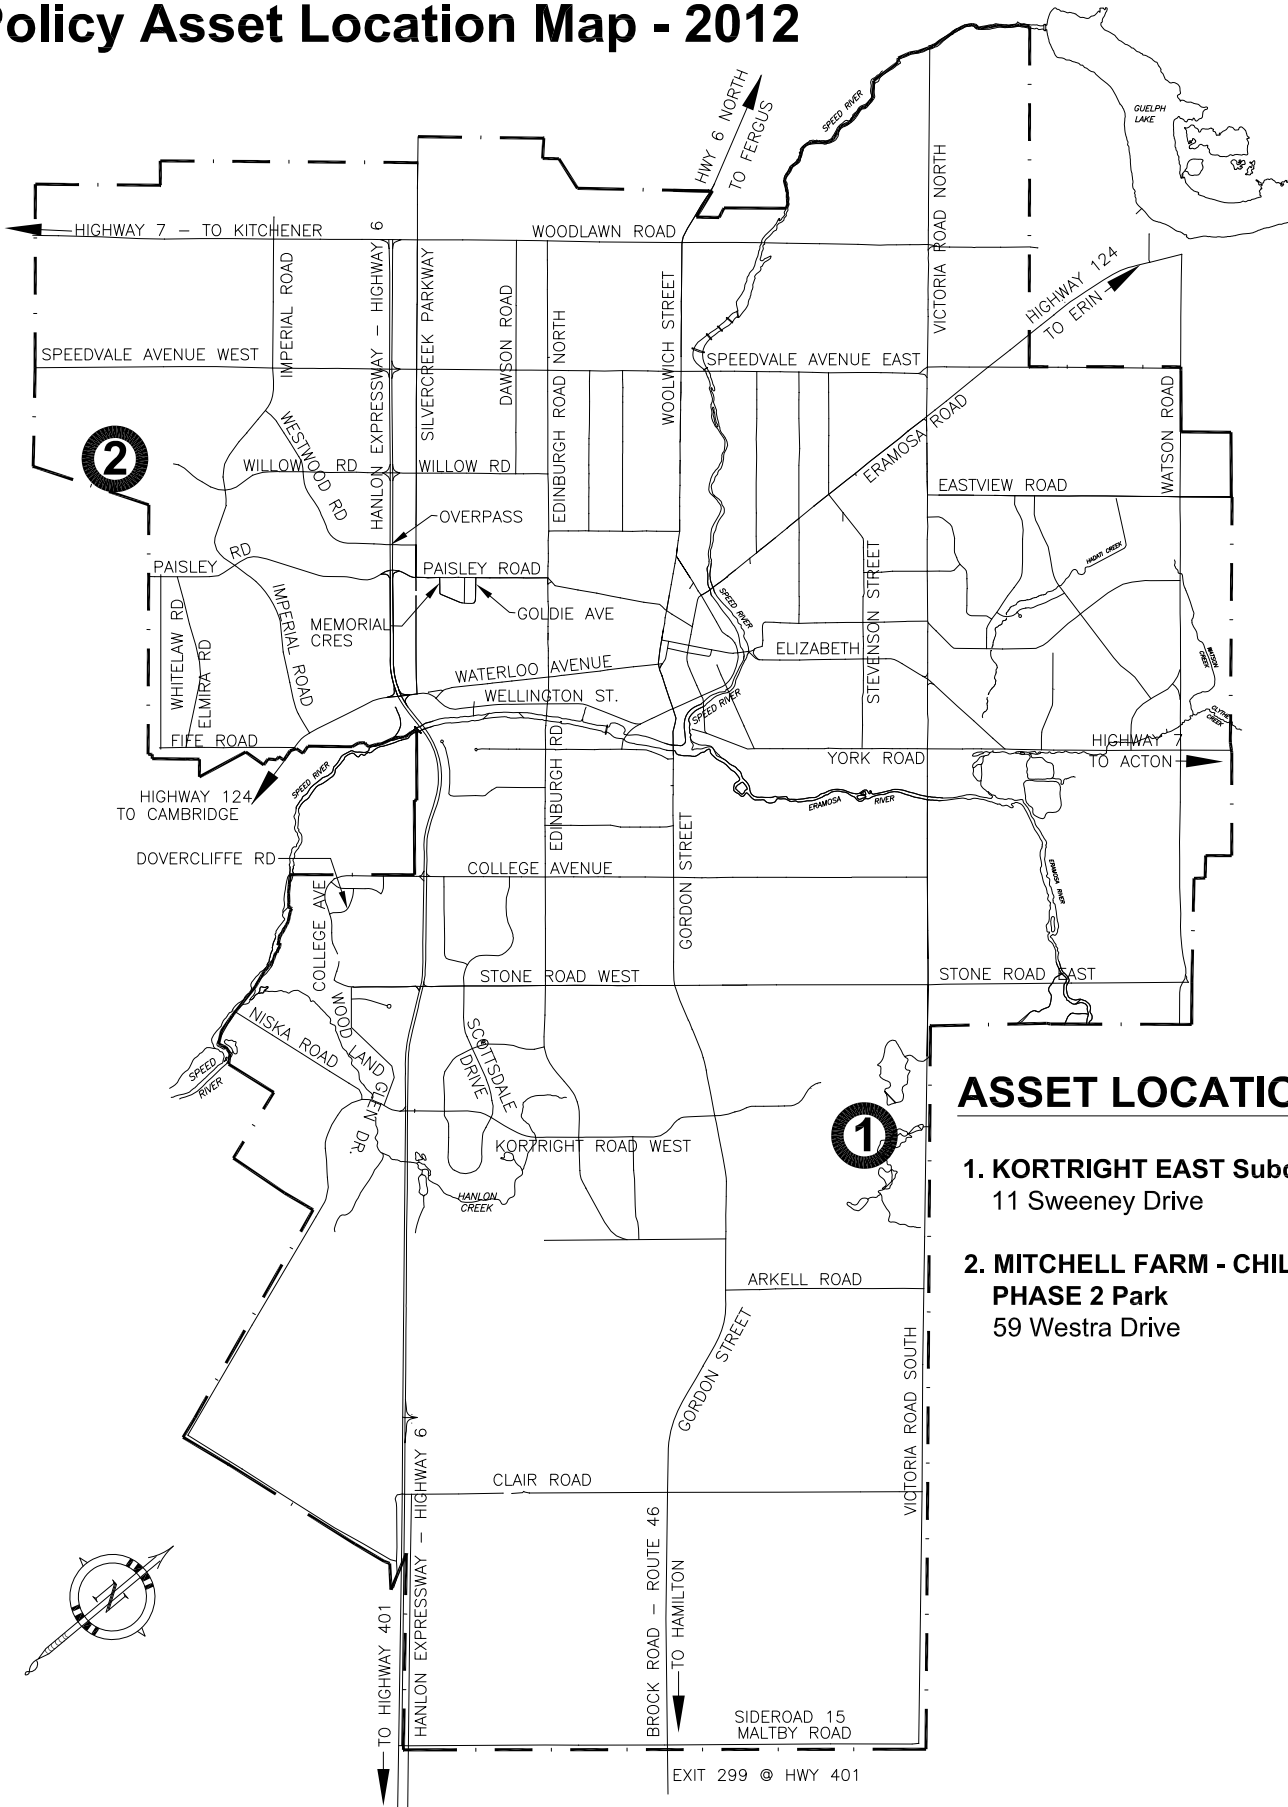

# Municipal Property and Building Commemorative Naming Policy Asset Location Map - 2012

## ASSET LOCATIONS

1. KORTRIGHT EAST Subdivision Park  
11 Sweeney Drive
2. MITCHELL FARM - CHILLICO GLEN  
PHASE 2 Park  
59 Westra Drive