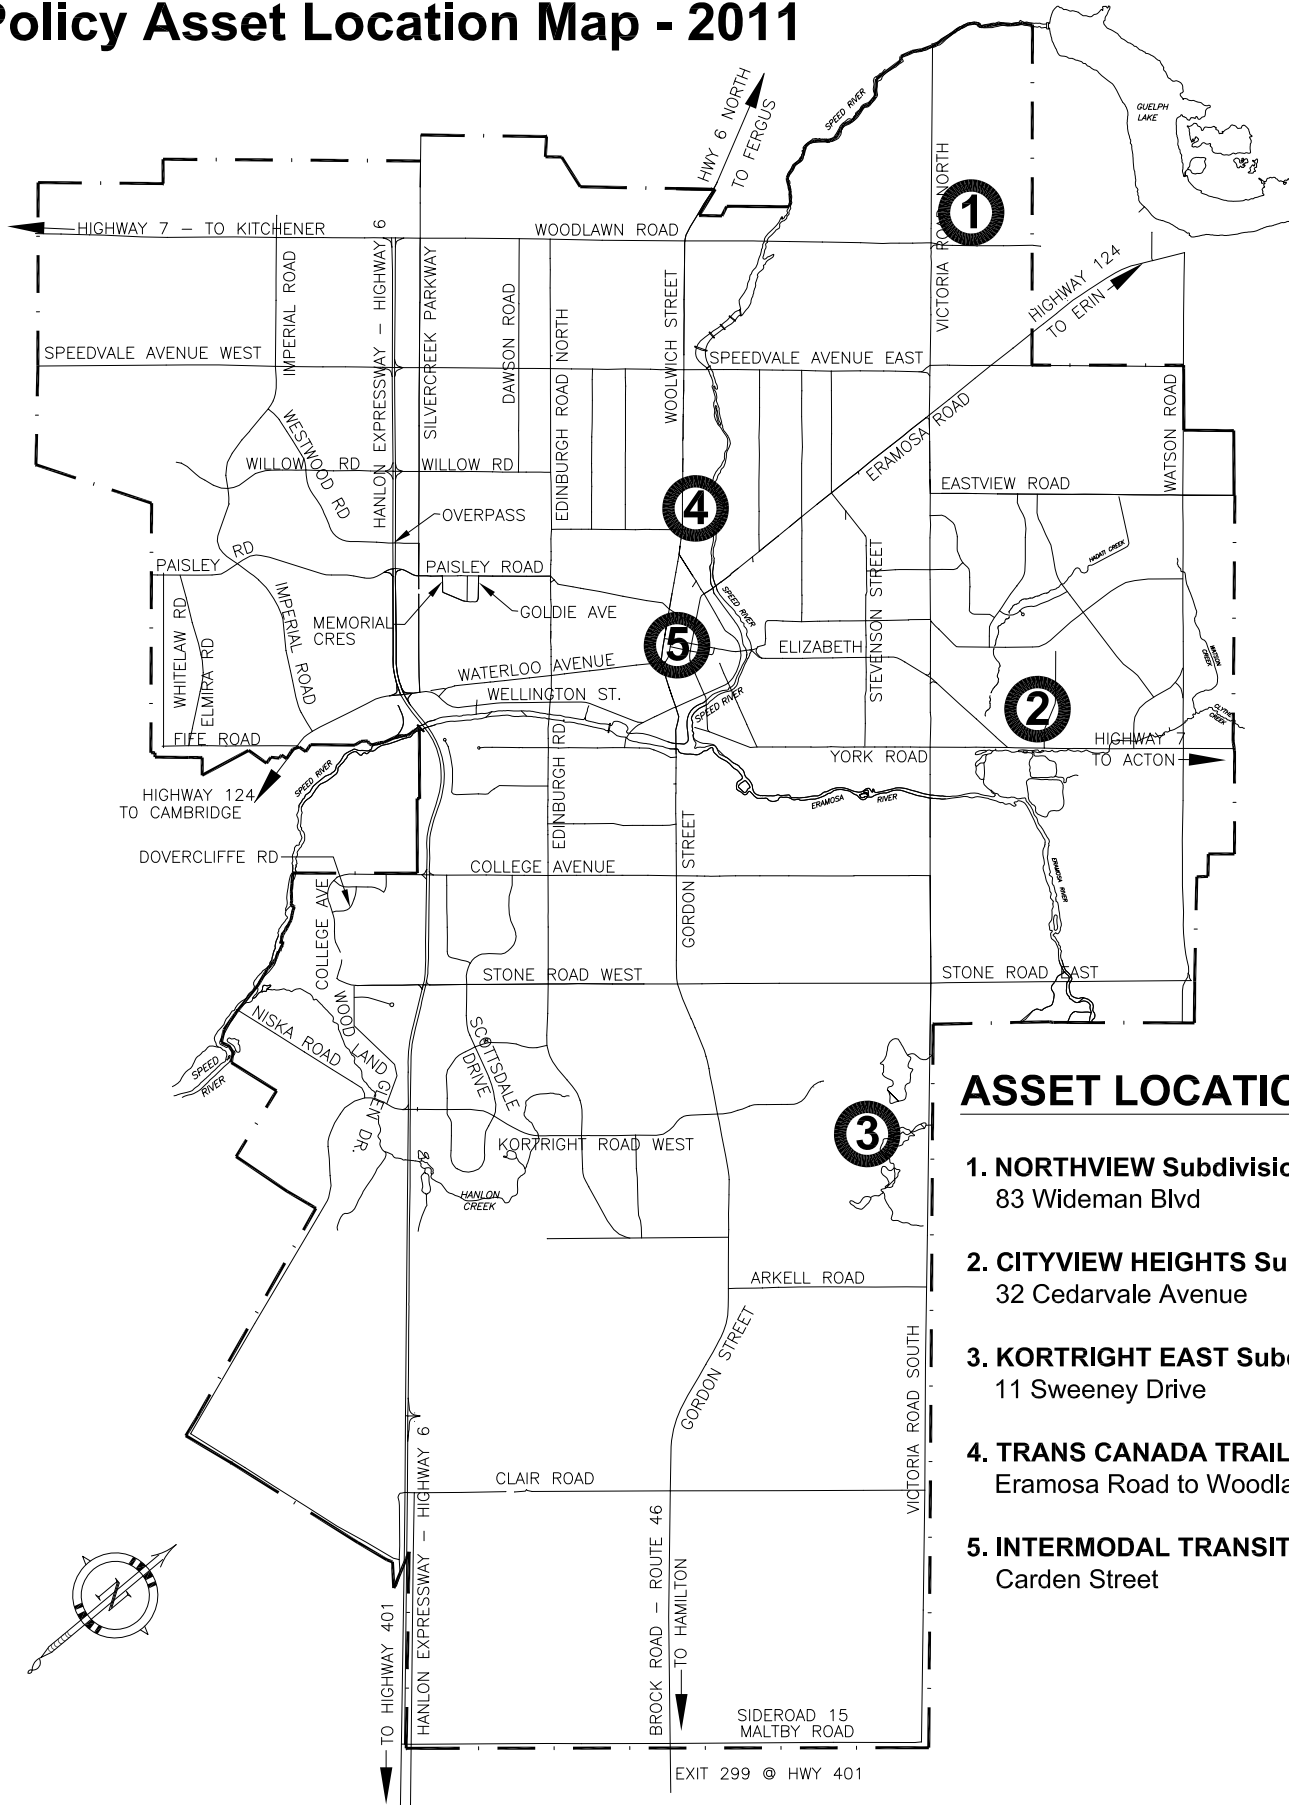

# Municipal Property and Building Commemorative Naming Policy Asset Location Map - 2011

## ASSET LOCATIONS

1. **NORTHVIEW Subdivision Park**  
83 Wideman Blvd
2. **CITYVIEW HEIGHTS Subdivision Park**  
32 Cedarvale Avenue
3. **KORTRIGHT EAST Subdivision Park**  
11 Sweeney Drive
4. **TRANS CANADA TRAIL**  
Eramosa Road to Woodlawn Road
5. **INTERMODAL TRANSIT TERMINAL**  
Carden Street