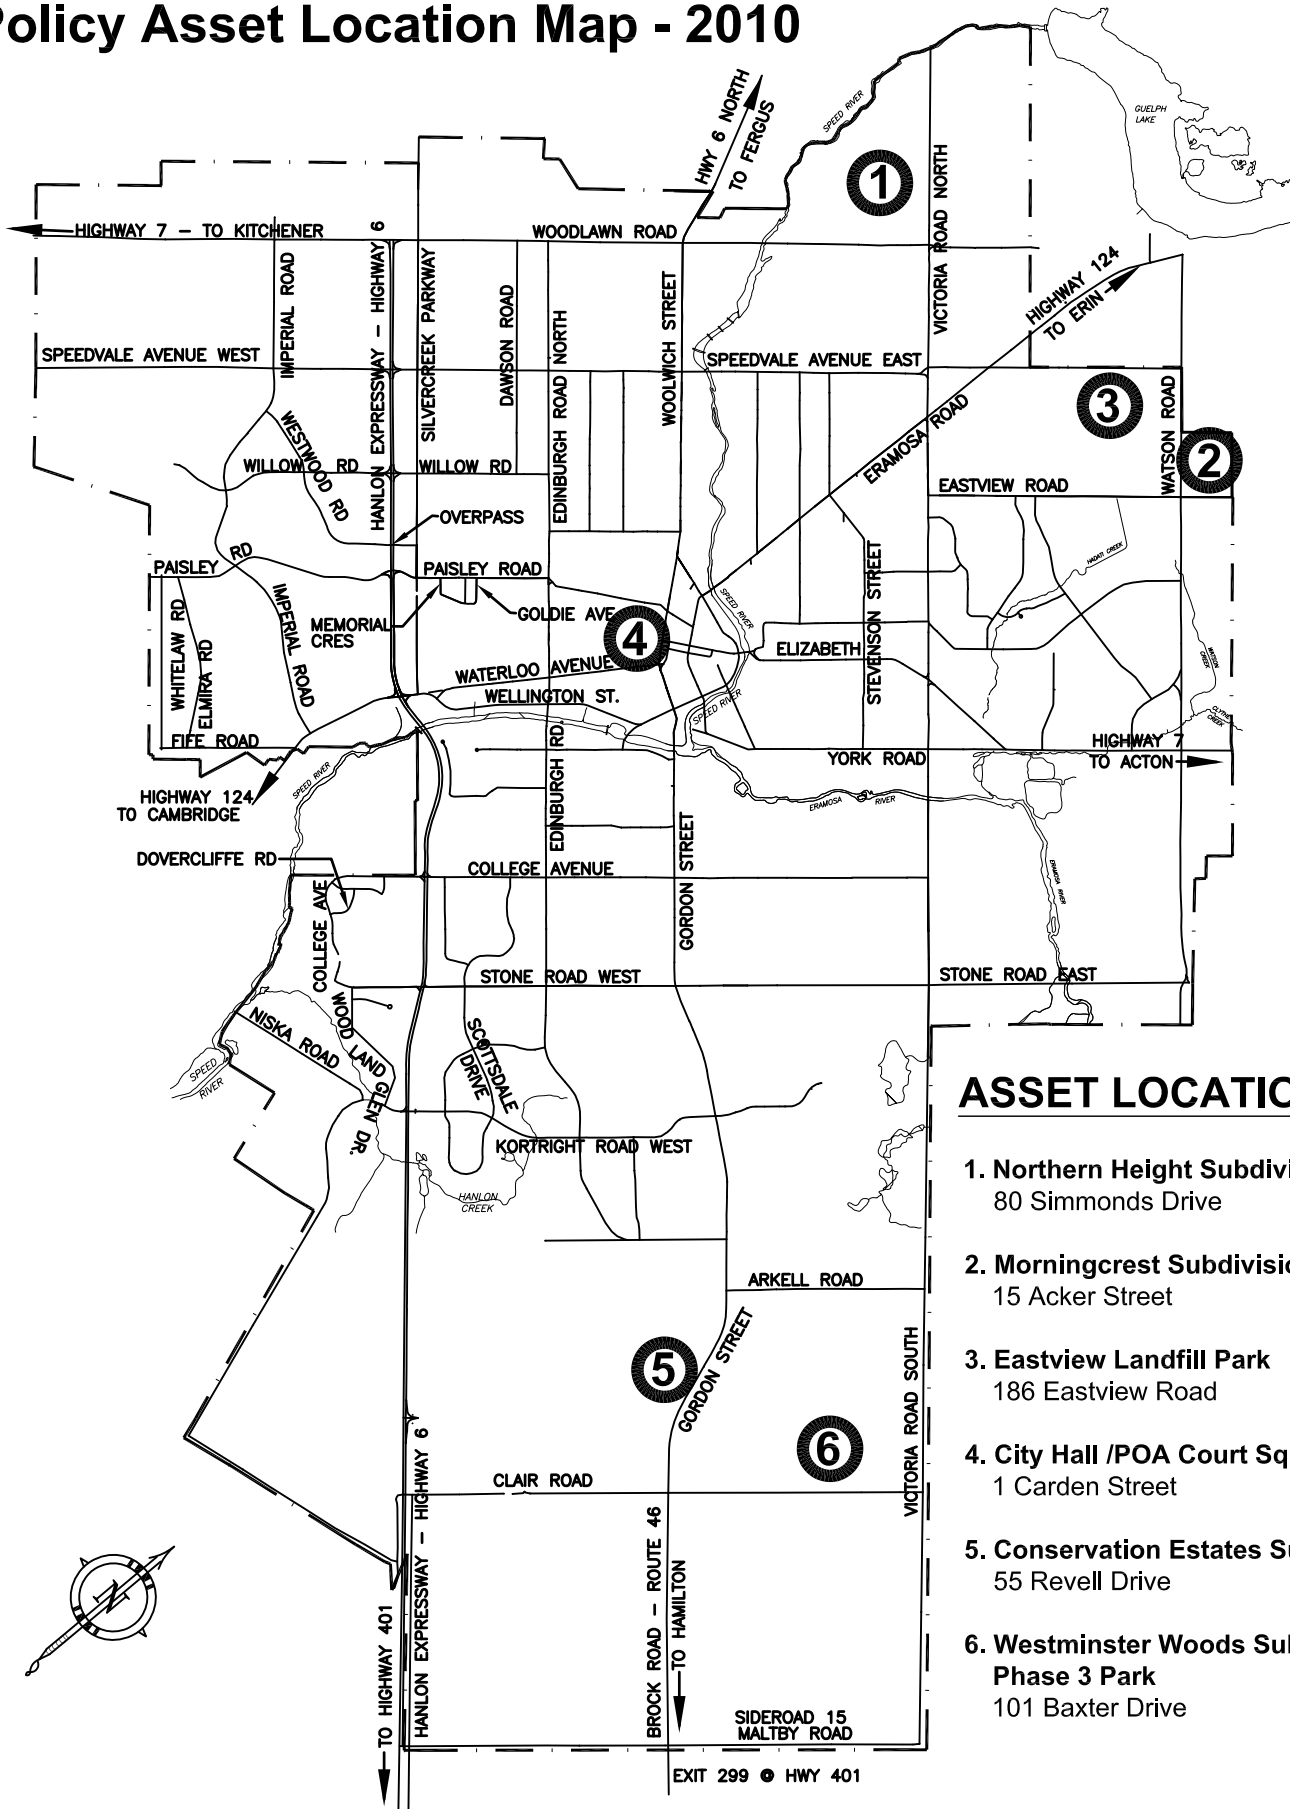

Municipal Property and Building Commemorative Naming Policy Asset Location Map - 2010

ASSET LOCATIONS

1. Northern Height Subdivision Park
80 Simmonds Drive
2. Morningcrest Subdivision Park
15 Acker Street
3. Eastview Landfill Park
186 Eastview Road
4. City Hall /POA Court Square
1 Carden Street
5. Conservation Estates Subdivision Park
55 Revell Drive
6. Westminster Woods Subdivision
Phase 3 Park
101 Baxter Drive