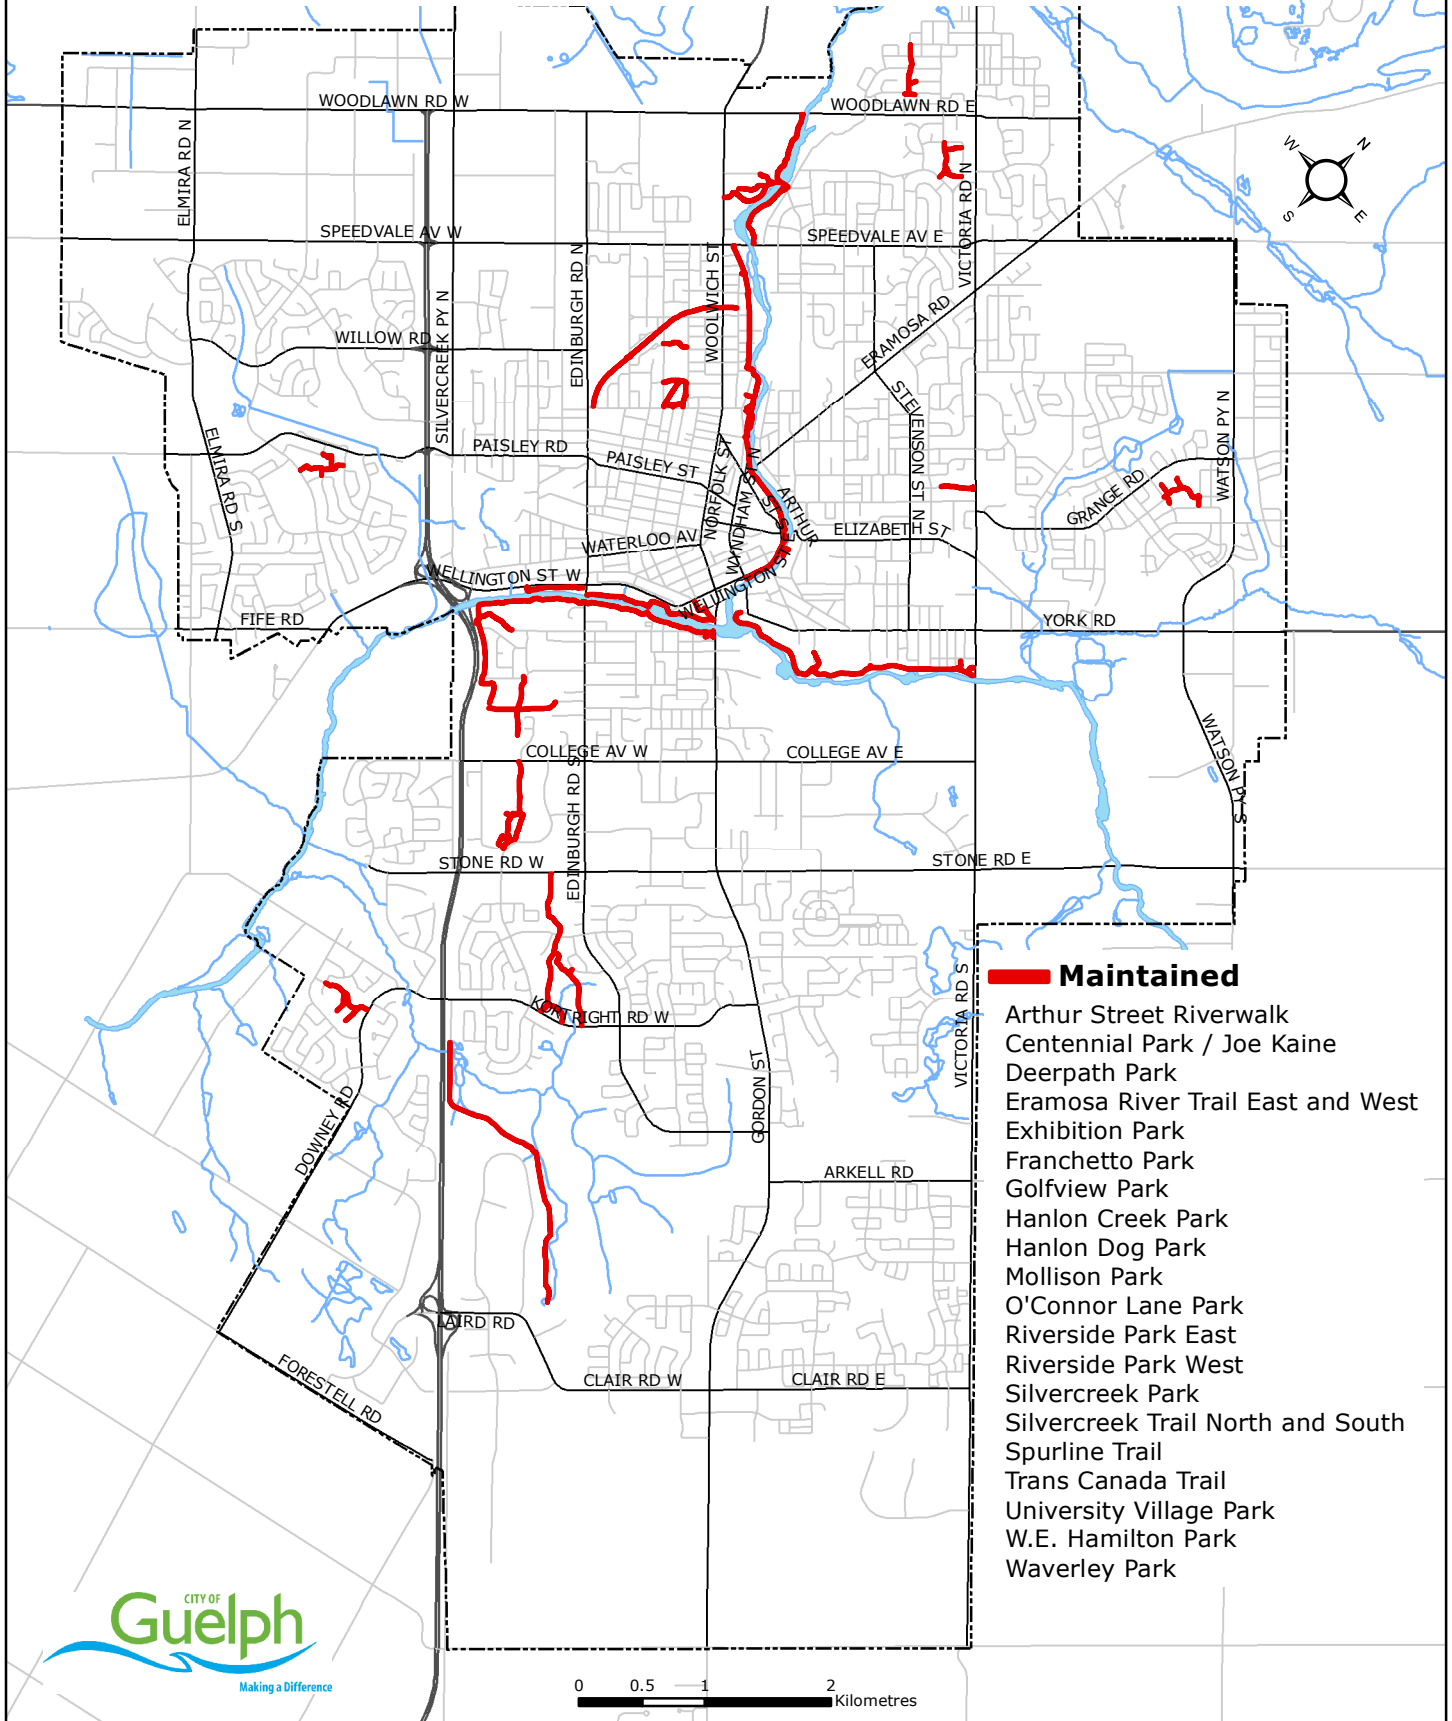

Guelph Trail Winter Maintenance 2020

— Maintained

- Arthur Street Riverwalk
- Centennial Park / Joe Kaine
- Deerpath Park
- Eramosa River Trail East and West
- Exhibition Park
- Franchetto Park
- Golfview Park
- Hanlon Creek Park
- Hanlon Dog Park
- Mollison Park
- O'Connor Lane Park
- Riverside Park East
- Riverside Park West
- Silvercreek Park
- Silvercreek Trail North and South
- Spurline Trail
- Trans Canada Trail
- University Village Park
- W.E. Hamilton Park
- Waverley Park