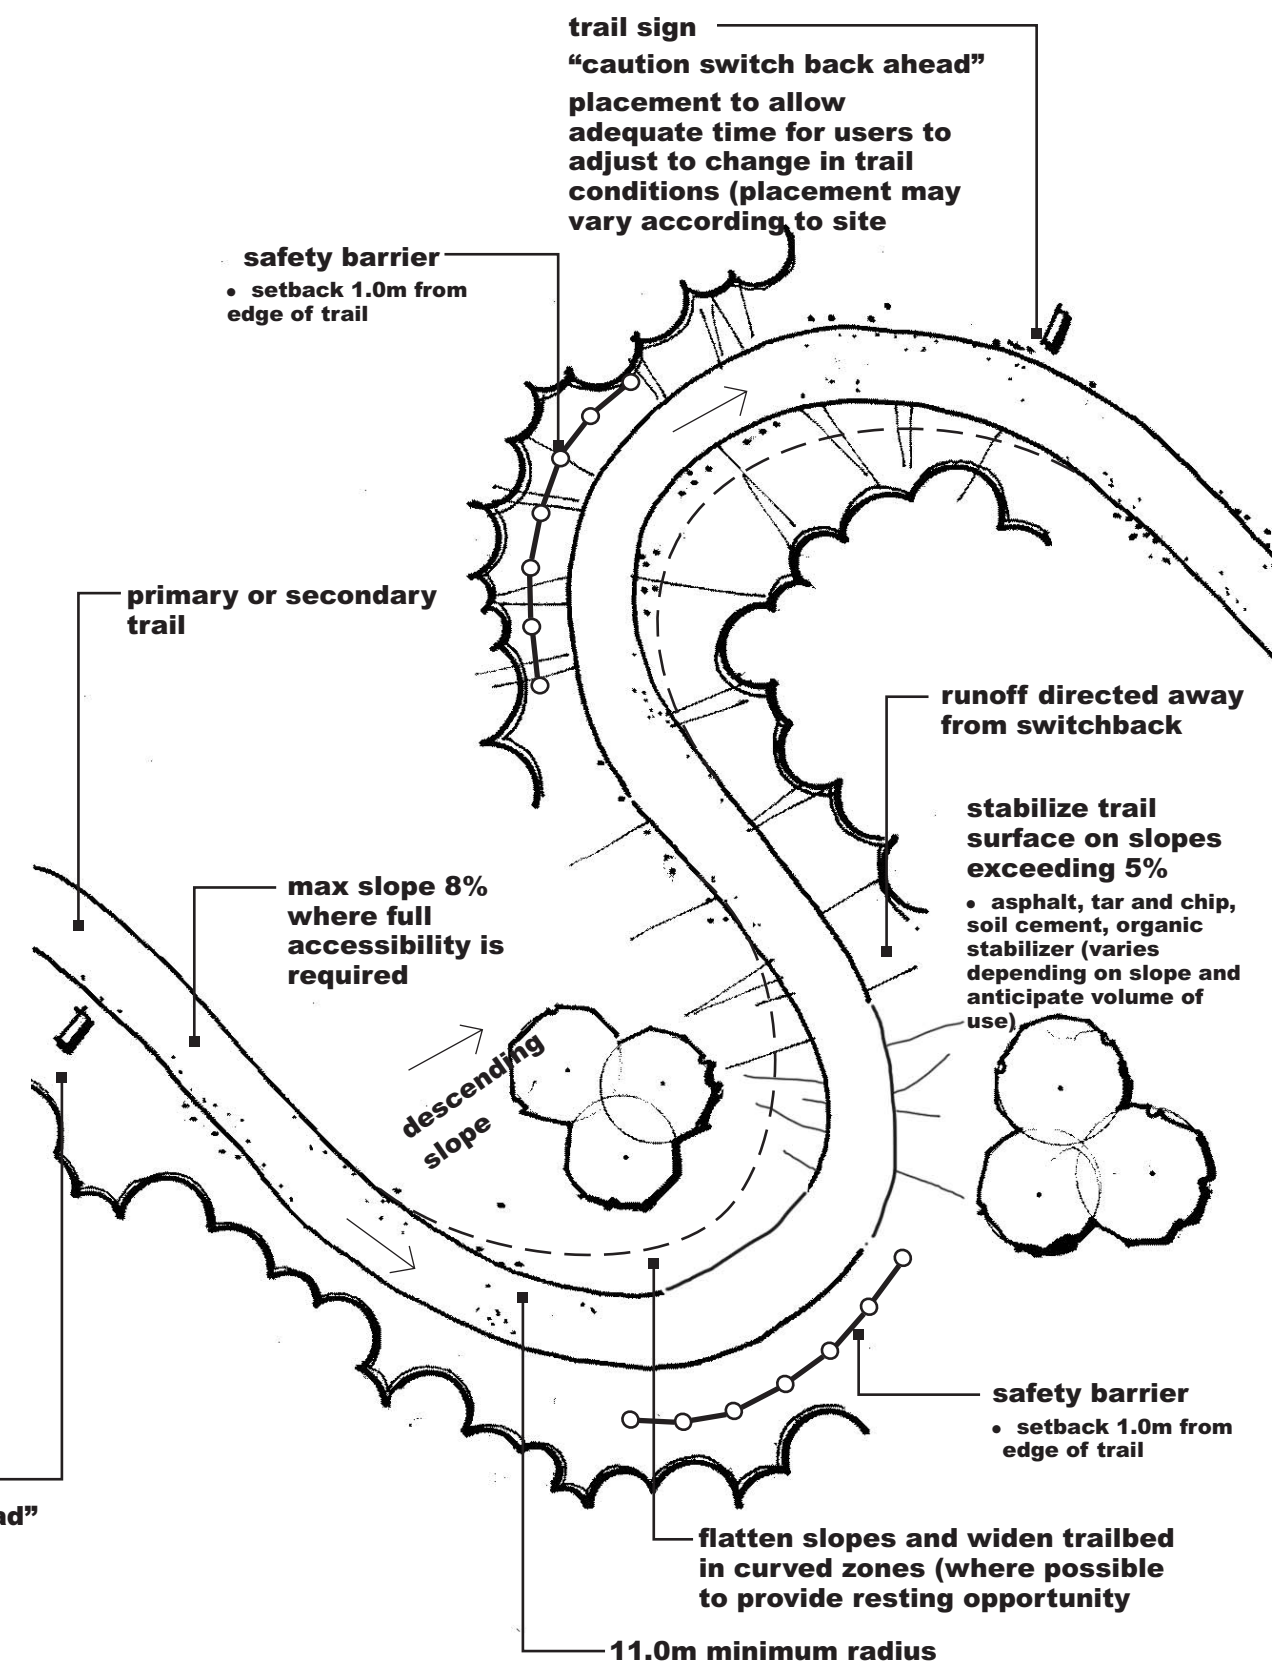

# RUB RAIL

## DETAIL

scale 1:50

trail sign "caution switch back ahead"

PLAN VIEW

NOT TO SCALE

Fig. 5-18 Switchback

City of Guelph