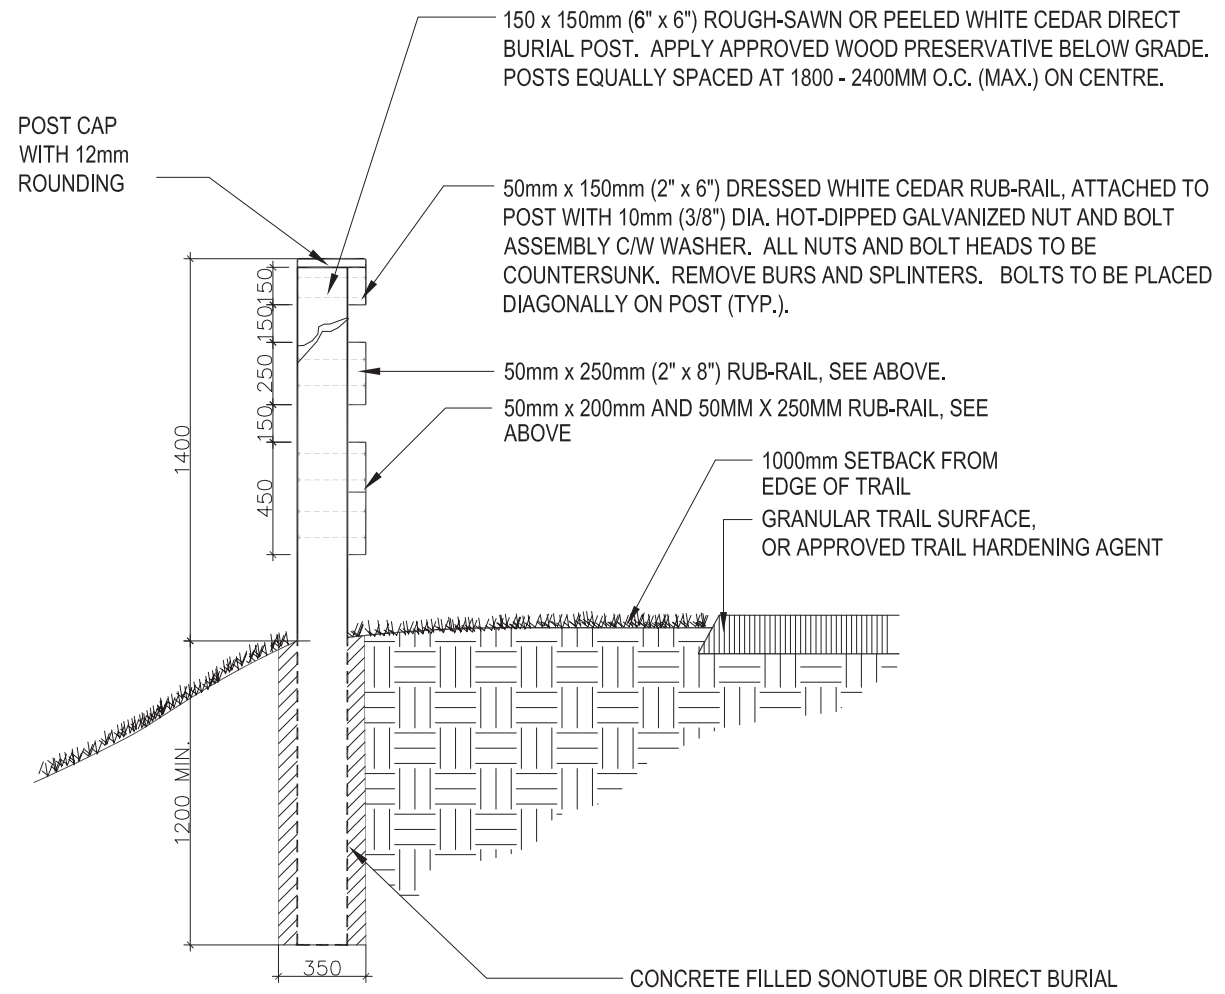

# RUB RAIL

## DETAIL

scale 1:50

trail sign "caution switch back ahead"

PLAN VIEW

NOT TO SCALE

Fig. 5-18 Switchback

City of Guelph