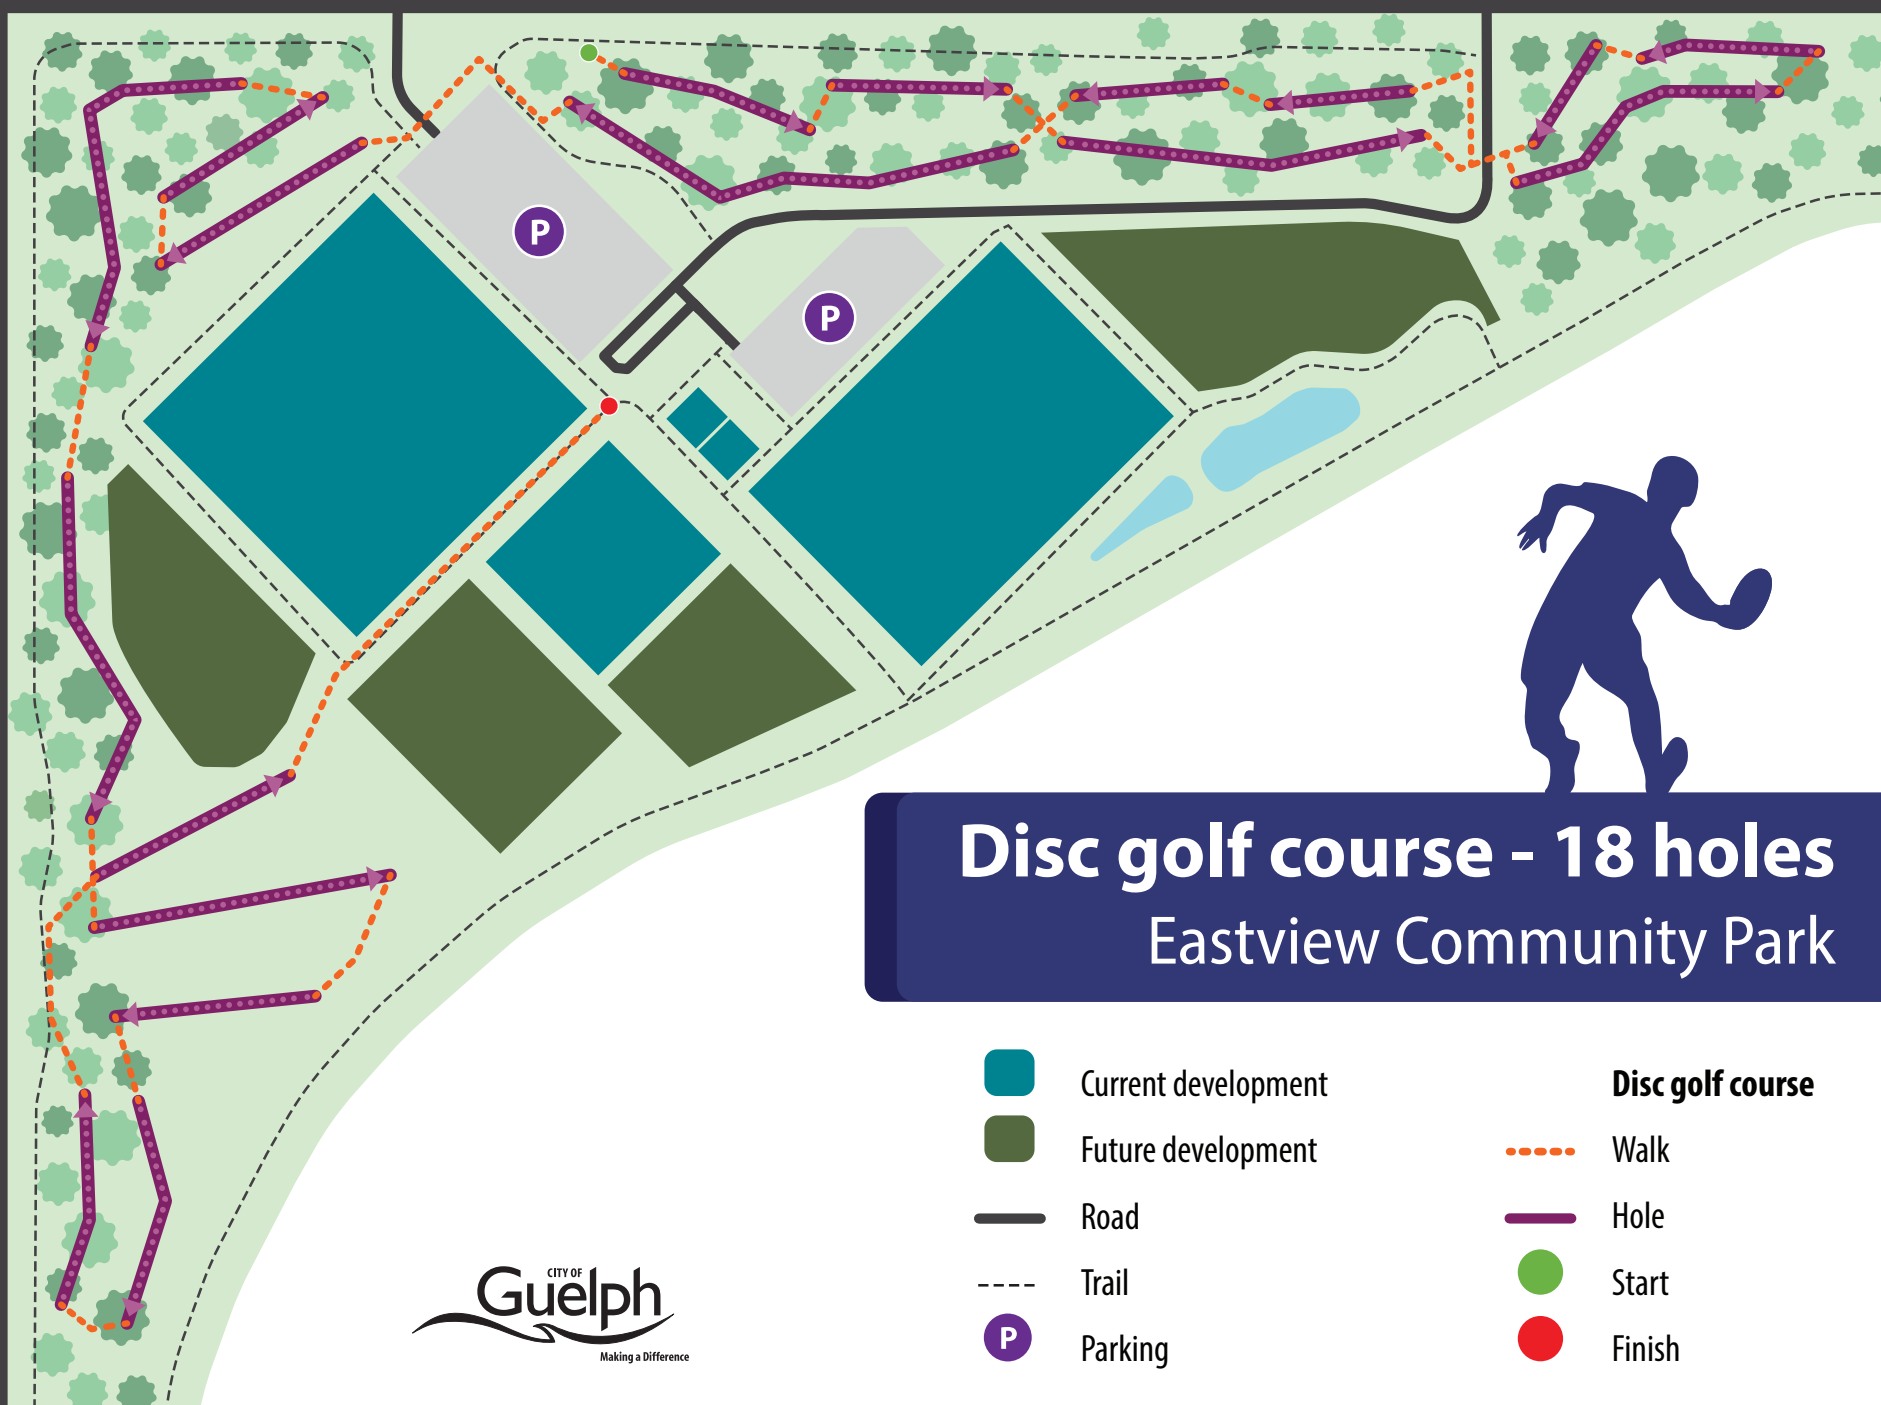

Watson Parkway North

Speedvale Avenue East

Disc golf course - 18 holes

Eastview Community Park

- | | | | |
|---|---------------------|---|--------|
|  | Current development |  | Walk |
|  | Future development |  | Hole |
|  | Road |  | Start |
|  | Trail |  | Finish |
|  | Parking | | |