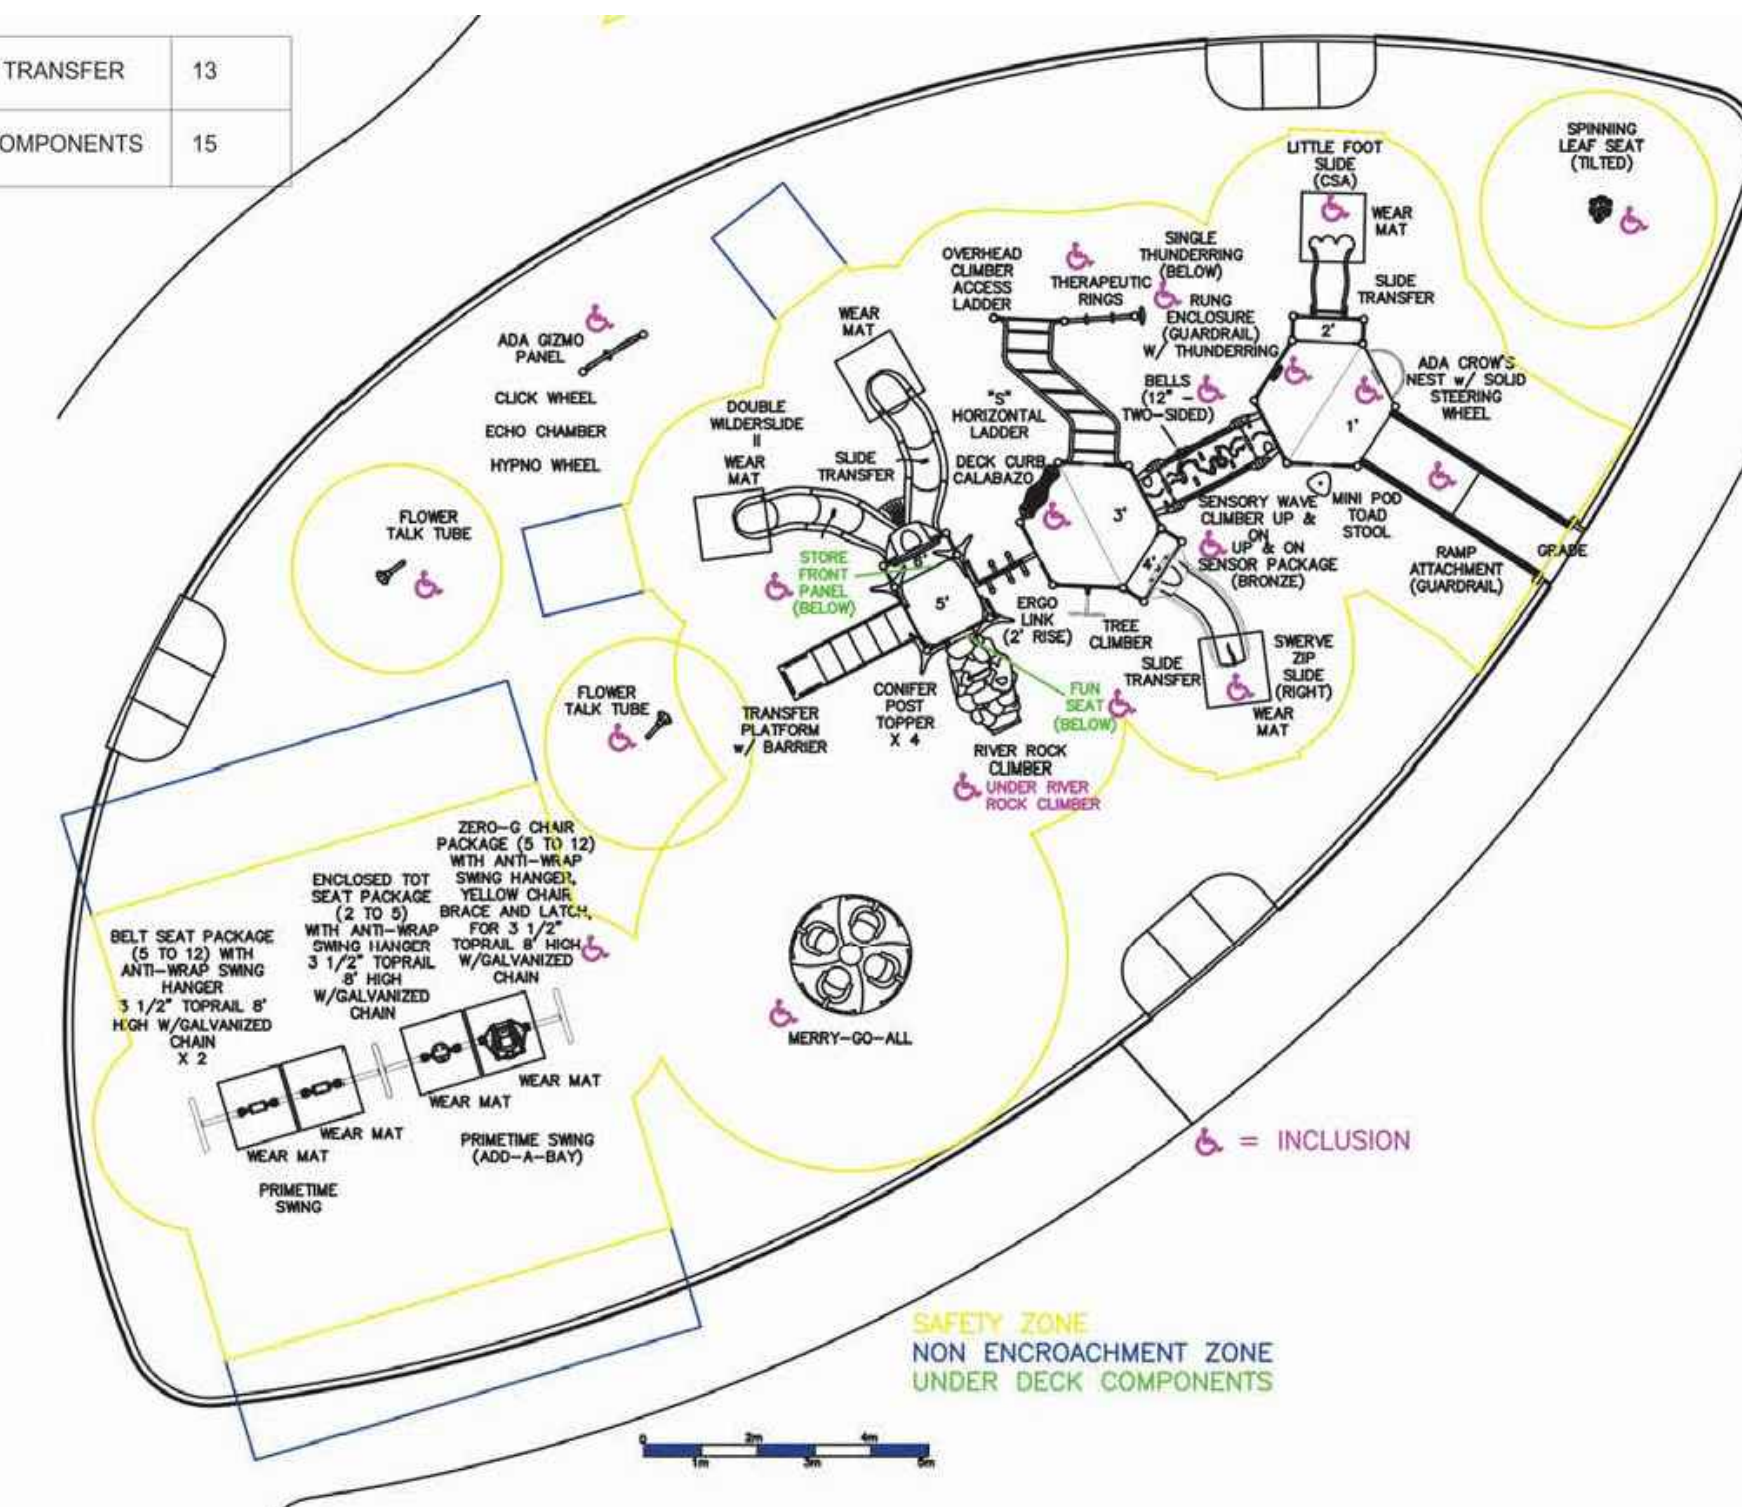

# OF PLAY COMPONENTS BY TRANSFER	13
# OF GROUND LEVEL PLAY COMPONENTS	15

PLAY TYPES PRESENT:

- 1. AUDITORY**  
-FLOWER TALK TUBES, SENSORY BELLS, GIZMO PANEL, CALABAZO, THUNDERING
- 2. BALANCING**  
-MINI POD TOAD STOOL
- 3. CLIMBING**  
-OVERHEAD CLIMBER ACCESS LADDER, RIVER ROCK CLIMBER, TREE CLIMBER, SENSORY WAVE CLIMBER, ERGO LINK
- 4. GATHERING/SOCIAL**  
-MERRY-GO-ALL, FLOWER TALK TUBES, RIVER ROCK CLIMBER, FUN SEAT, STORE FRONT PANEL, GIZMO PANEL, DOUBLE WILDERSLIDE II, CALABAZO, SENSORY WAVE CLIMBER, STEERING WHEEL, SENSORY WAVE BELLS
- 5. IMAGINATIVE**  
-SPINNING LEAF SEAT, STEERING WHEEL, SENSORY WAVE CLIMBER, FUN SEAT, STORE FRONT PANEL, SENSORY BELLS, RIVER ROCK CLIMBER, MERRY-GO-ALL, CALABAZO, GIZMO PANEL, FLOWER TALK TUBES, DOUBLE WILDERSLIDE II, CONIFER POST TOPPERS
- 6. MANIPULATIVE**  
-SENSORY BELLS, GIZMO PANEL, CALABAZO, STEERING WHEEL, THUNDERING
- 7. ROCKING/SWINGING**  
-PRIMETIME SWING W/ BELT SEAT, ENCLOSED TOT SEAT, ZERO-G CHAIR
- 8. SLIDING**  
-LITTLE FOOT SLIDE, 4' SWERVE ZIP SLIDE, DOUBLE WILDERSLIDE II
- 9. SPINNING**  
-SPINNING LEAF SEAT, MERRY-GO-ALL
- 10. UPPER BODY**  
-5' HORIZONTAL LADDER, THERAPEUTIC RINGS