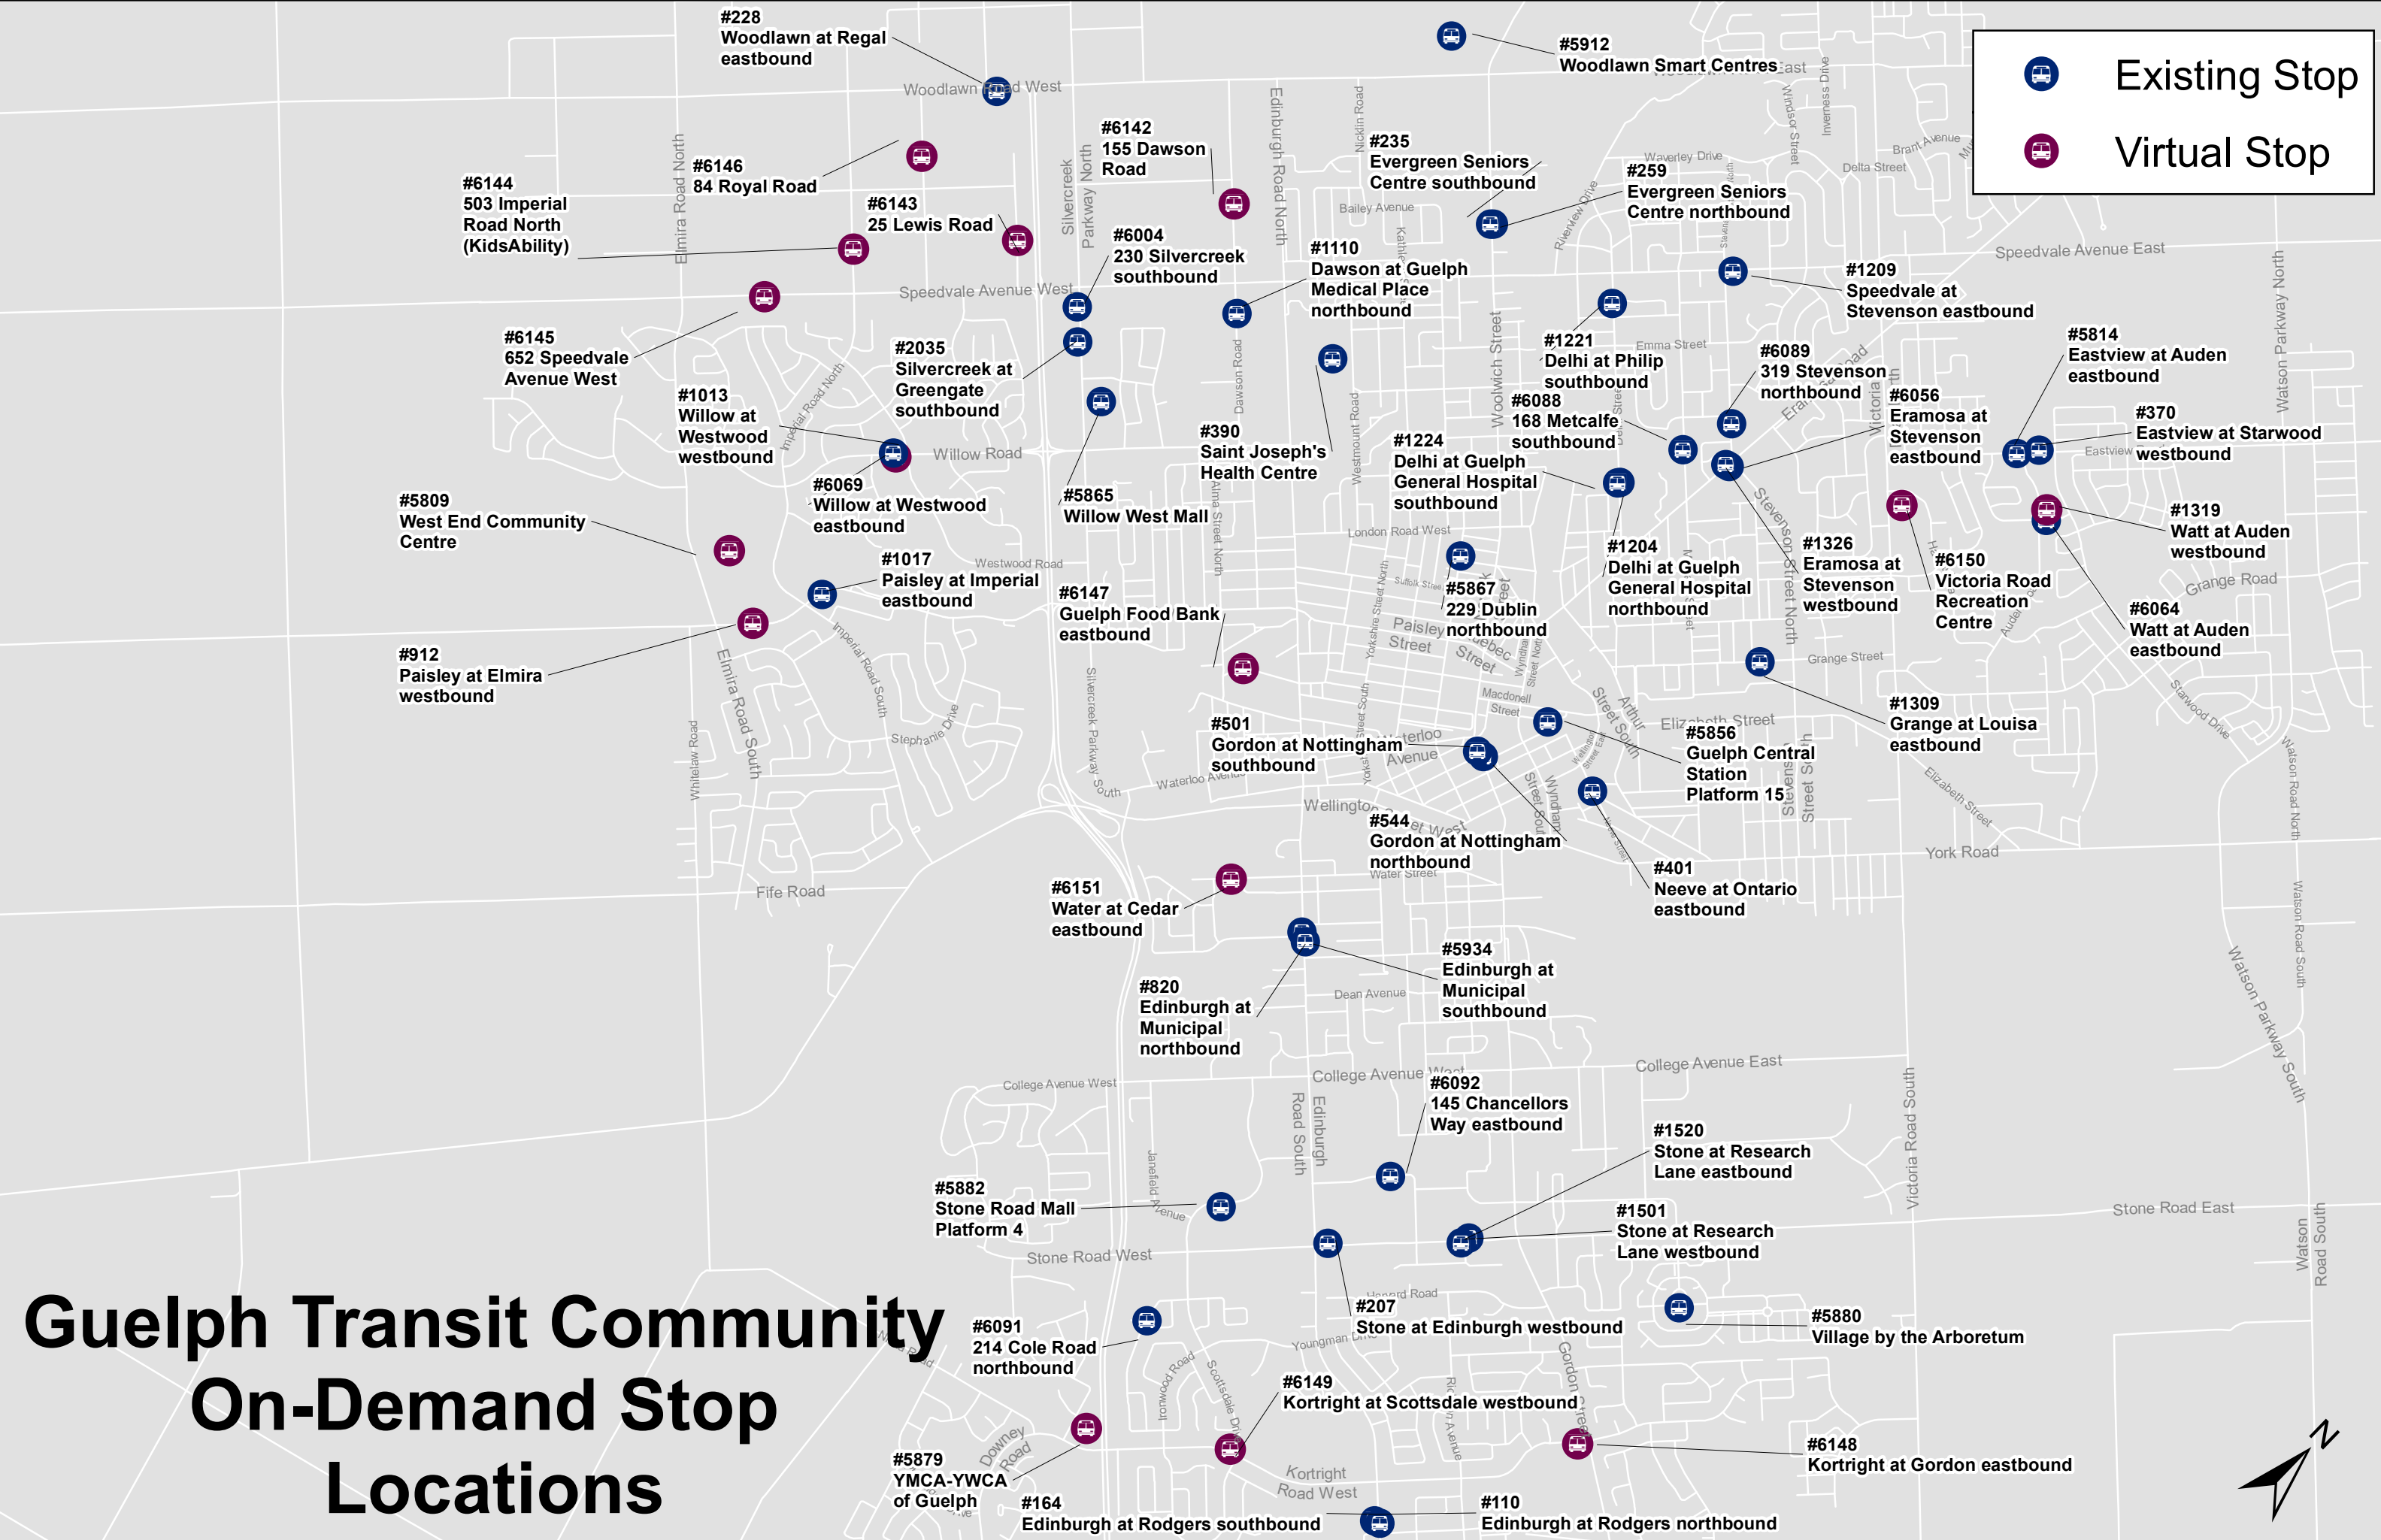

 Existing Stop

 Virtual Stop

Guelph Transit Community On-Demand Stop Locations