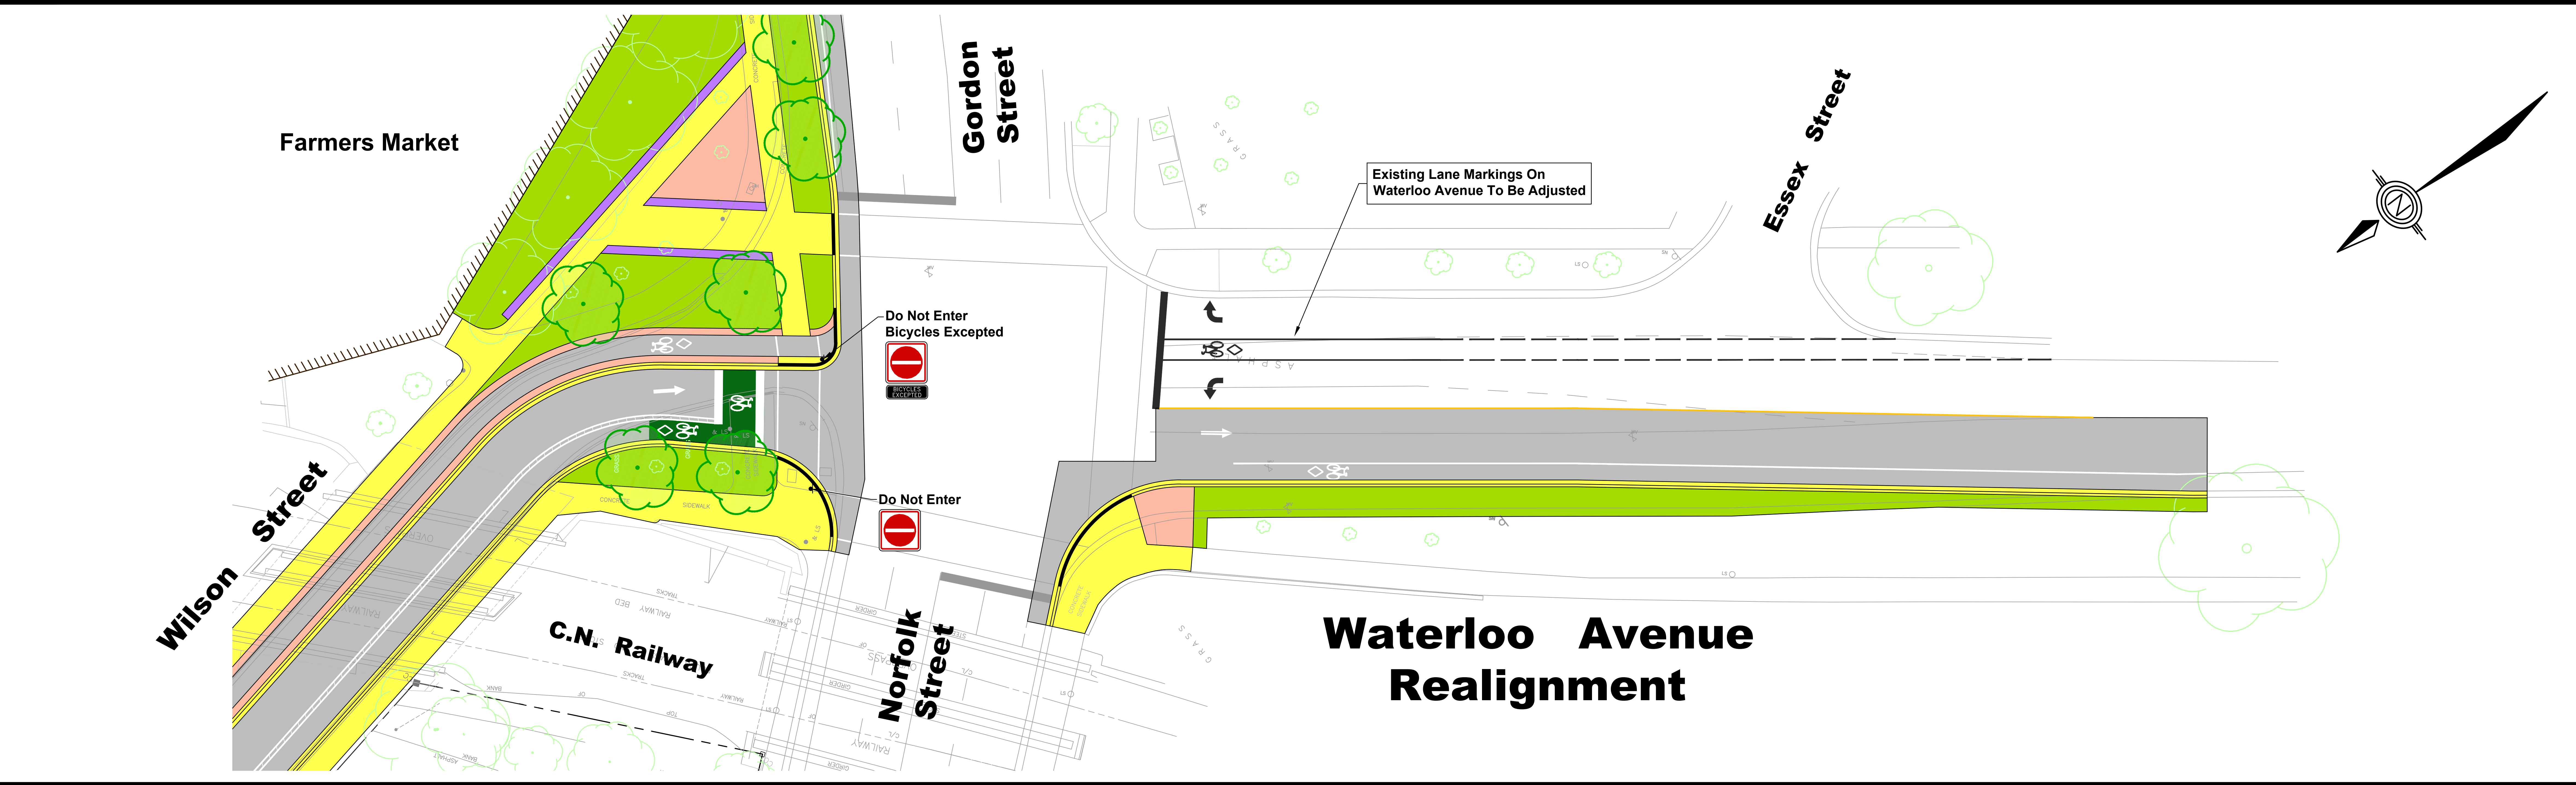

Gordon Street Right Turn Lane Replacement and Streetscaping Concept

Legend	
	Property Line
	Proposed Asphalt
	Proposed Concrete
	Proposed Landscaped Boulevard
	Proposed Paver Brick
	Proposed Bike Box
	Proposed Trench Drain
	Existing Tree
	Proposed Tree

Waterloo Avenue Realignment

**Wilson Street Reconstruction
Gordon Street & Waterloo Avenue Road Works**
July 20th Public Meeting

Legend

- Property Line
- Proposed Asphalt
- Proposed Concrete
- Proposed Landscaped Boulevard
- Proposed Paver Brick
- Proposed Bike Box
- Proposed Trench Drain
- Existing Tree
- Proposed Tree