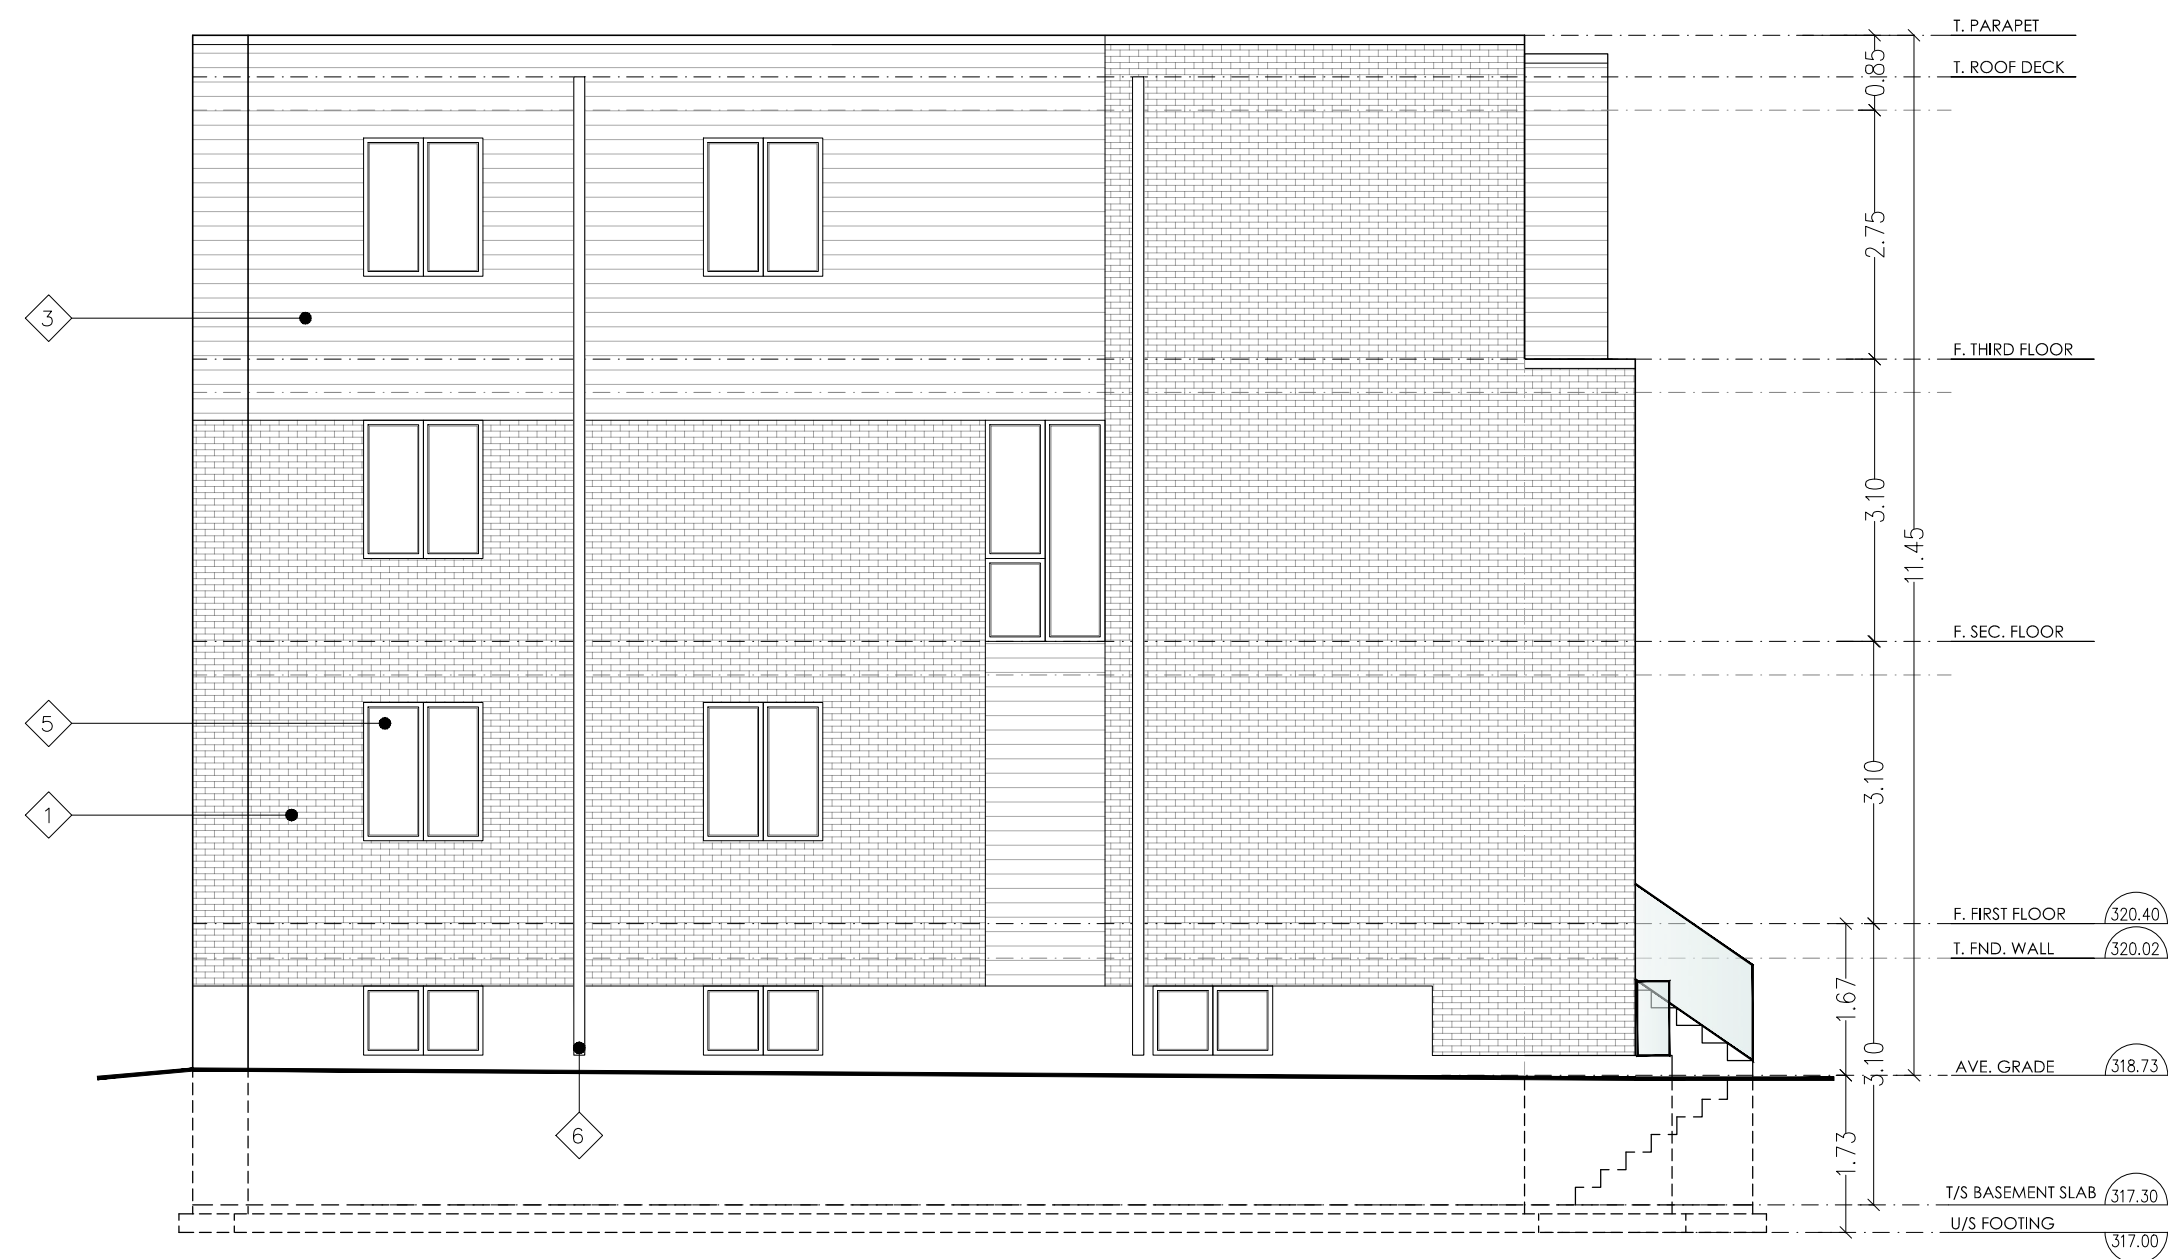

CLADDING LEGEND

- 1 BRICK VENEER
  COLOUR: POLAR WHITE
- 2 METAL CLADDING
  COLOUR: CHARCOAL
- 3 METAL SIDING
  COLOUR: CHARCOAL
- 4 CLEAR GLASS RAILING
- 5 VINYL WINDOWS
  FRAME: BLACK
  GLASS: CLEAR
- 6 ALUM. DOWNPIPE
  COLOUR: WHITE

WEST ELEVATION

No.	Revision/Issue	Date

Project:
Proposed 3 storey residential
14 Stevenson St. N
Guelph

Client:
14 Stevenson

Title:
Elevation

Sheet No.:
A108

Project No.:
2210

Date:
April 2022

Scale:
1:100

Drawn by:
N.T