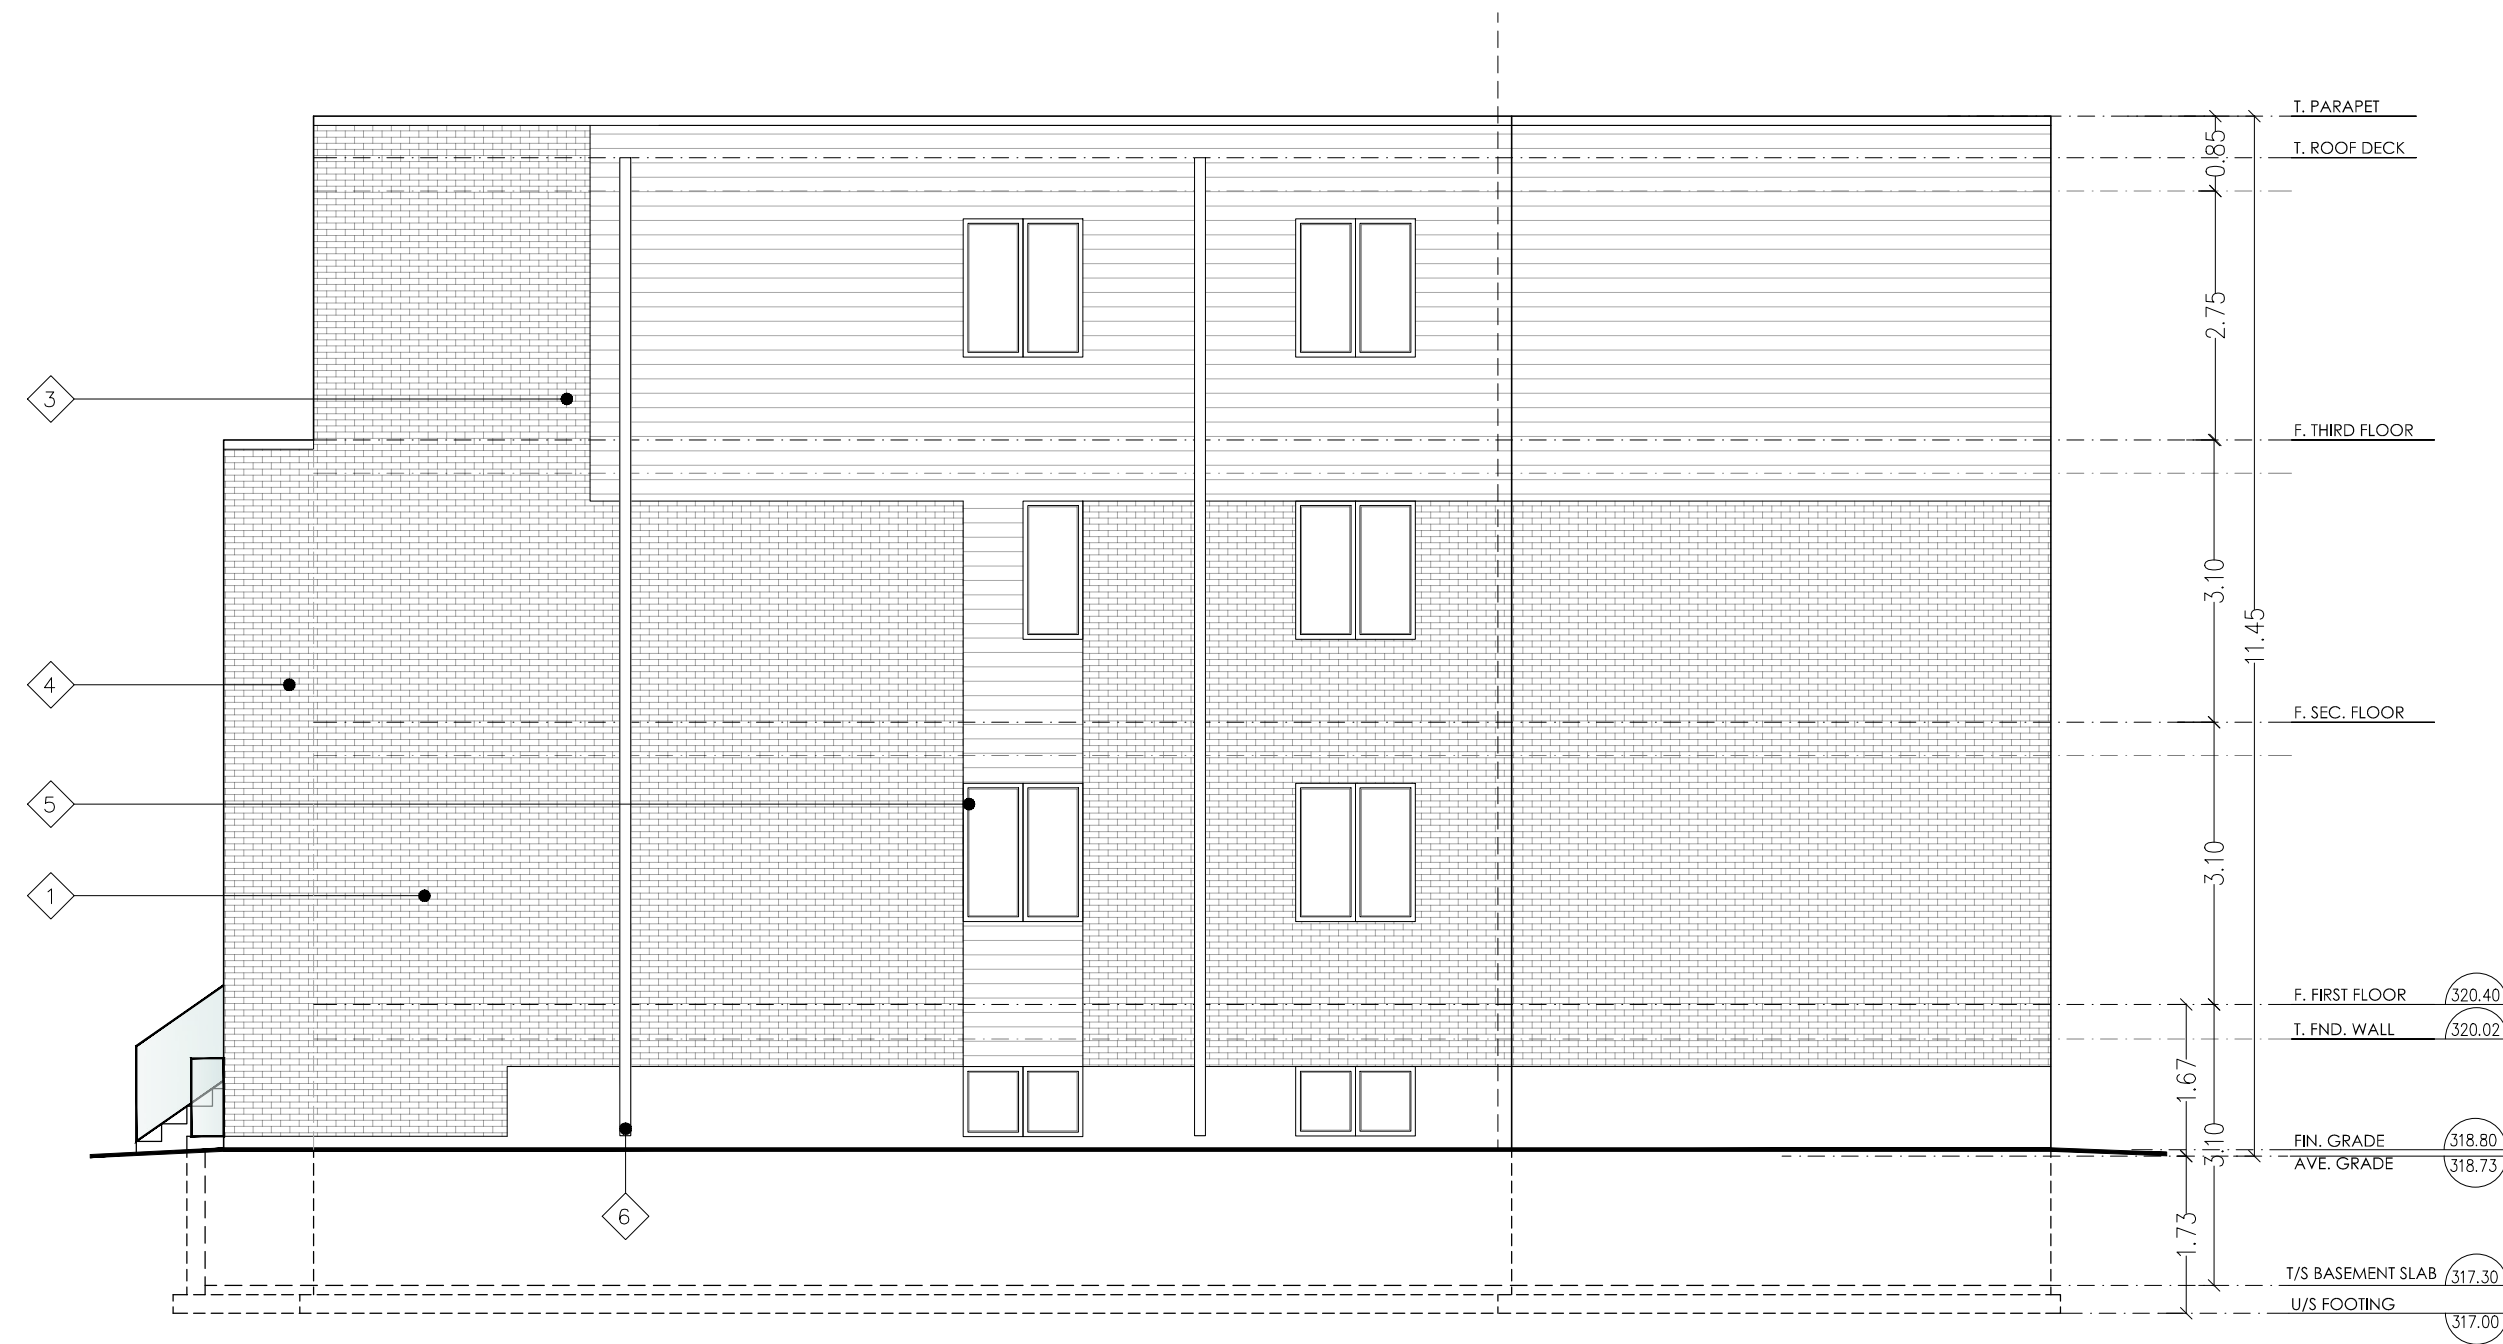

CLADDING LEGEND	
1	BRICK VENEER COLOUR: POLAR WHITE
2	METAL CLADDING COLOUR: CHARCOAL
3	METAL SIDING COLOUR: CHARCOAL
4	CLEAR GLASS RAILING
5	VINYL WINDOWS FRAME: BLACK GLASS: CLEAR
6	ALUM. DOWNPIPE COLOUR: WHITE

NORTH ELEVATION

No.	Revision/Issue	Date

Project:
**Proposed 3 storey residential
14 Stevenson St. N
Guelph**

Client:
14 Stevenson

Title:
Elevation

Sheet No.: A109

Project No.: 2210

Date: April 2022

Scale: 1:100

Drawn by: N.T.