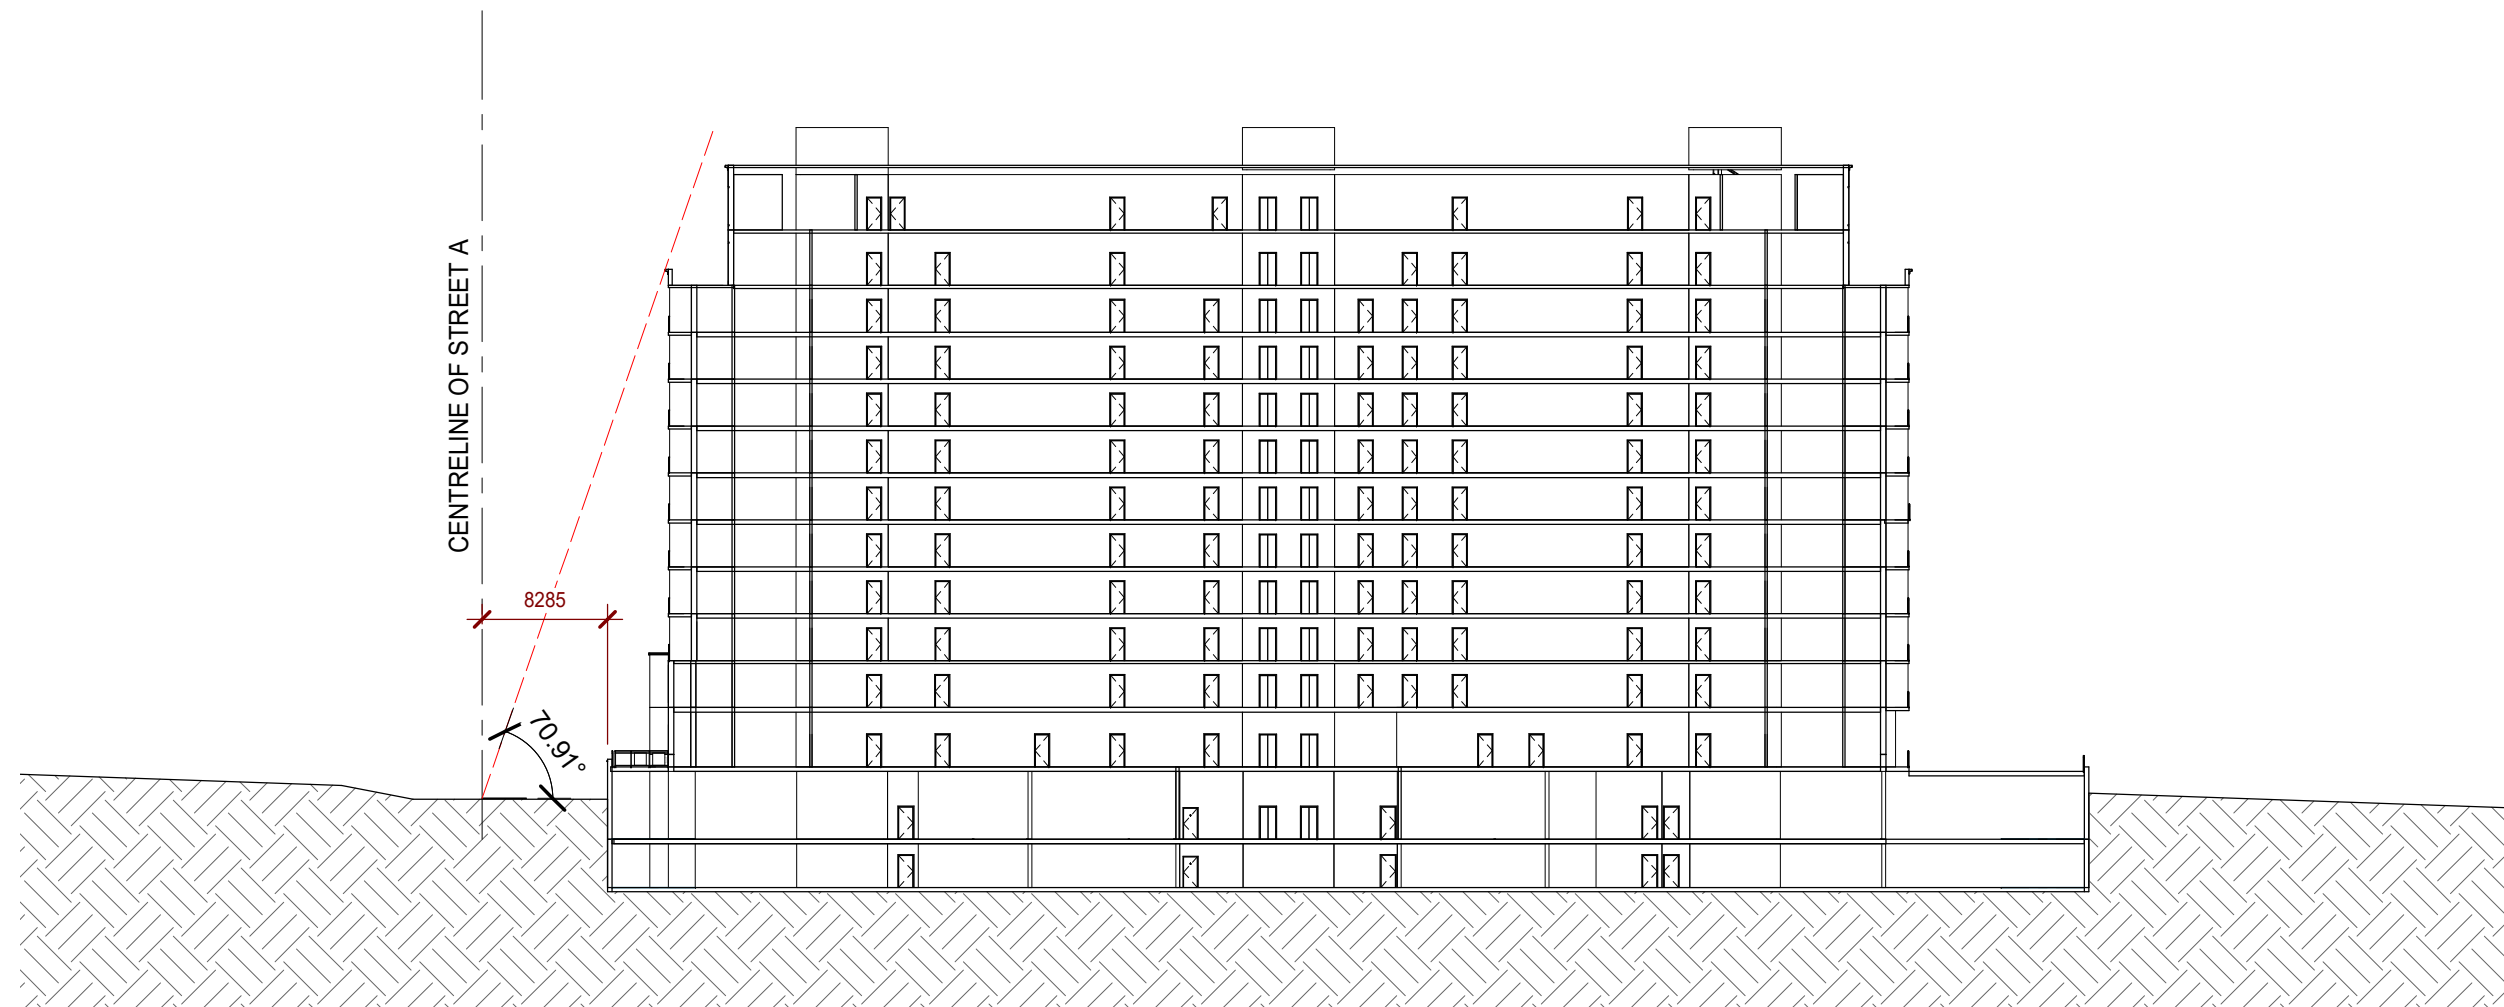

Angular Plane from Gordon Street
1250 GORDON STREET - MASTER
GUELPH, ONTARIO, CANADA

P-301
2020-04-15
PROJECT 201233

Angular Plane from Street A
1250 GORDON STREET - MASTER
GUELPH, ONTARIO, CANADA

P-302
2020-04-15
PROJECT 201233

Angular Plane from Property Line to Residence 2
1250 GORDON STREET - MASTER
GUELPH, ONTARIO, CANADA

P-303
2020-04-15
PROJECT 201233

Angular Plane from Proposed Park
 1250 GORDON STREET - MASTER
 GUELPH, ONTARIO, CANADA