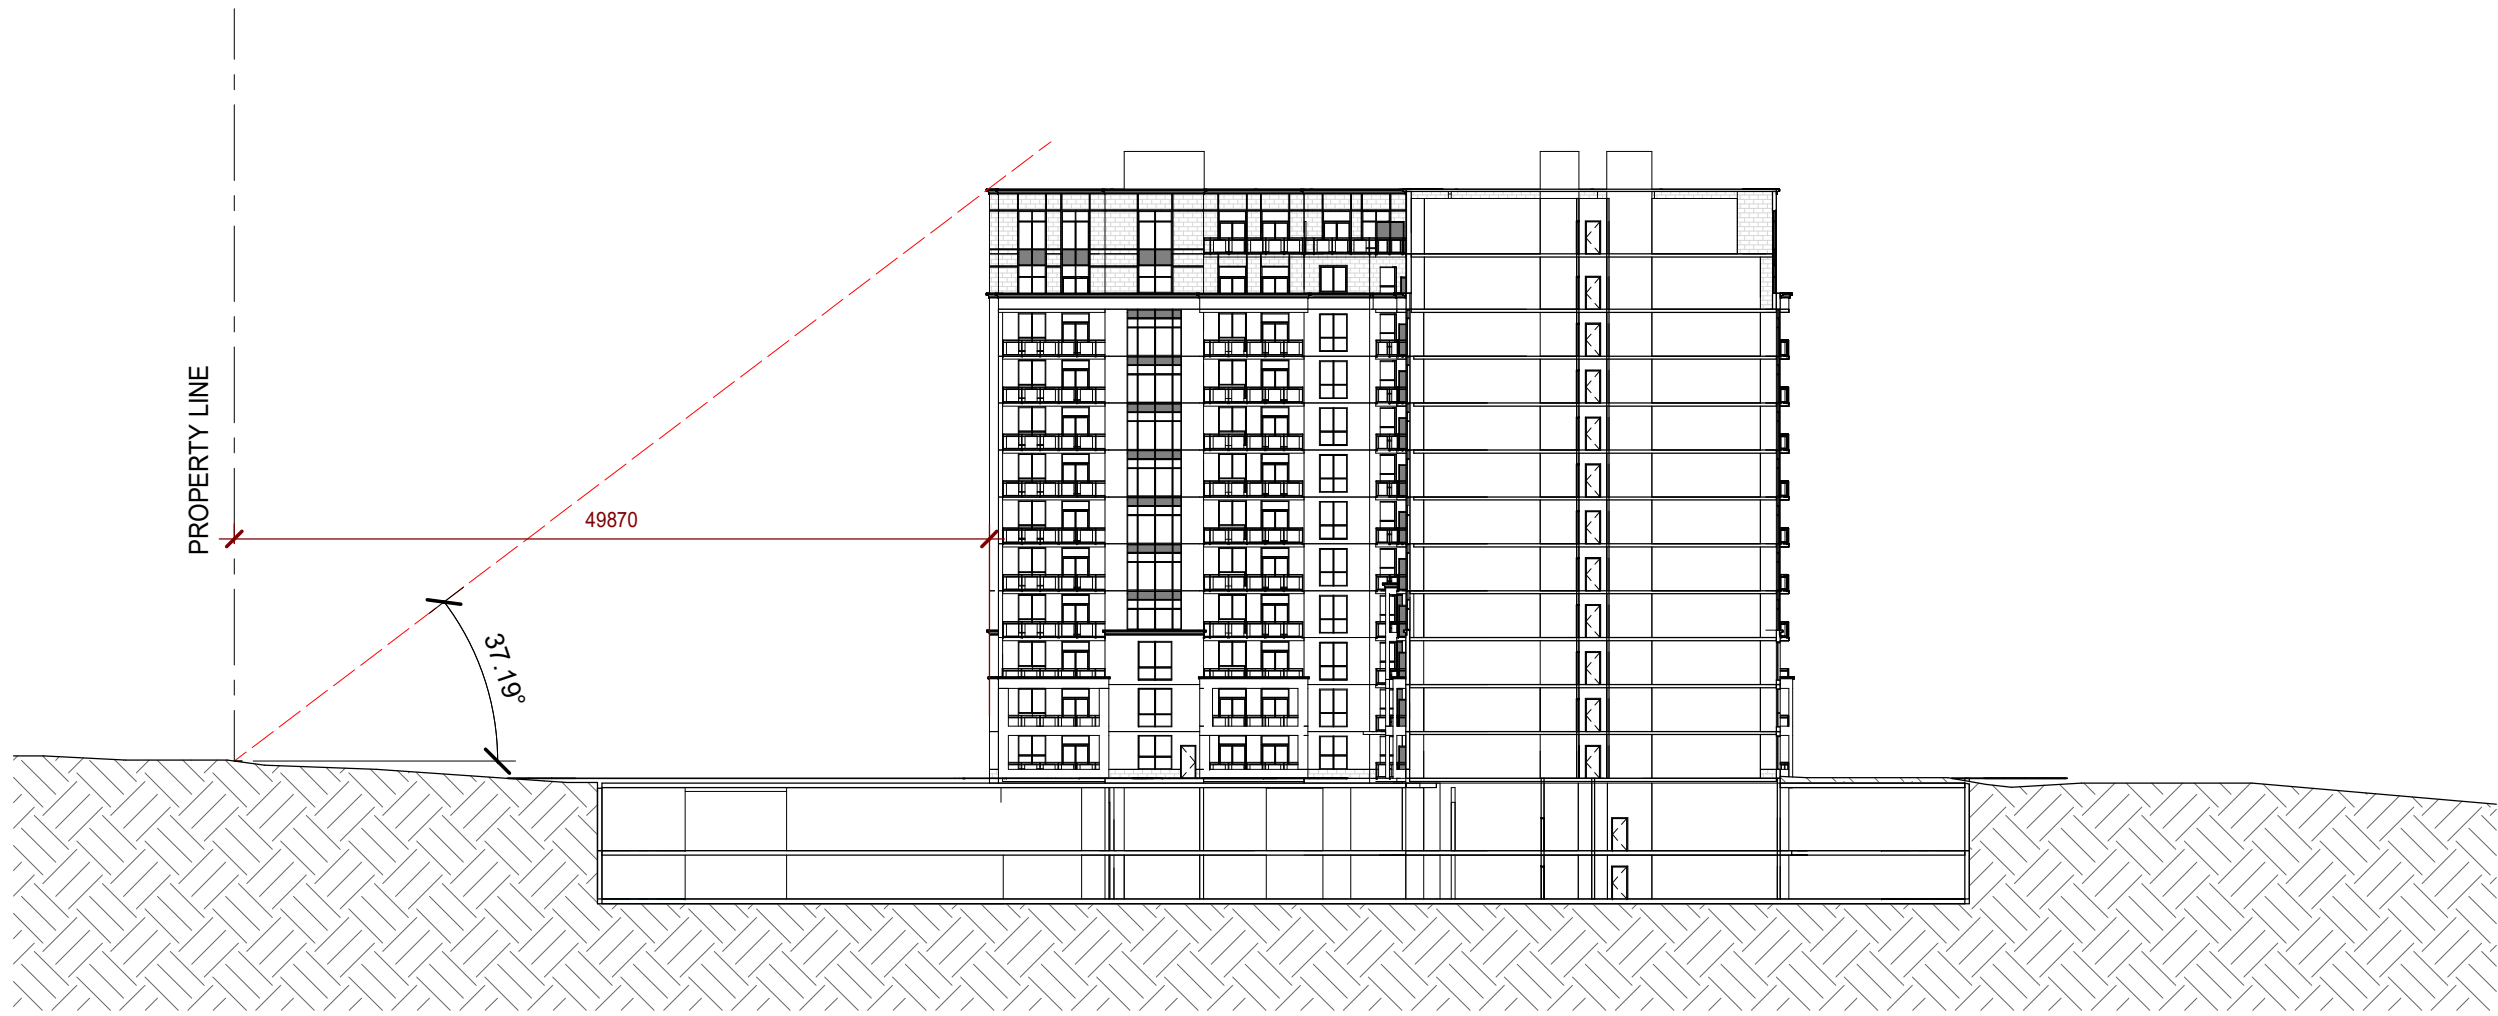

Angular Plane from Gordon Street
1250 GORDON STREET - MASTER
GUELPH, ONTARIO, CANADA

P-301
2020-04-15
PROJECT 201233

Angular Plane from Street A
1250 GORDON STREET - MASTER
GUELPH, ONTARIO, CANADA

P-302
2020-04-15
PROJECT 201233

Angular Plane from Property Line to Residence 2
1250 GORDON STREET - MASTER
GUELPH, ONTARIO, CANADA

P-303
2020-04-15
PROJECT 201233

Angular Plane from Proposed Park
 1250 GORDON STREET - MASTER
 GUELPH, ONTARIO, CANADA