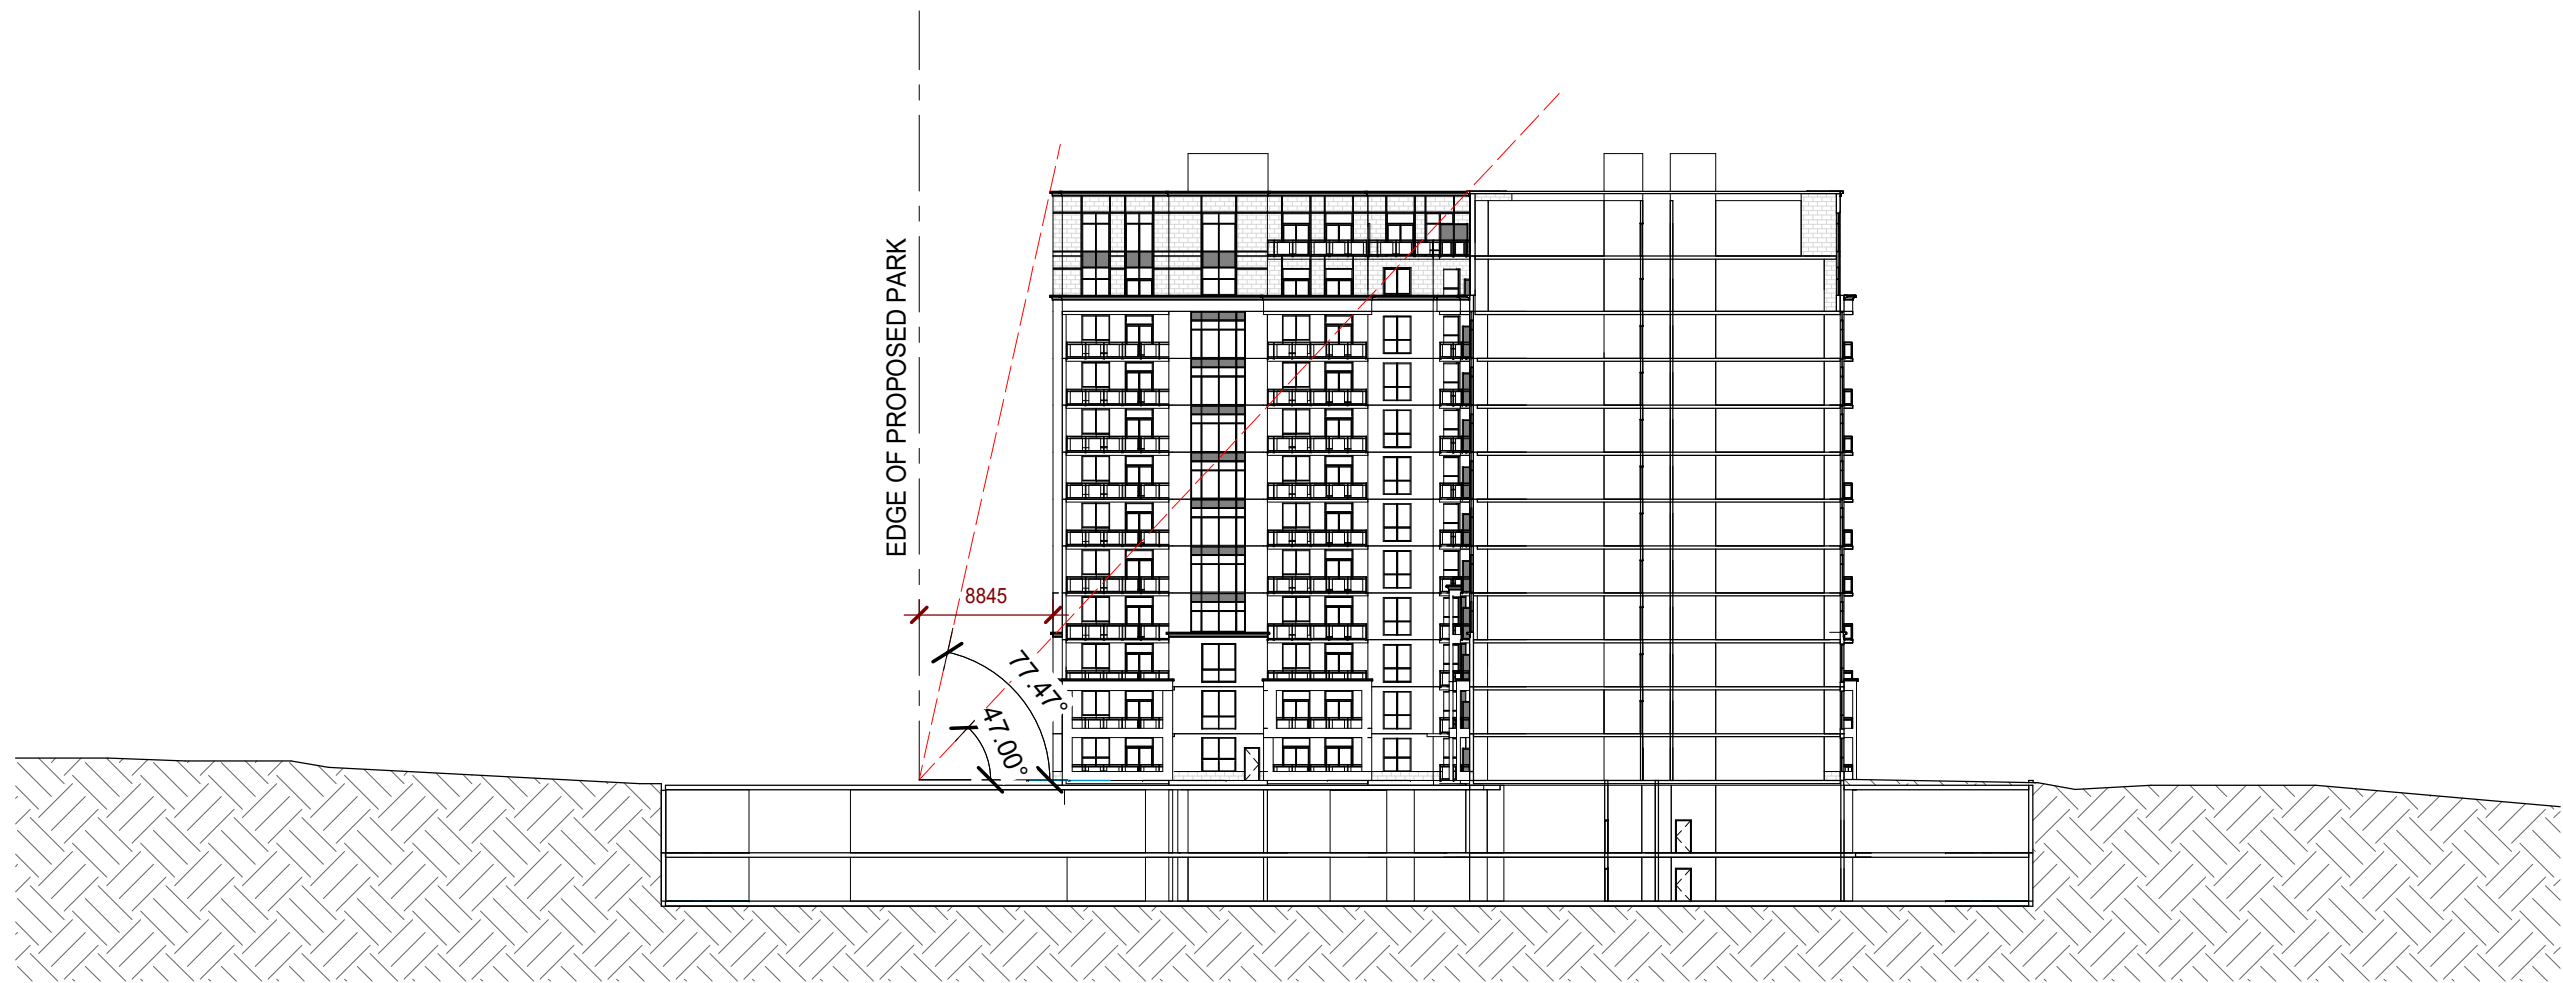

Angular Plane from Gordon Street
1250 GORDON STREET - MASTER
GUELPH, ONTARIO, CANADA

P-301
2020-04-15
PROJECT 201233

Angular Plane from Street A
1250 GORDON STREET - MASTER
GUELPH, ONTARIO, CANADA

P-302
2020-04-15
PROJECT 201233

Angular Plane from Property Line to Residence 2
1250 GORDON STREET - MASTER
GUELPH, ONTARIO, CANADA

P-303
2020-04-15
PROJECT 201233

Angular Plane from Proposed Park
 1250 GORDON STREET - MASTER
 GUELPH, ONTARIO, CANADA