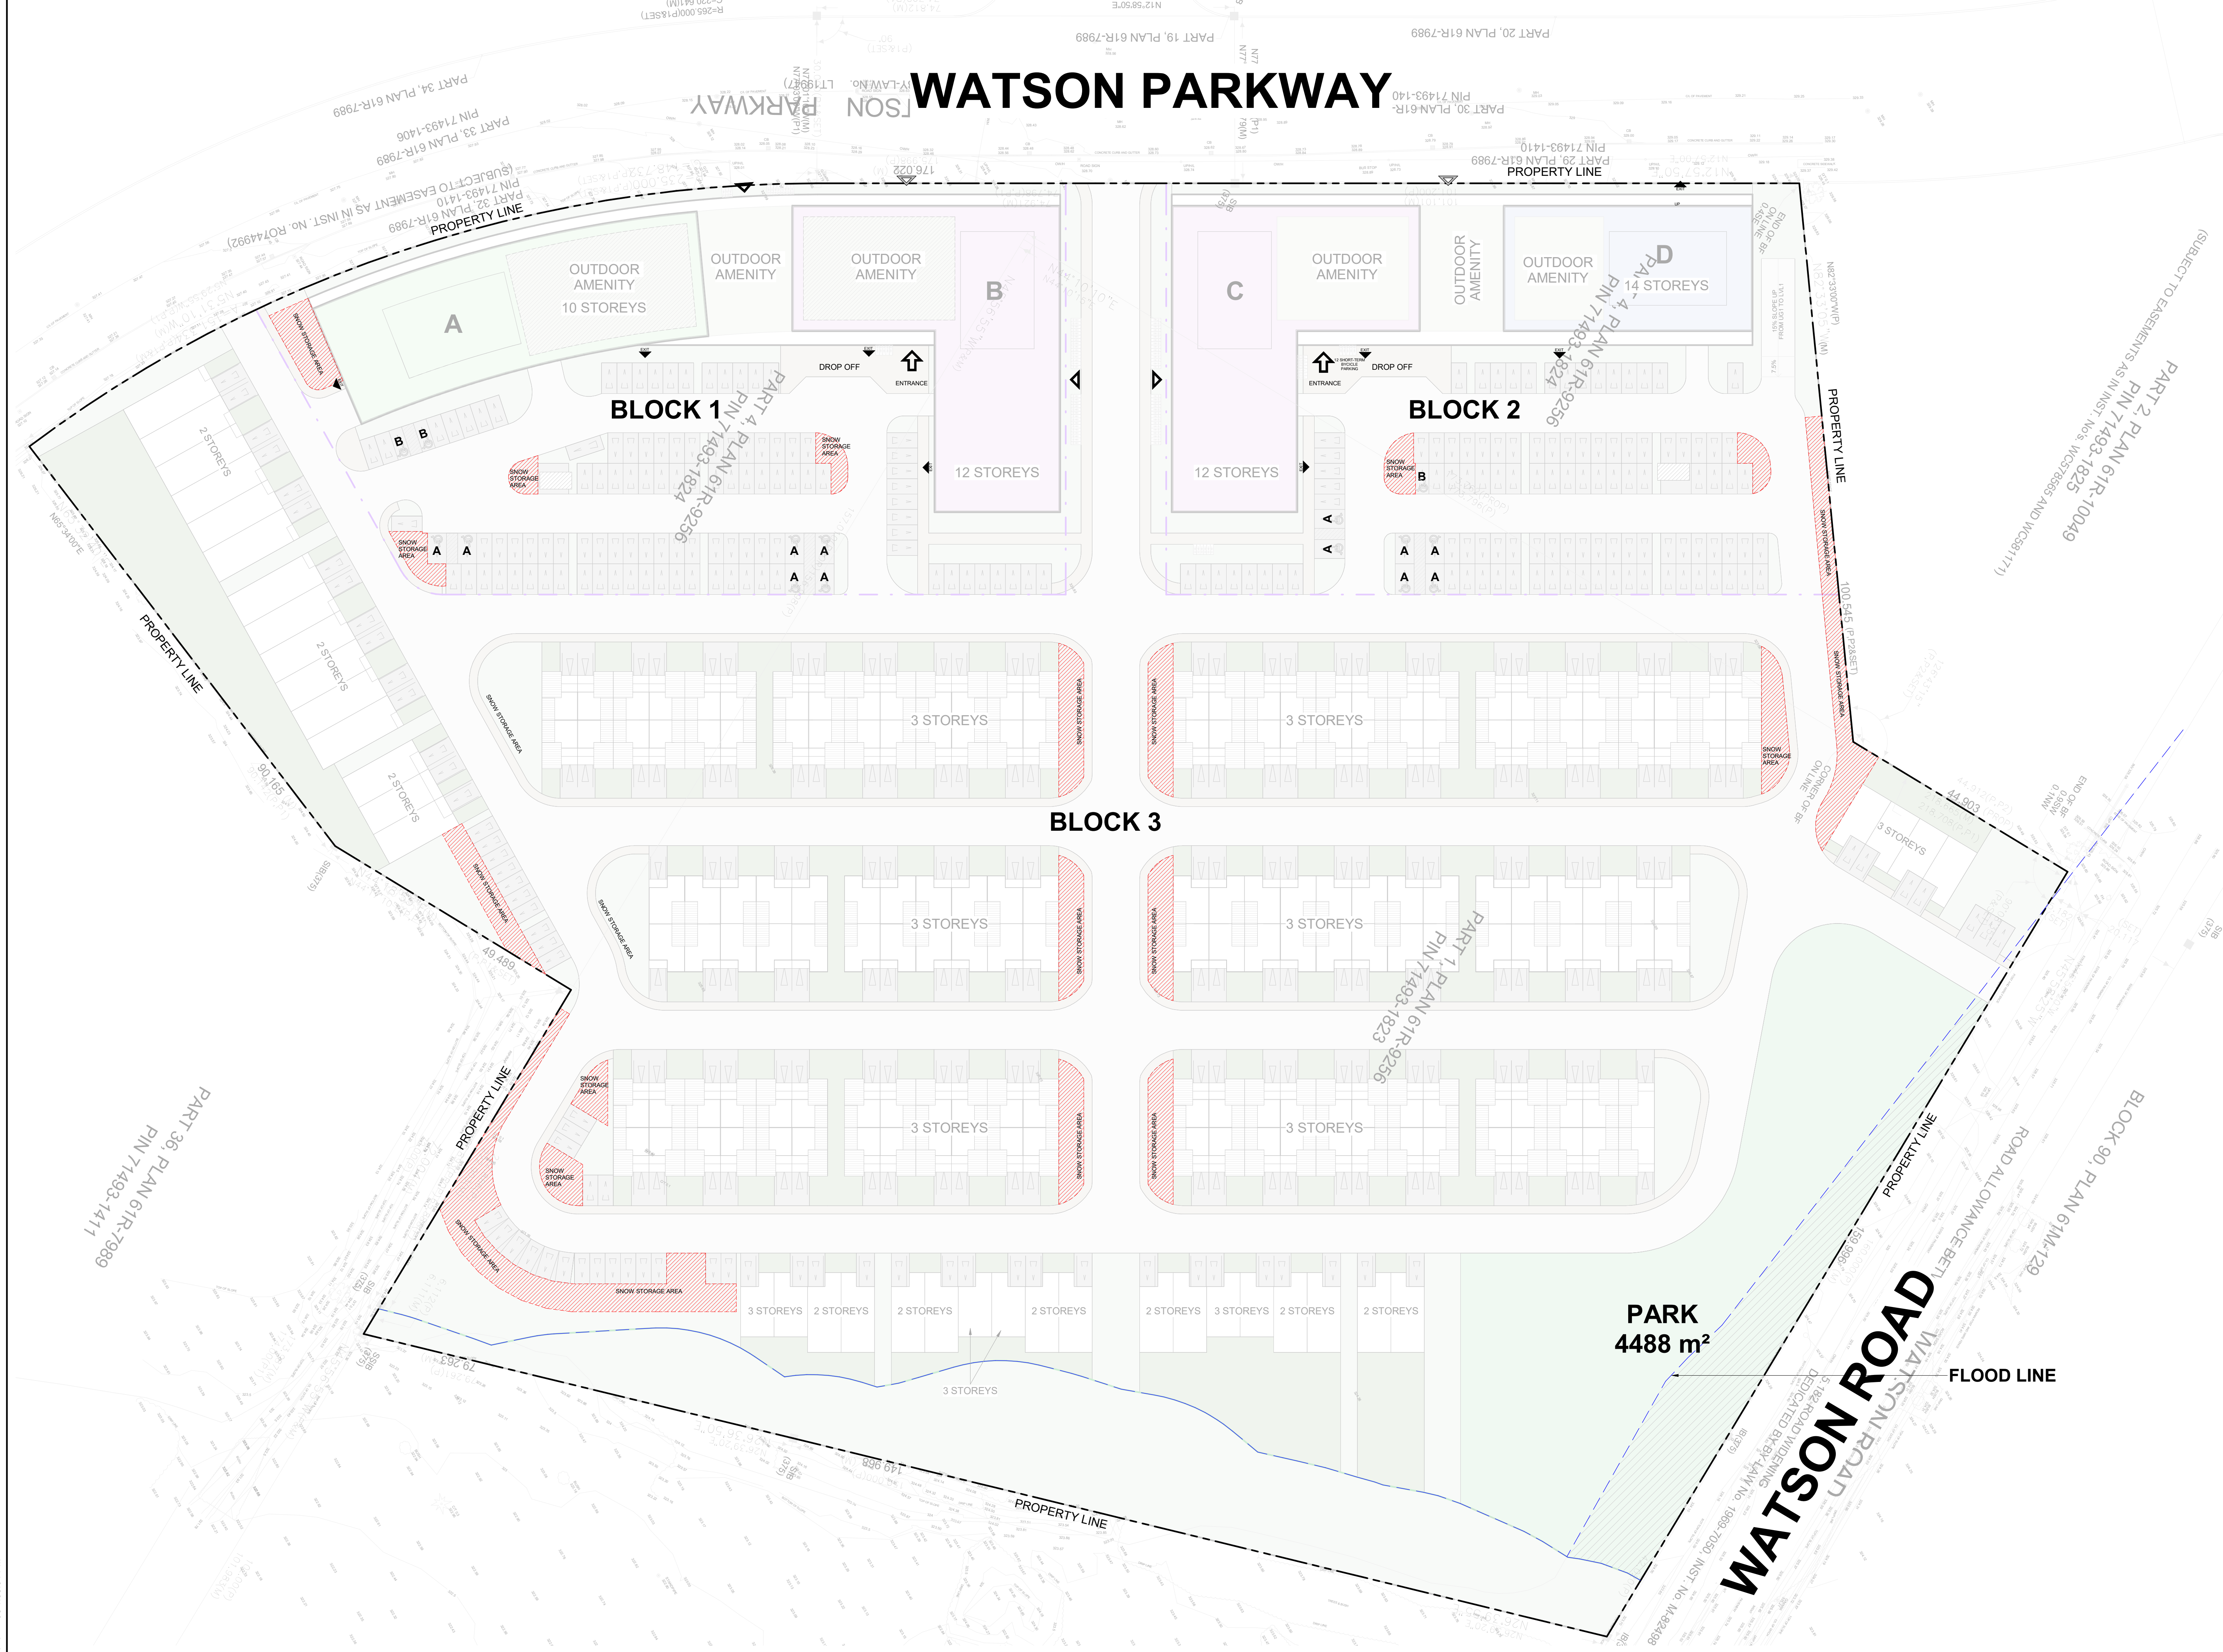

WATSON PARKWAY

#	DATE	DESCRIPTION	BY
---	------	-------------	----

TERCOT
COMMUNITIES

PROJECT
Guelph Watson Holdings Inc.
115 WATSON PARKWAY, GUELPH, ON

DRAWING
SNOW STORAGE AREAS

PROJECT NO.
22.028FS
PROJECT DATE
2023-10-23
DRAWN BY
Author
CHECKED BY
Checker
SCALE
1 : 500

DRAWING NO. RZ151A	REV
------------------------------	-----