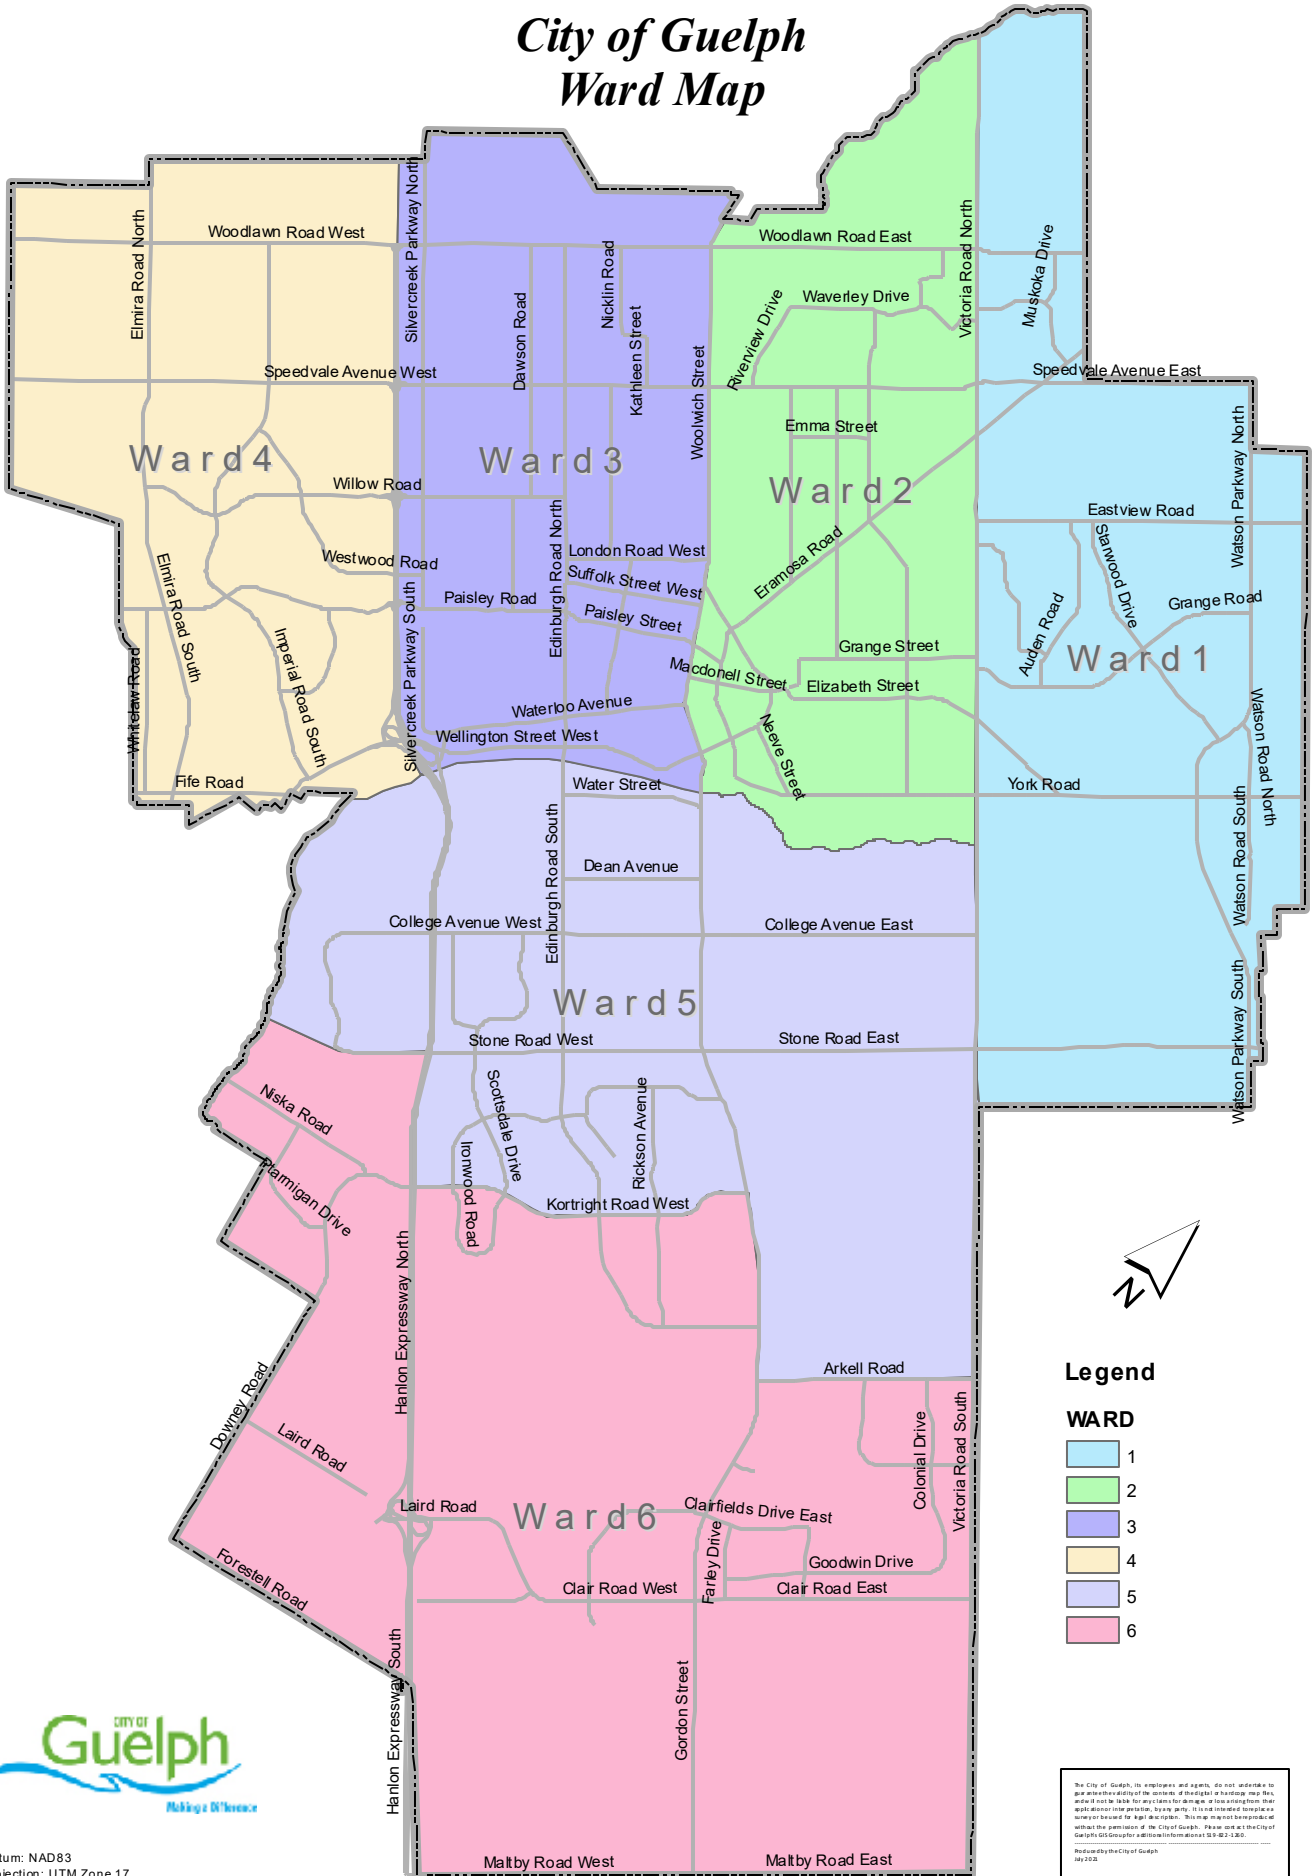

City of Guelph Ward Map

Legend

WARD

- 1
- 2
- 3
- 4
- 5
- 6