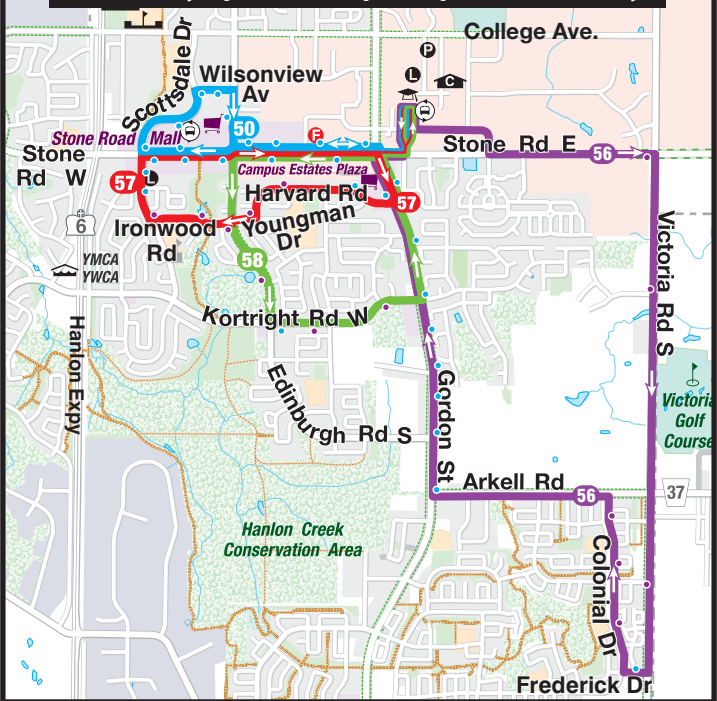

University Specials (Sept. - Apr. Service Only)

University Specials (Monday to Friday Service)

- | | |
|---|---|
|  Stone Road Express |  Harvard Express |
|  Victoria Express |  Edinburgh Express |