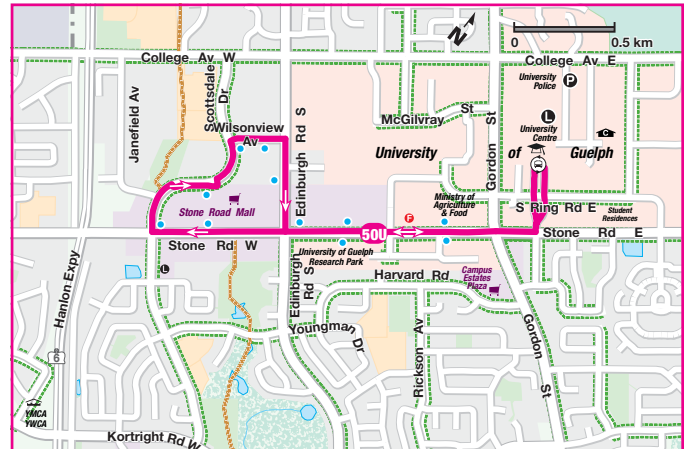

Stop	University Centre North Loop Platform 8 5846	Stone at Edinburgh westbound 207	Stone Road Mall Platform 3 6048	University Centre North Loop Platform 8 5846
—		7:54 a.m.	7:58 a.m.	8:07 a.m.
8:10 a.m.		8:14 a.m.	8:18 a.m.	8:27 a.m.
8:30 a.m.		8:34 a.m.	8:38 a.m.	8:47 a.m.
8:50 a.m.		8:54 a.m.	8:58 a.m.	9:07 a.m.
9:10 a.m.		9:14 a.m.	9:18 a.m.	9:27 a.m.
9:30 a.m.		9:34 a.m.	9:38 a.m.	9:47 a.m.
9:50 a.m.		9:54 a.m.	9:58 a.m.	10:07 a.m.
10:10 a.m.		10:15 a.m.	10:18 a.m.	10:26 a.m.
10:30 a.m.		10:35 a.m.	10:38 a.m.	10:46 a.m.
10:50 a.m.		10:55 a.m.	10:58 a.m.	11:06 a.m.
11:10 a.m.		11:15 a.m.	11:18 a.m.	11:26 a.m.
11:30 a.m.		11:35 a.m.	11:38 a.m.	11:46 a.m.
11:50 a.m.		11:55 a.m.	11:58 a.m.	12:06 p.m.
12:10 p.m.		12:15 p.m.	12:18 p.m.	12:26 p.m.
12:30 p.m.		12:35 p.m.	12:38 p.m.	12:46 p.m.
12:50 p.m.		12:55 p.m.	12:58 p.m.	1:06 p.m.
1:10 p.m.		1:15 p.m.	1:18 p.m.	1:26 p.m.
1:30 p.m.		1:35 p.m.	1:38 p.m.	1:46 p.m.
1:50 p.m.		1:55 p.m.	1:58 p.m.	2:06 p.m.
2:10 p.m.		2:15 p.m.	2:18 p.m.	2:26 p.m.
2:30 p.m.		2:35 p.m.	2:38 p.m.	2:46 p.m.
2:50 p.m.		2:55 p.m.	2:58 p.m.	3:06 p.m.
3:10 p.m.		3:15 p.m.	3:18 p.m.	3:26 p.m.
3:30 p.m.		3:35 p.m.	3:38 p.m.	3:46 p.m.
3:50 p.m.		3:55 p.m.	3:58 p.m.	4:06 p.m.
4:10 p.m.		4:15 p.m.	4:18 p.m.	4:26 p.m.
4:30 p.m.		4:35 p.m.	4:38 p.m.	4:46 p.m.
4:50 p.m.		4:55 p.m.	4:58 p.m.	5:06 p.m.
5:10 p.m.		5:15 p.m.	5:18 p.m.	5:26 p.m.
5:30 p.m.		5:35 p.m.	5:38 p.m.	5:46 p.m.
5:50 p.m.		5:55 p.m.	5:58 p.m.	6:06 p.m.
6:10 p.m.		6:14 p.m.	6:17 p.m.	6:23 p.m.
6:30 p.m.		6:34 p.m.	6:37 p.m.	6:43 p.m.
6:50 p.m.		6:54 p.m.	6:57 p.m.	7:03 p.m.
7:10 p.m.		7:14 p.m.	7:17 p.m.	7:23 p.m.
7:30 p.m.		7:34 p.m.	7:37 p.m.	7:43 p.m.
7:50 p.m.		7:54 p.m.	7:57 p.m.	8:03 p.m.
8:10 p.m.		8:14 p.m.	8:17 p.m.	8:23 p.m.
8:30 p.m.		8:34 p.m.	8:37 p.m.	8:43 p.m.
8:50 p.m.		8:54 p.m.	8:57 p.m.	9:03 p.m.
9:10 p.m.		9:14 p.m.	9:17 p.m.	9:23 p.m.
9:30 p.m.		9:34 p.m.	9:37 p.m.	9:43 p.m.
9:50 p.m.		9:54 p.m.	9:57 p.m.	10:03 p.m.
10:10 p.m.		10:14 p.m.	10:17 p.m.	10:23 p.m.