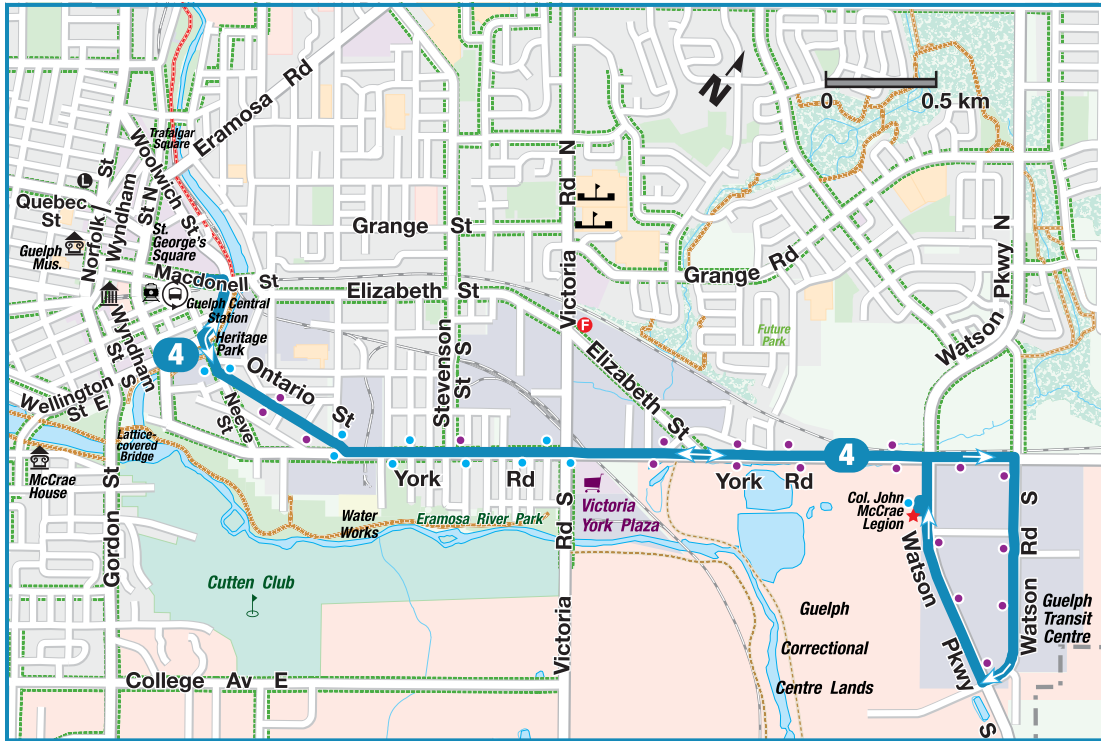

ROUTE 4

York

- Bus stop location with hard surface
- Bus stop location without hard surface

From Guelph Central Station Platform 2

- Continue on Macdonell Street
- Right on Wellington Street East
- Left on Neeve Street
- Left on Ontario Street
- Left on York Road
- Right on Watson Road South
- Right on Watson Parkway South
- Left on York Road
- Right on Ontario Street
- Right on Neeve Street
- Right on Wellington Street East
- Left on Macdonell Street
- End at Guelph Central Station Platform 3