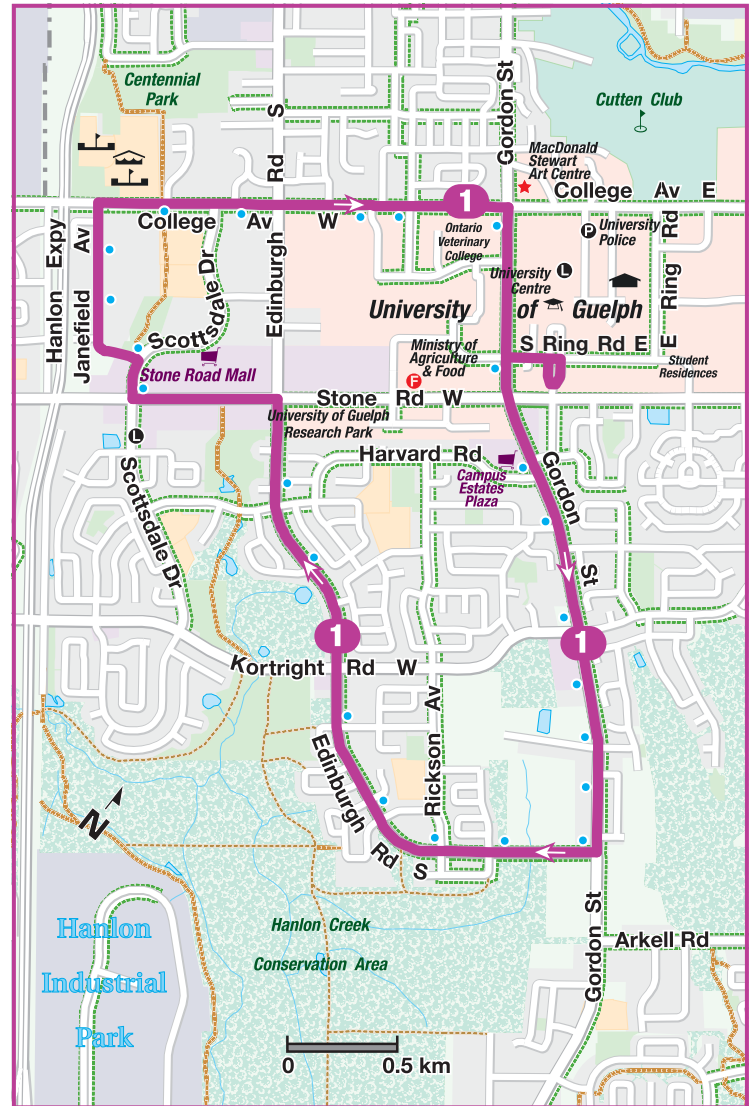

### Saturday

Stop	University Centre South Loop Platform 4	Gordon at Edinburgh southbound	Edinburgh at Laurelwood northbound	Janefield at Poppy northbound	College at Lynnwood eastbound	University Centre South Loop Platform 4	University Centre South Loop Platform 2
	<b>5845</b>	<b>106</b>	<b>112</b>	<b>115</b>	<b>118</b>	<b>5845</b>	<b>5844</b>
	—	—	5:42 a.m.	5:45 a.m.	5:48 a.m.	5:54 a.m.	—
	6:00 a.m.	6:06 a.m.	6:12 a.m.	6:15 a.m.	6:18 a.m.	6:24 a.m.	—
	6:30 a.m.	6:36 a.m.	6:42 a.m.	6:45 a.m.	6:48 a.m.	6:54 a.m.	—
	7:00 a.m.	7:06 a.m.	7:12 a.m.	7:15 a.m.	7:18 a.m.	7:24 a.m.	—
<b>and every 30 minutes until</b>							
	12:00 a.m.	12:06 a.m.	12:12 a.m.	12:15 a.m.	12:18 a.m.	12:24 a.m.	—
	12:30 a.m.	12:36 a.m.	12:42 a.m.	—	—	—	—

# Service hours

Effective September 2017

## ROUTE 1

#### From University Centre Platform 4

- Left on South Ring Road
- Left on Gordon Street
- Right on Edinburgh Street South
- Left on Stone Road West
- Right on Scottsdale Drive
- Left on Janefield Avenue
- Right on College Avenue West
- Right on Gordon Street
- Left on South Ring Road
- Right on University Loop
- End at University Centre Platform 4