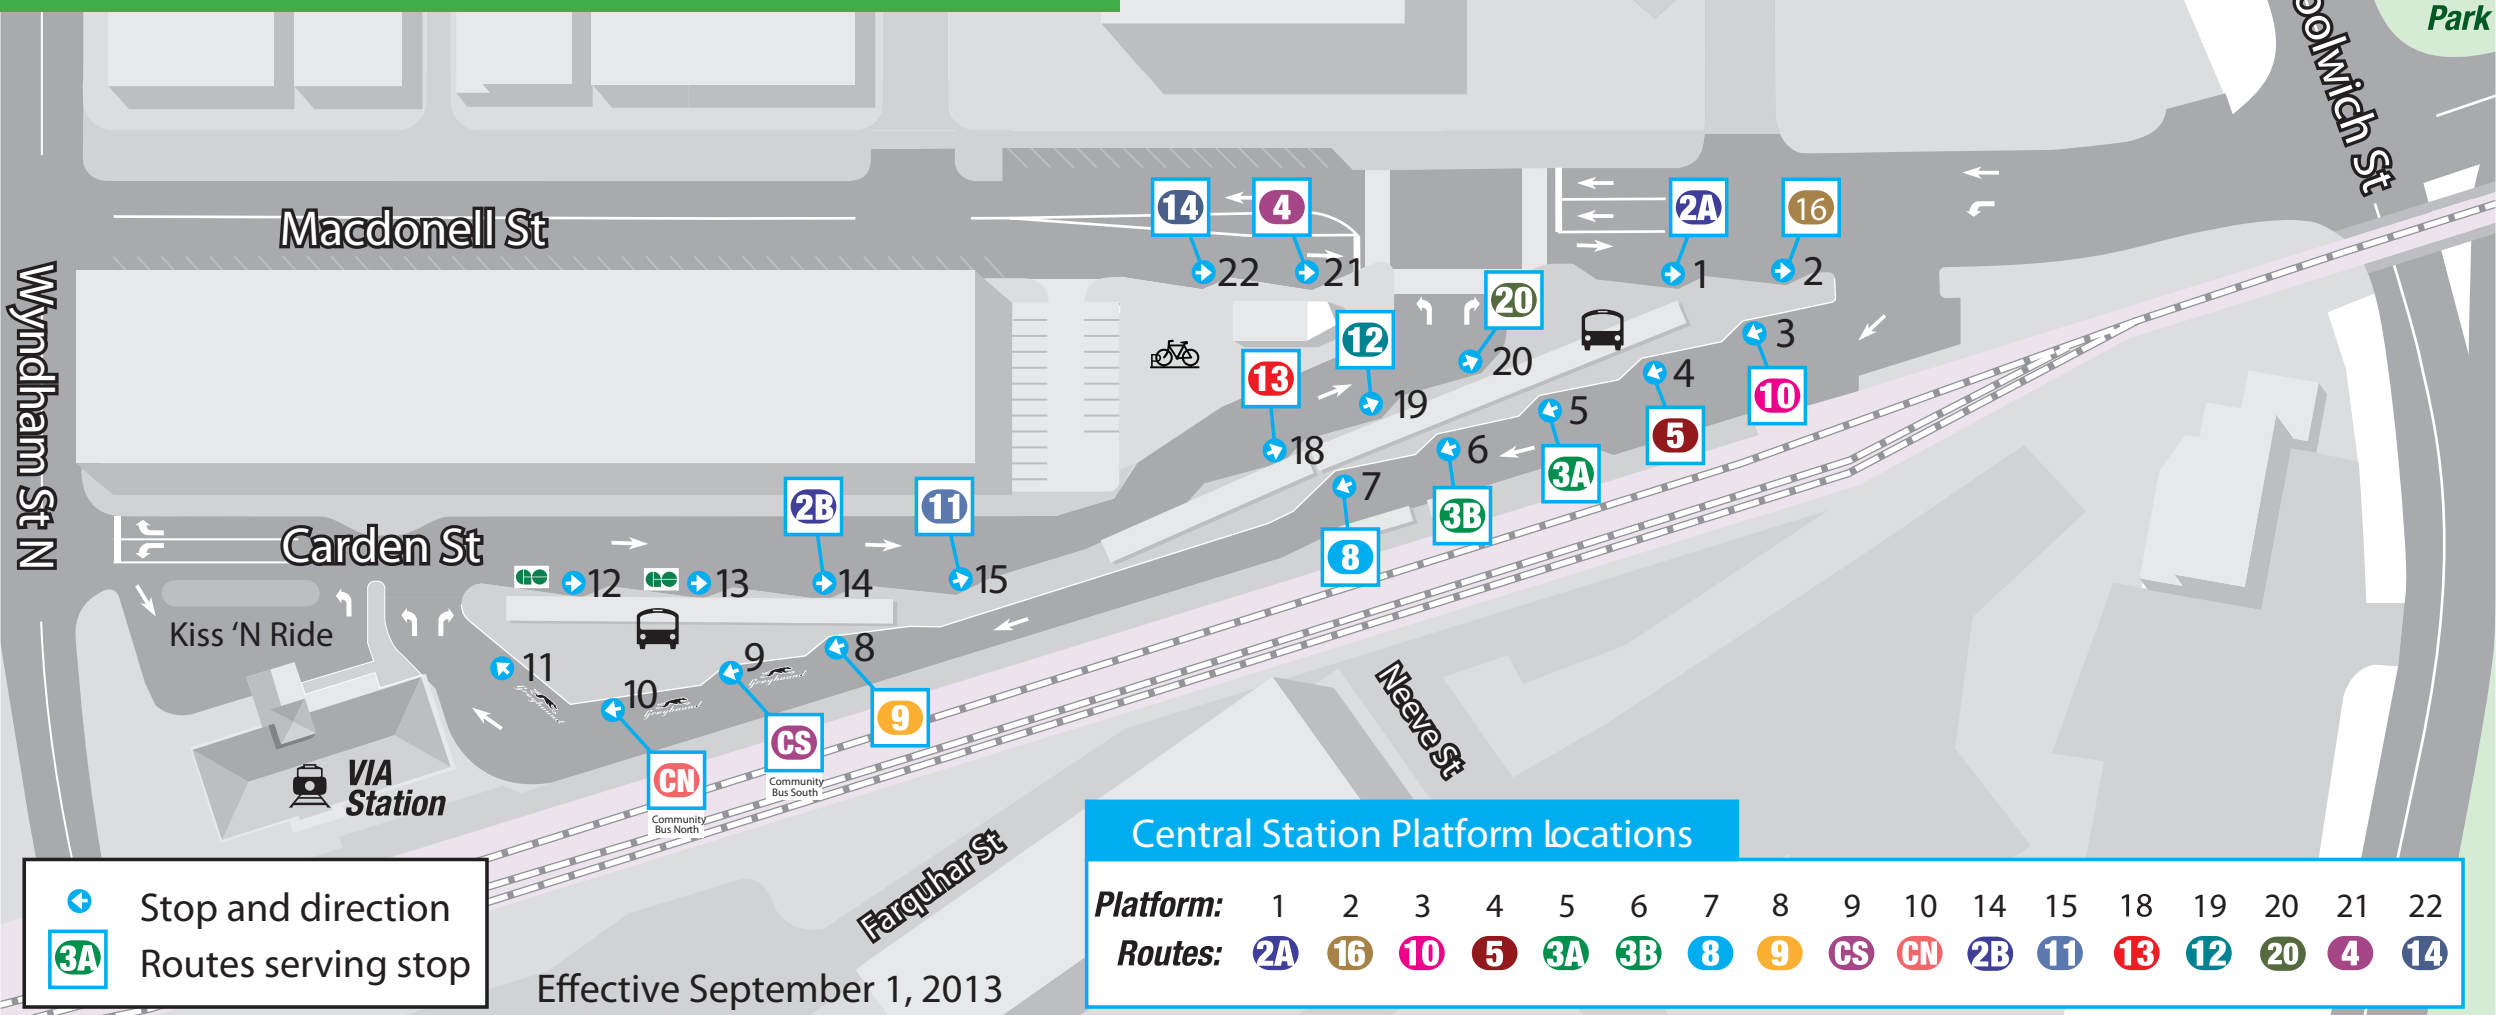

Guelph Central Station Platform Locations

 Stop and direction
 Routes serving stop

Effective September 1, 2013

Central Station Platform locations																	
Platform:	1	2	3	4	5	6	7	8	9	10	14	15	18	19	20	21	22
Routes:	2A	16	10	5	3A	3B	8	9	CS	CN	2B	11	13	12	20	4	14