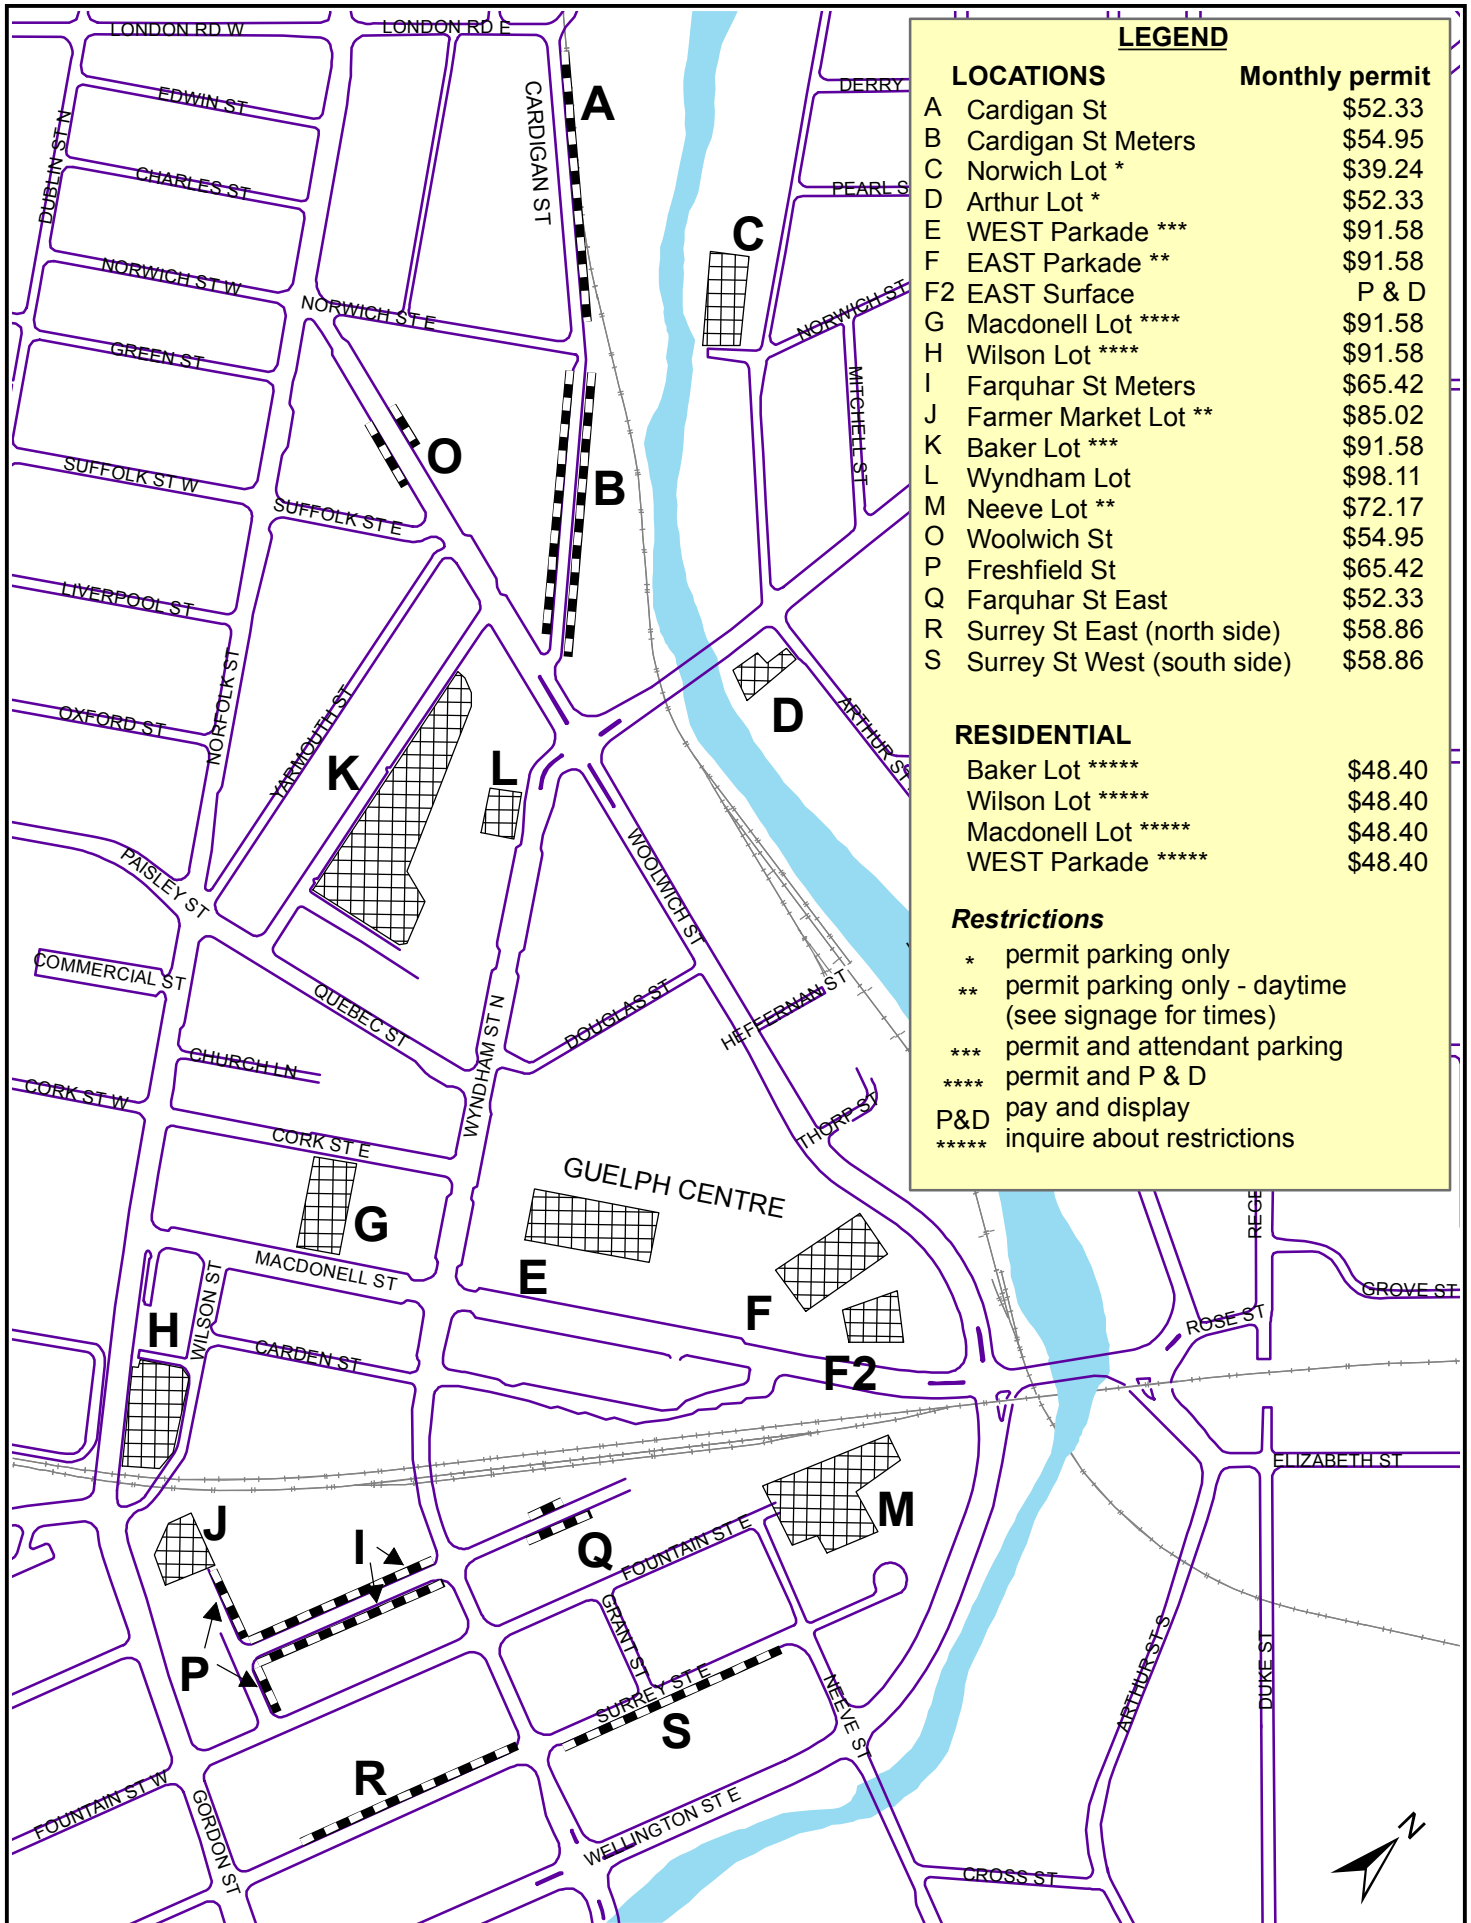

PUBLIC & PERMIT PARKING FACILITIES IN DOWNTOWN GUELPH

LEGEND

LOCATIONS	Monthly permit
A Cardigan St	\$52.33
B Cardigan St Meters	\$54.95
C Norwich Lot *	\$39.24
D Arthur Lot *	\$52.33
E WEST Parkade ***	\$91.58
F EAST Parkade **	\$91.58
F2 EAST Surface	P & D
G Macdonell Lot ****	\$91.58
H Wilson Lot ****	\$91.58
I Farquhar St Meters	\$65.42
J Farmer Market Lot **	\$85.02
K Baker Lot ***	\$91.58
L Wyndham Lot	\$98.11
M Neeve Lot **	\$72.17
O Woolwich St	\$54.95
P Freshfield St	\$65.42
Q Farquhar St East	\$52.33
R Surrey St East (north side)	\$58.86
S Surrey St West (south side)	\$58.86

RESIDENTIAL	Monthly permit
Baker Lot ****	\$48.40
Wilson Lot ****	\$48.40
Macdonell Lot ****	\$48.40
WEST Parkade ****	\$48.40

- Restrictions**
- * permit parking only
 - ** permit parking only - daytime (see signage for times)
 - *** permit and attendant parking
 - **** permit and P & D
 - P&D pay and display
 - ***** inquire about restrictions