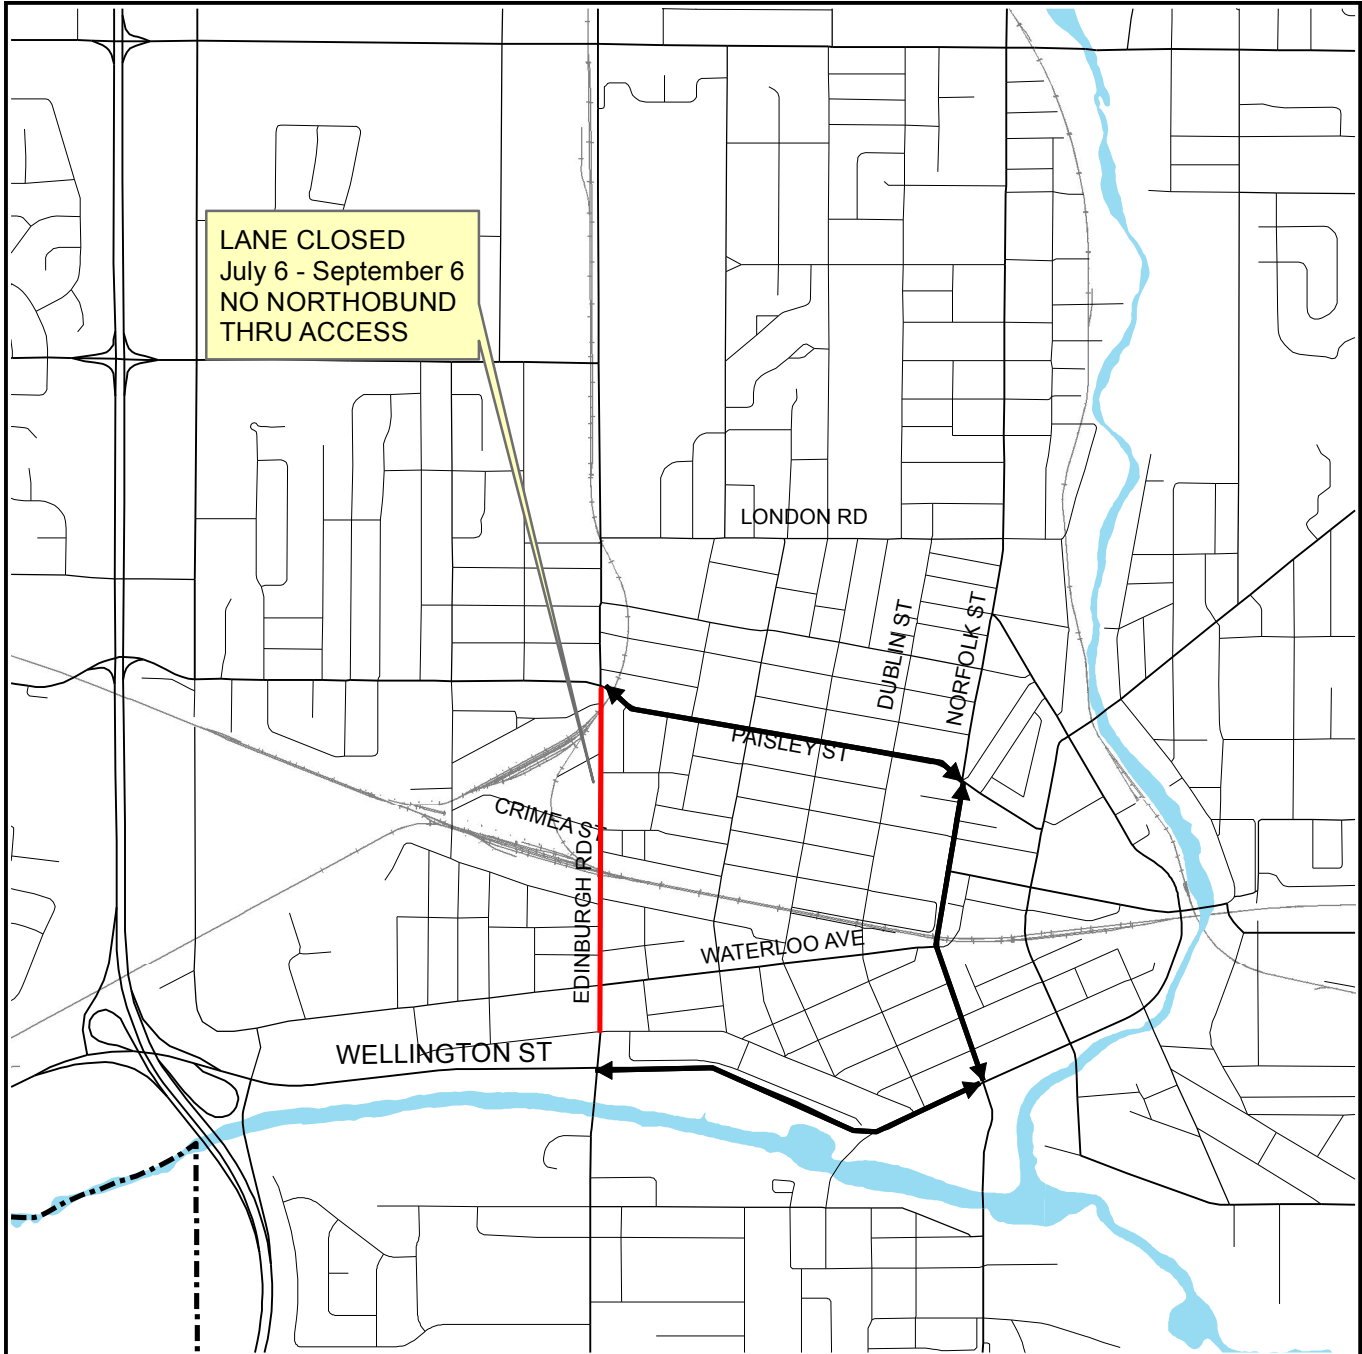

Edinburgh Road Guelph Hydro Work July 6 - September 6

LANE CLOSED
July 6 - September 6
NO NORTHBOUND
THRU ACCESS

LONDON RD

DUBLIN ST

NORFOLK ST

PAISLEY ST

CRIMEA ST

EDINBURGH RD

WATERLOO AVE

WELLINGTON ST

LEGEND

1:20,000

 DETOUR

 FULL NORTHBOUND ROAD CLOSURE

 LOCAL ACCESS PERMITTED