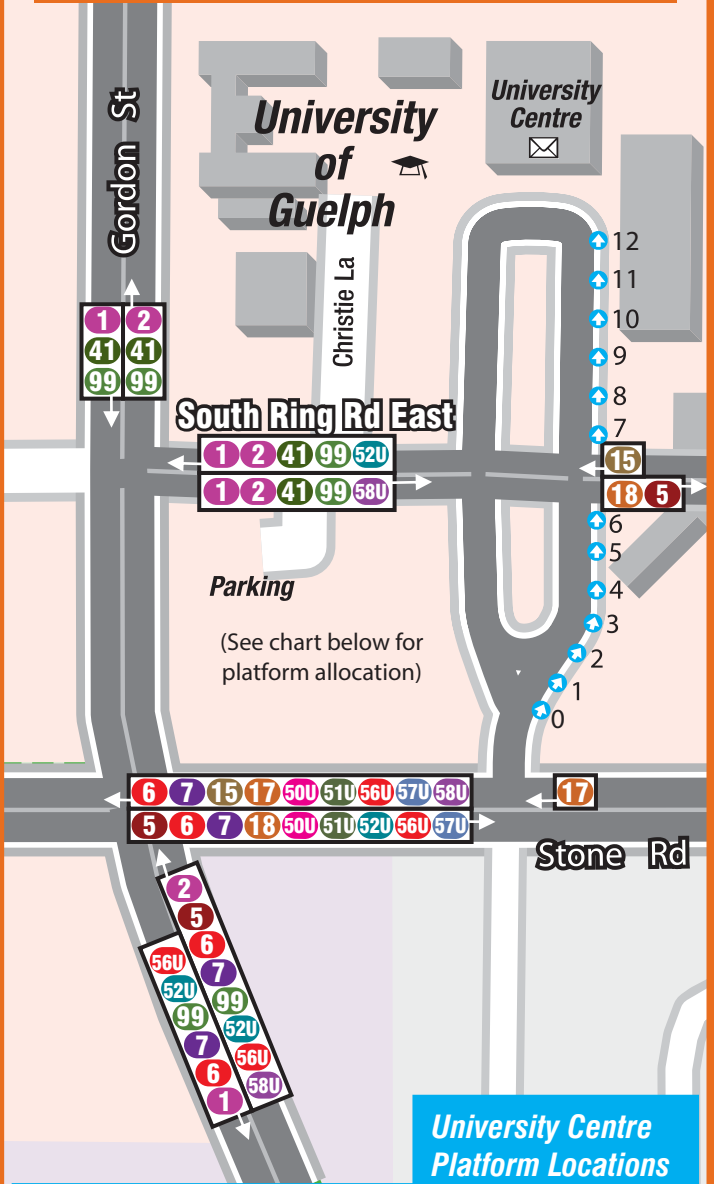

B - University Centre Platform Locations

University Centre Platform Locations

Platform:	0	1	2	3	4	5	6	7	8	9	10	11	12
Base Routes:	56U	7	5	6	1	99S	18	17	50U	57U	15	2	99N
Effective date					51U				58U			52U	41