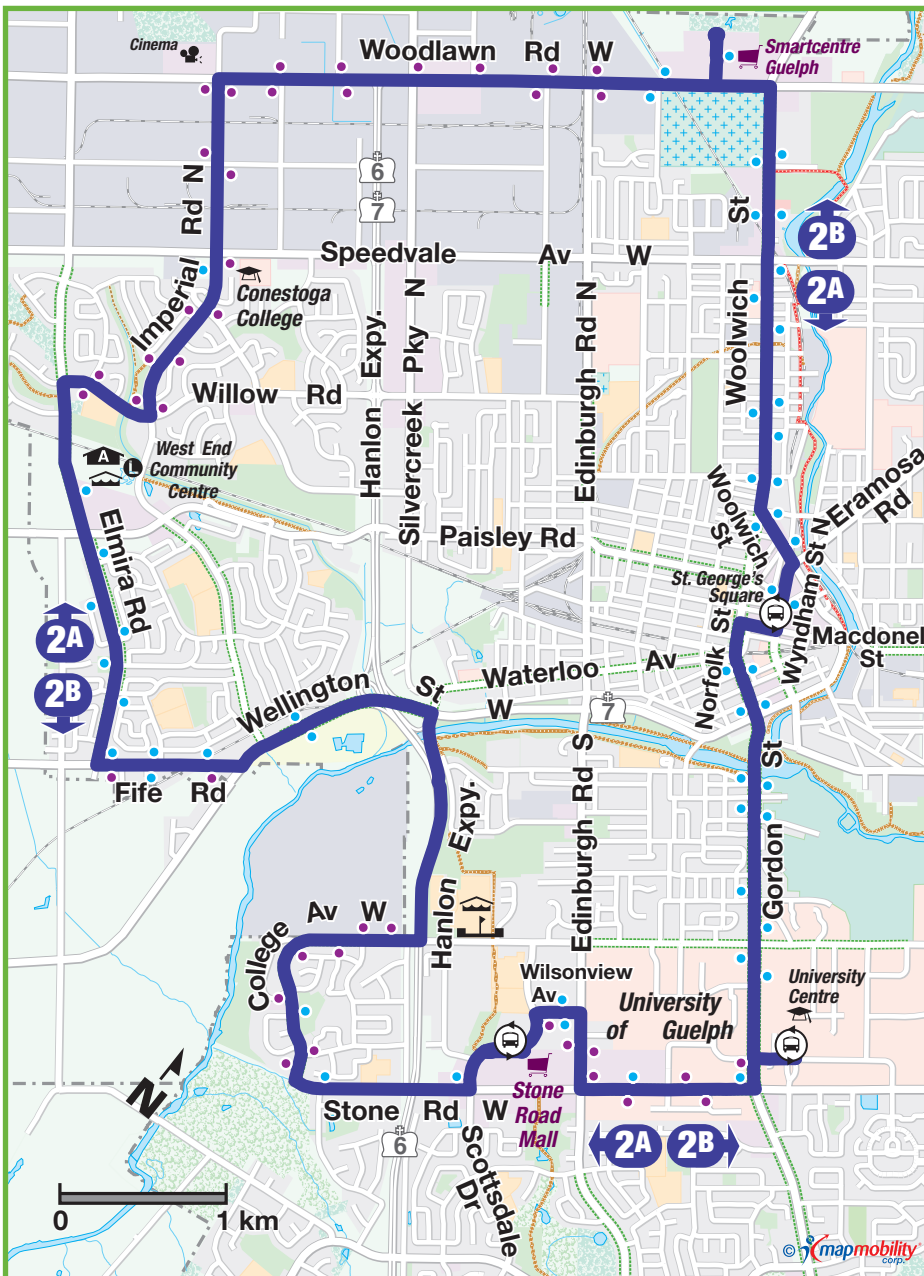

Route 2A West Loop (Clockwise)

From St. George's Square, Route 2A West Loop turns right on Macdonell Street, left on Norfolk Street, continuing on Gordon Street, left on South Ring Road to the University Centre, right on South Ring Road, left on Gordon, right on Stone Road West, right on Edinburgh Road South, left on Wilsonview Avenue, left on Scottsdale Drive, right on Stone Road West, right on College Avenue West, left on the Hanlon Expressway, left on Wellington Street West, right on Fife Road, right on Elmira Road, right on Willow Road, left on Imperial Road North, right on Woodlawn Road West, left into the SmartCentre Guelph, left on Woodlawn Road West, right on Woolwich Street and right on Wyndham Street North to St. George's Square.

Transferring at the University Centre:

Route 2A West Loop becomes Route 1A College Edinburgh and Route 1A College Edinburgh becomes Route 2A West Loop.

Partial Service to Galaxy Cinemas:

Route 2A provides service to the Galaxy Cinemas every 30 minutes starting at 7:28 p.m. Monday to Friday; 3:28 p.m. on Saturdays and 12:58 p.m. on Sundays.

- Bus stop location with hard surface.
- Bus stop location without hard surface.