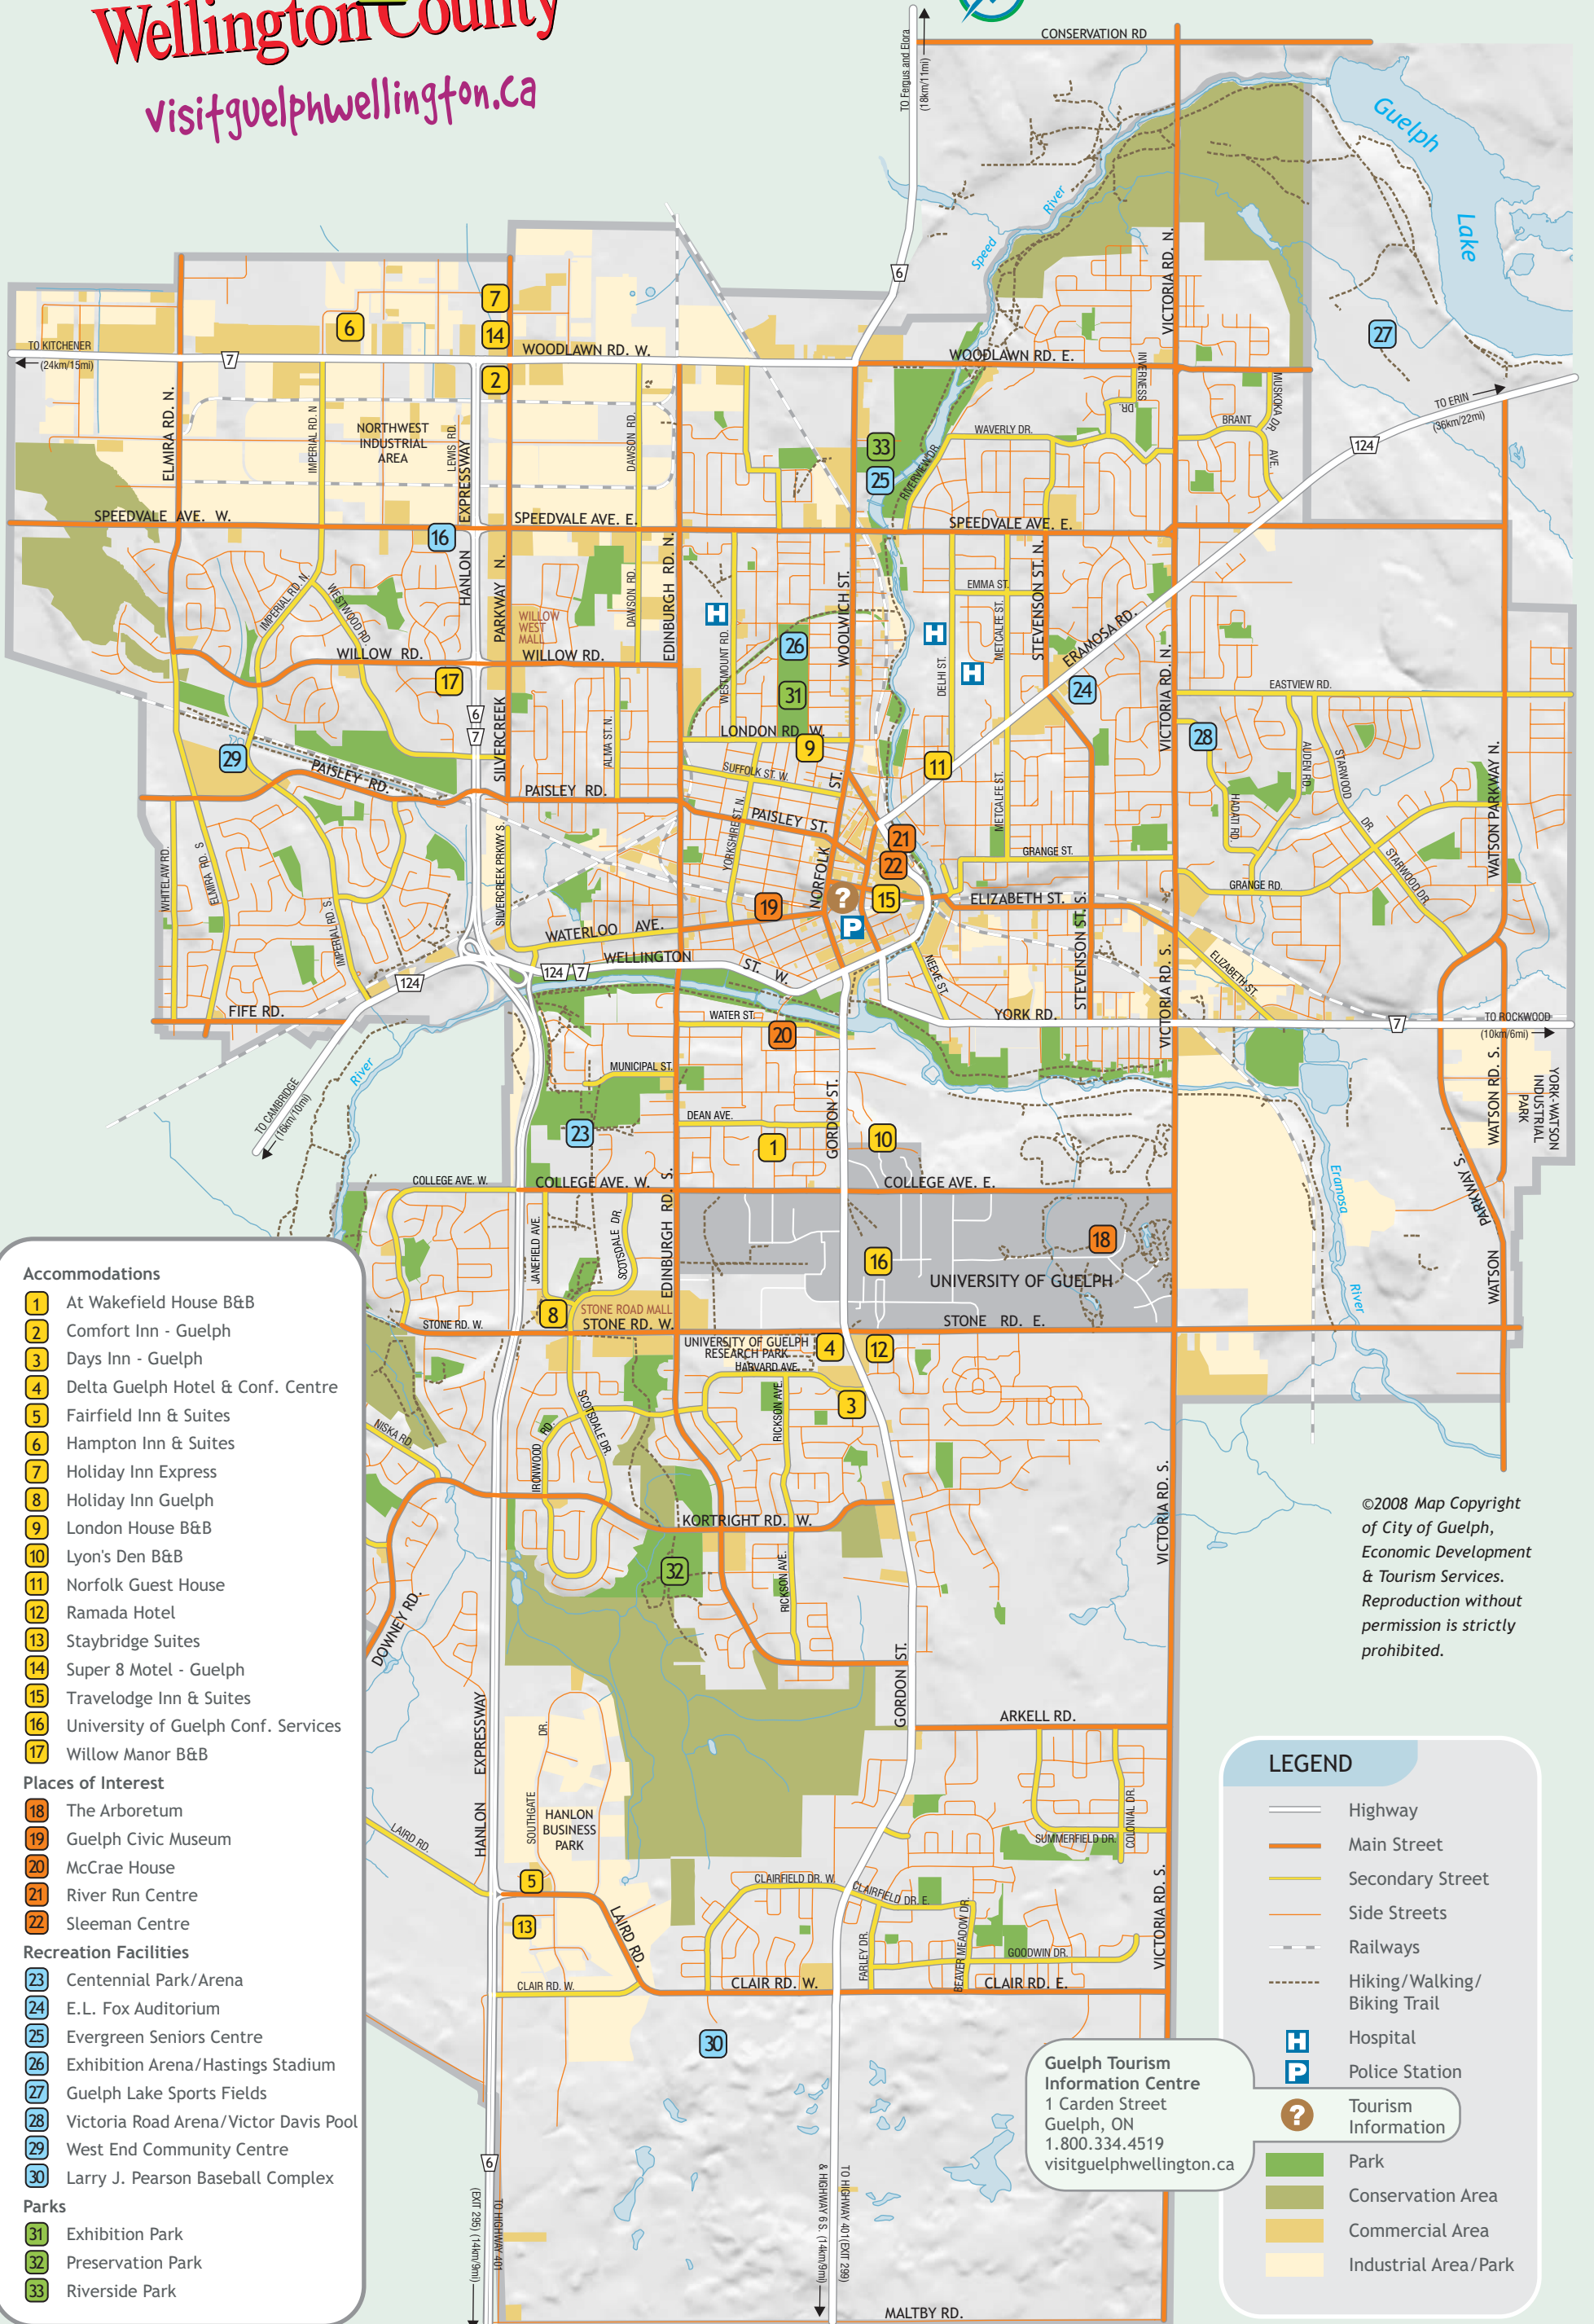

0 0.5 1.0 1.5 2.0 KM

Accommodations

- 1 At Wakefield House B&B
- 2 Comfort Inn - Guelph
- 3 Days Inn - Guelph
- 4 Delta Guelph Hotel & Conf. Centre
- 5 Fairfield Inn & Suites
- 6 Hampton Inn & Suites
- 7 Holiday Inn Express
- 8 Holiday Inn Guelph
- 9 London House B&B
- 10 Lyon's Den B&B
- 11 Norfolk Guest House
- 12 Ramada Hotel
- 13 Staybridge Suites
- 14 Super 8 Motel - Guelph
- 15 Travelodge Inn & Suites
- 16 University of Guelph Conf. Services
- 17 Willow Manor B&B

Places of Interest

- 18 The Arboretum
- 19 Guelph Civic Museum
- 20 McCrae House
- 21 River Run Centre
- 22 Sleeman Centre

Recreation Facilities

- 23 Centennial Park/Arena
- 24 E.L. Fox Auditorium
- 25 Evergreen Seniors Centre
- 26 Exhibition Arena/Hastings Stadium
- 27 Guelph Lake Sports Fields
- 28 Victoria Road Arena/Victor Davis Pool
- 29 West End Community Centre
- 30 Larry J. Pearson Baseball Complex

Parks

- 31 Exhibition Park
- 32 Preservation Park
- 33 Riverside Park

©2008 Map Copyright of City of Guelph, Economic Development & Tourism Services. Reproduction without permission is strictly prohibited.

LEGEND

- Highway
- Main Street
- Secondary Street
- Side Streets
- Railways
- Hiking/Walking/Biking Trail
- Hospital
- Police Station
- Tourism Information
- Park
- Conservation Area
- Commercial Area
- Industrial Area/Park